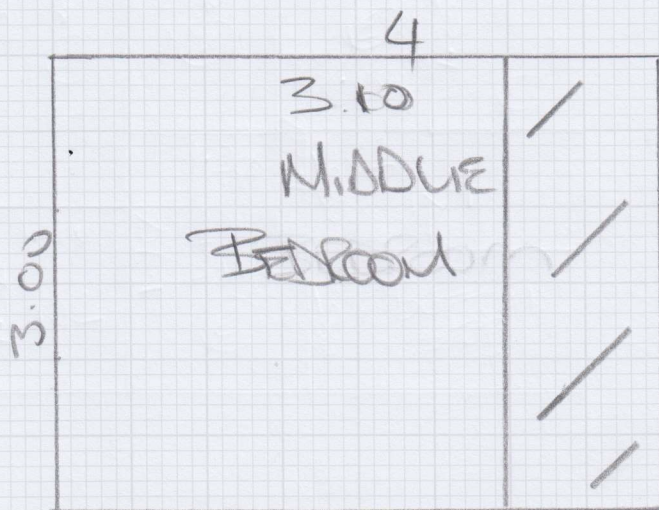

Cutting Plan

mrcarpet
DESIGNS FOR FLOORS

Job No: T30674

Name: Sofia

Address: Caron
Ground Floor

Tel: Flat

Sheet: SW 6704

3.20 x 4

3.00 x 4