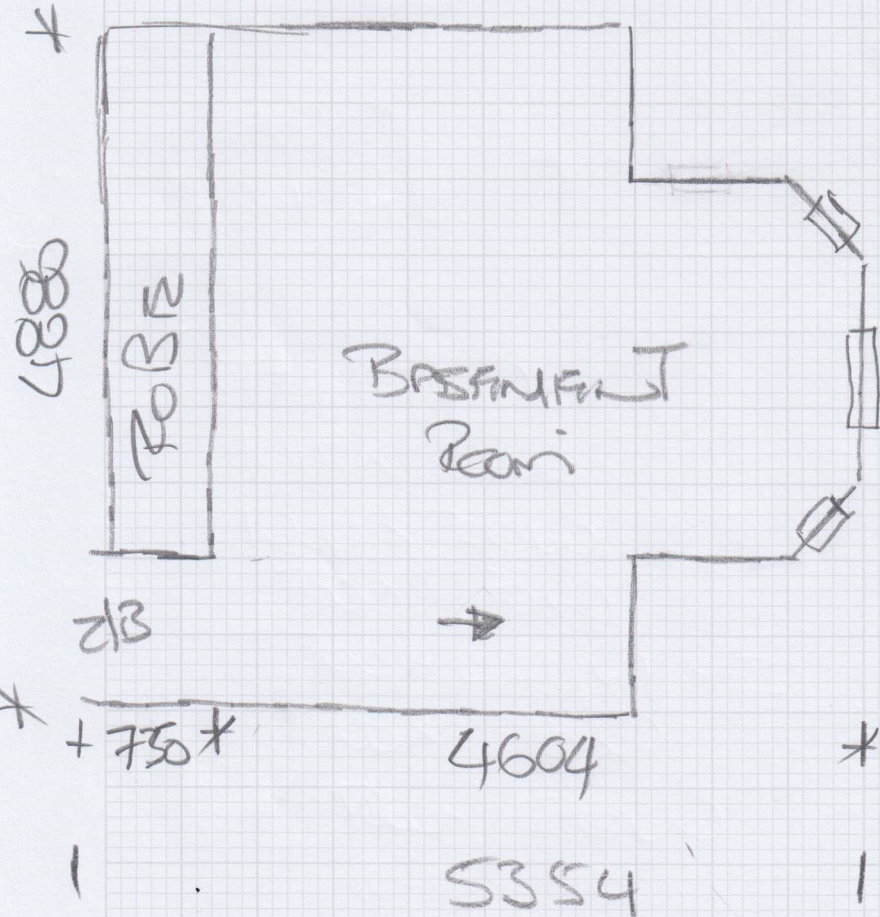

Cutting Plan 5

Job No: F 30687
Name: G4 Projects
Address: 21 BELSIZE
PARK
Tel:
Sheet: NW: 34 DU
1 of 2

5.50 x 5

RIVIERA F/WAVE
CAPRI DOVE

MIRASUCC

Job No: F30687
Name: G4 PROJECTS
Address: 21 BELSIZE
Road
Tel:
Sheet: NW 3 4 DY
2022

Sheet Thin ✓
Bence 2/3
UNDIRECTED ✓
HEATING

Anti air
SLIM D ✓

15.22