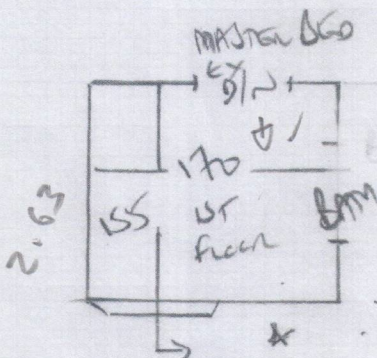

Job No: F30697
 Name: Paul Montefices
 Address: ST CRANBURY
 R
 Tel: SW 62 NF
 Sheet: of:

2 of 3

- + ① Floorboard x .44
- + ② 1015 x 50W x .616
- + ③ 1060 x 700W x .742
- x ④ 750 x 570W x .42
- ✓ 700 x 440W x 3 x 1.
- x ⑤ 700 x 570W x .40
- + ⑥ 1000 x 500W x .60
- x ⑦ 1050 x 700 x .80

6.11

NEW Not Loft
stairs

F30697

07973431906
PAUL MASON
DESIGN. CO. UK

MONTEHORE
ST CLAYBURY ROAD
SUB 2ND

ST
45 x 79
1.77 *

2.48 77
45 x 79

Small
UP

To Reception Room

77
45 x 79
2.48

2.24

~~RANNOCH~~

~~COLO RAN ASL~~

~~370 x 500~~

~~1850m²~~

4m