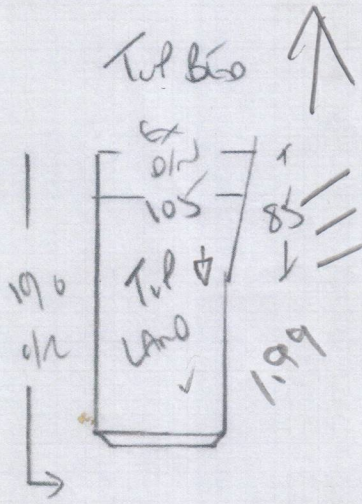

NEW Not Loft
stairs

F30697

07973431906
PAUL MASON
DESIGN. CO. UK

MONTEHORE
ST CLAYBURY ROAD
SUB 2ND

ST
45 x 79
1.77 *