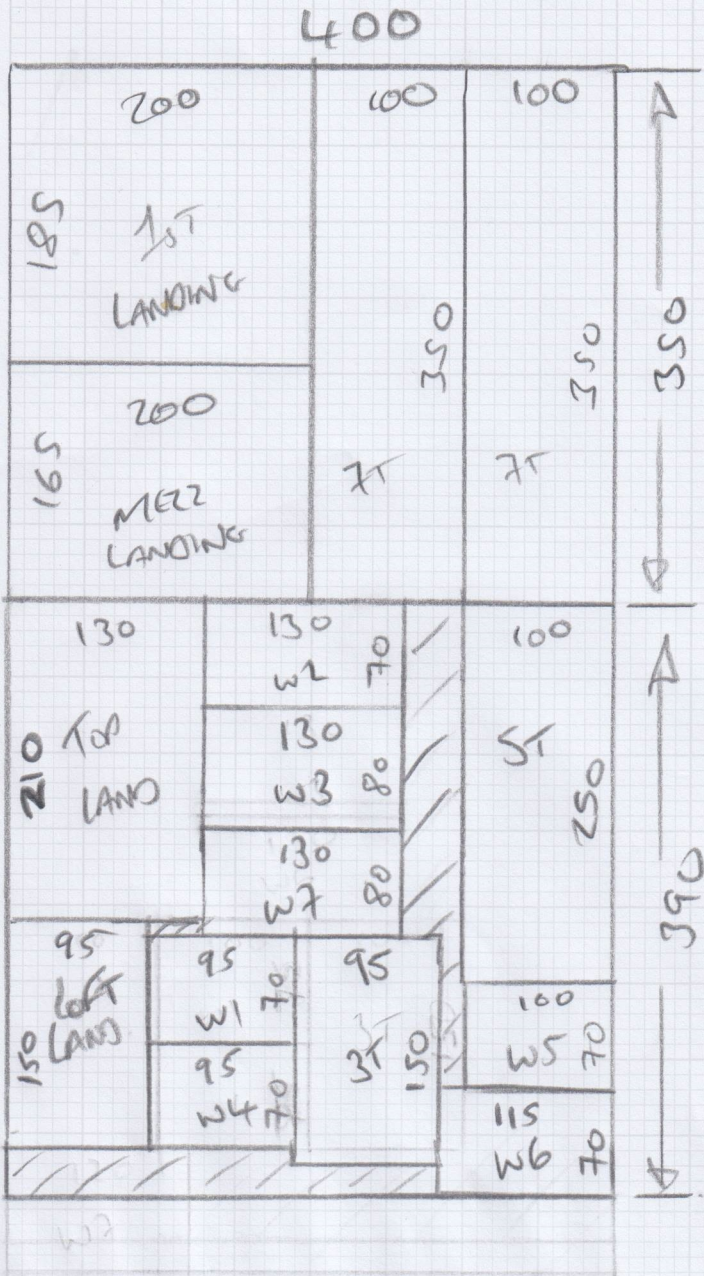

1 of 3

KALEIDOSCOPE

SANDSTORM

350 x 400

390 x 400

Loft Stair + Landing

Loft Bedroom

mrcarpets
DESIGNS FOR FLOORS

Job No: F30697
 Name: Paul Montefices
 Address: ST CRANBURY
 R
 Tel: SW 62 NF
 Sheet: of:

2 of 3

- + ① Floorboard x .44
- + ② 1015 x 50W x .616
- + ③ 1060 x 700W x .742
- x ④ 750 x 570W x .42
- ✓ 700 x 440W x 3 x 1.
- x ⑤ 700 x 570W x .40
- + ⑥ 1000 x 500W x .60
- x ⑦ 1050 x 700 x .80

6.11

NEW Not Loft
stairs

F30697

07973431906
PAUL MASON
DESIGN. CO. UK

MONTEHORE
ST CLAYBURY ROAD
SUB 2ND

ST
45 x 79
1.77 *

2.48 77
45 x 79

Small
UP

To Reception Room

77
45 x 79
2.48

2.24

~~RANNOCH~~

~~COLO RAN ASL~~

~~370 x 500~~

~~1850m²~~

4m