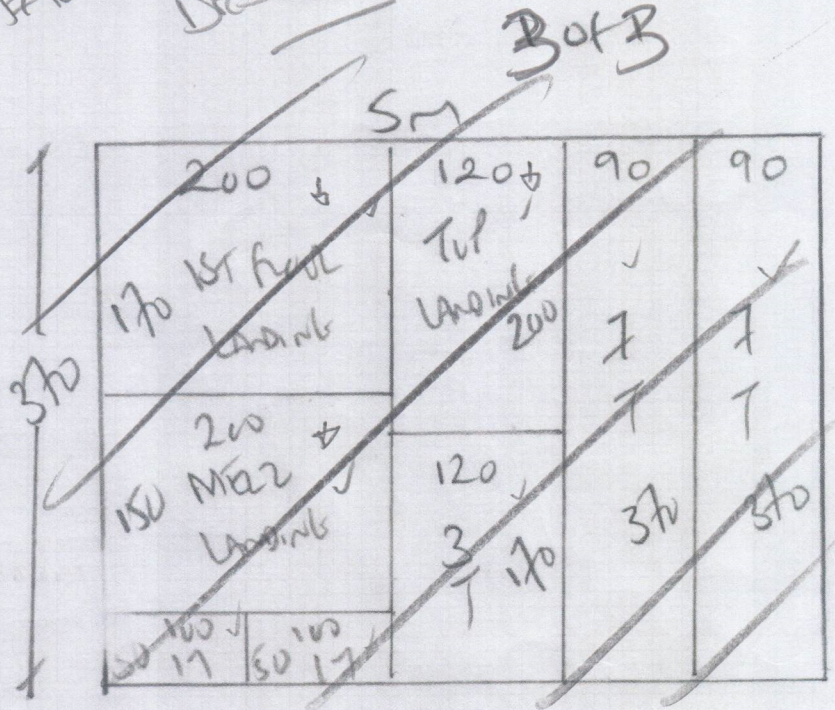

6.11

NEW Not Loft
stairs

F30697

07973431906
PAUL MASON
DESIGN. CO. UK

MONTEHORE
ST CLAYBURY ROAD
SUB 2ND

ST
45 x 79
1.77 *

2.48 77
45 x 79

Small
UP

To Reception Room

77
45 x 79
2.48

2.24

~~RANNOCH~~

~~COLO RAN ASL~~

~~370 x 500~~

~~1850m²~~

4m