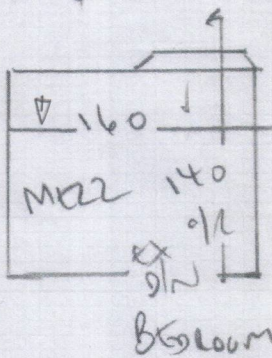

Job No: F30697
 Name: Paul Montefices
 Address: ST CRANBURY
 R
 Tel: SW 62 NF
 Sheet: of:

2 of 3

- + ① Floorboard x .44
- + ② 1015 x 50W x .616
- + ③ 1060 x 700W x .742
- x ④ 750 x 570W x .42
- ✓ 700 x 440W x 3 x 1.
- x ⑤ 700 x 570W x .40
- + ⑥ 1000 x 500W x .60
- x ⑦ 1050 x 700 x .80

6.11

NEW Not Loft
stairs

F30697

07973431906
PAUL MASON
DESIGN. CO. UK

MONTEHORE
ST CLAYBURY ROAD
SUB 2ND

ST
45 x 79
1.77 *

2.48 77
45 x 79

Small
UP

To Reception Room

77
45 x 79
2.48

2.24

~~RANNOCH~~

~~COLO RAN ASL~~

~~370 x 500~~

~~1850m²~~

4m