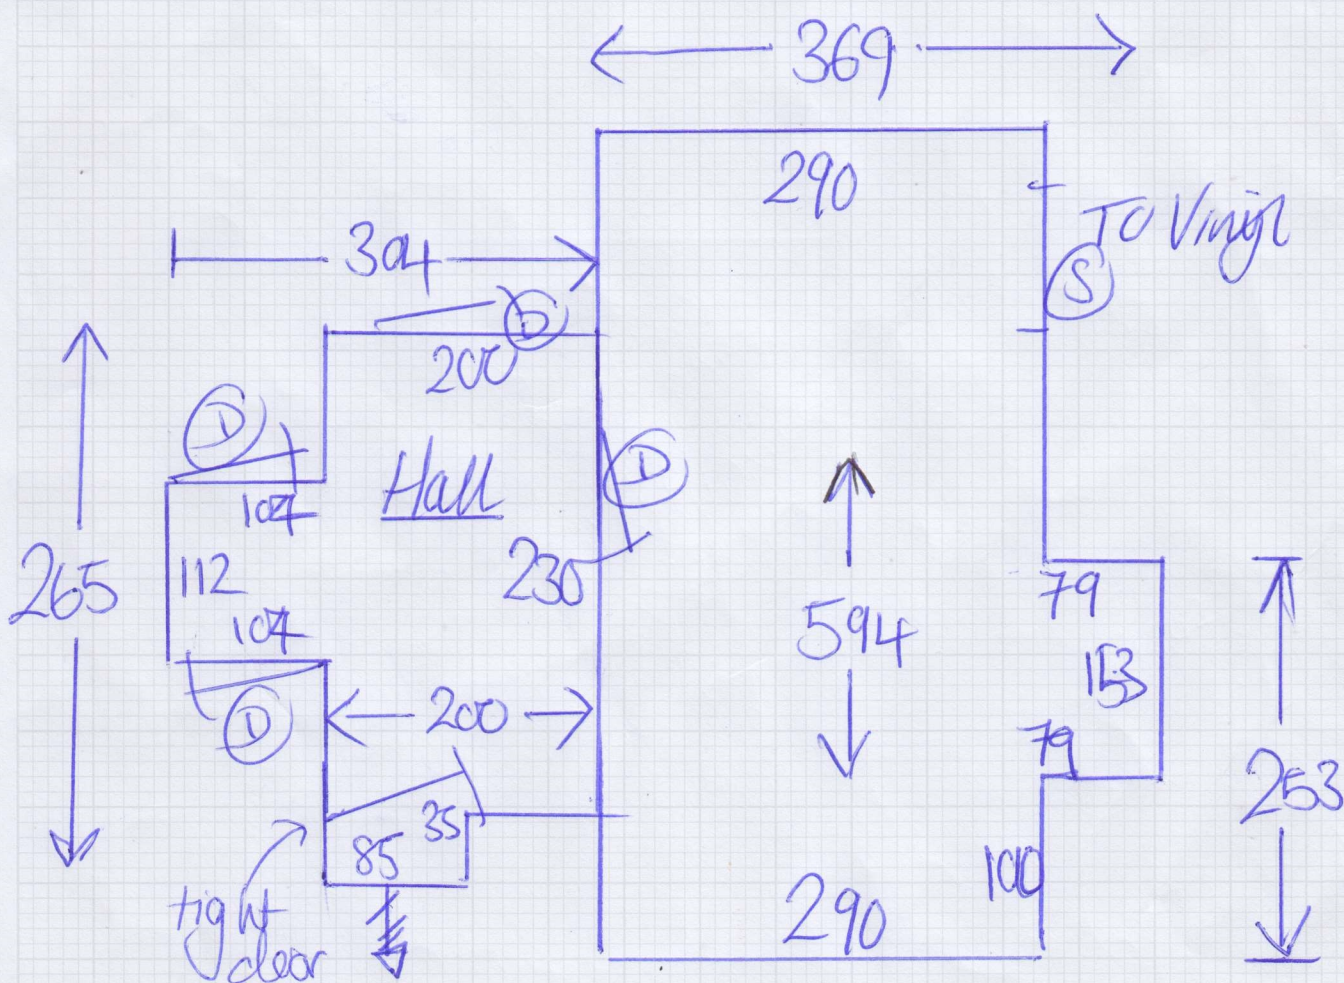

Gemar-Ribar
F30709

Tel:

Sheet: 1 of 1

Brooklyn
BRO-W05

6-05 x 4MTR
2-80 x 4MTR

~