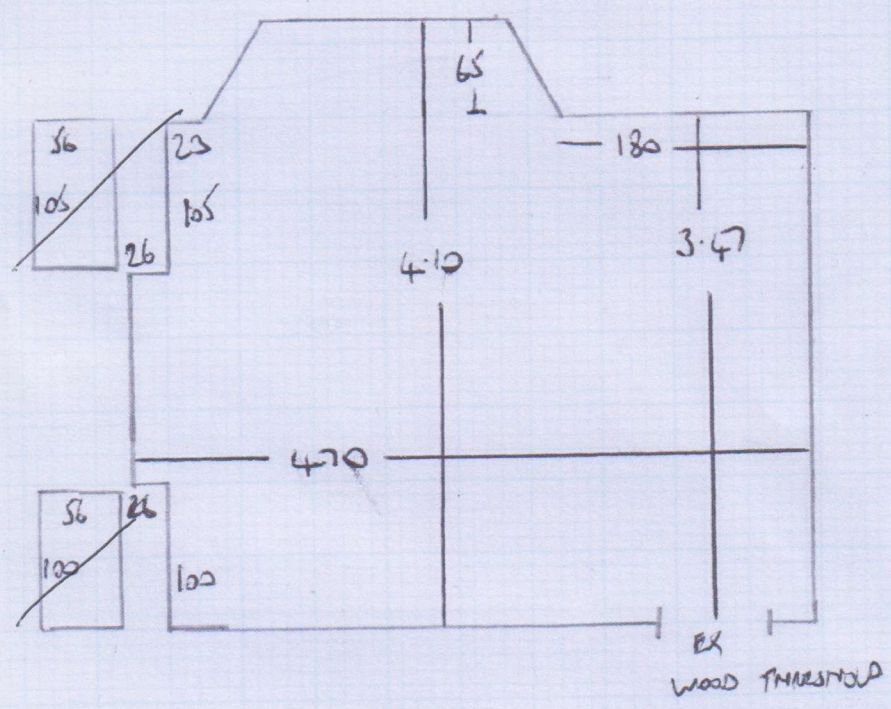

inrcarpet
 F 30 413
 Job No: ~~F25158~~
 Name: STROUDLEY
 Address: 95 LANGTHORPE ST
 SW6 6JU
 Tel:
 Sheet 1 of 1

FIRST FLOOR FRONT

NATURAL LOOP
 CABLE TAILOR
 4-2S X SMTR

~~4.70 X 5~~
~~WAY TO WIRING~~