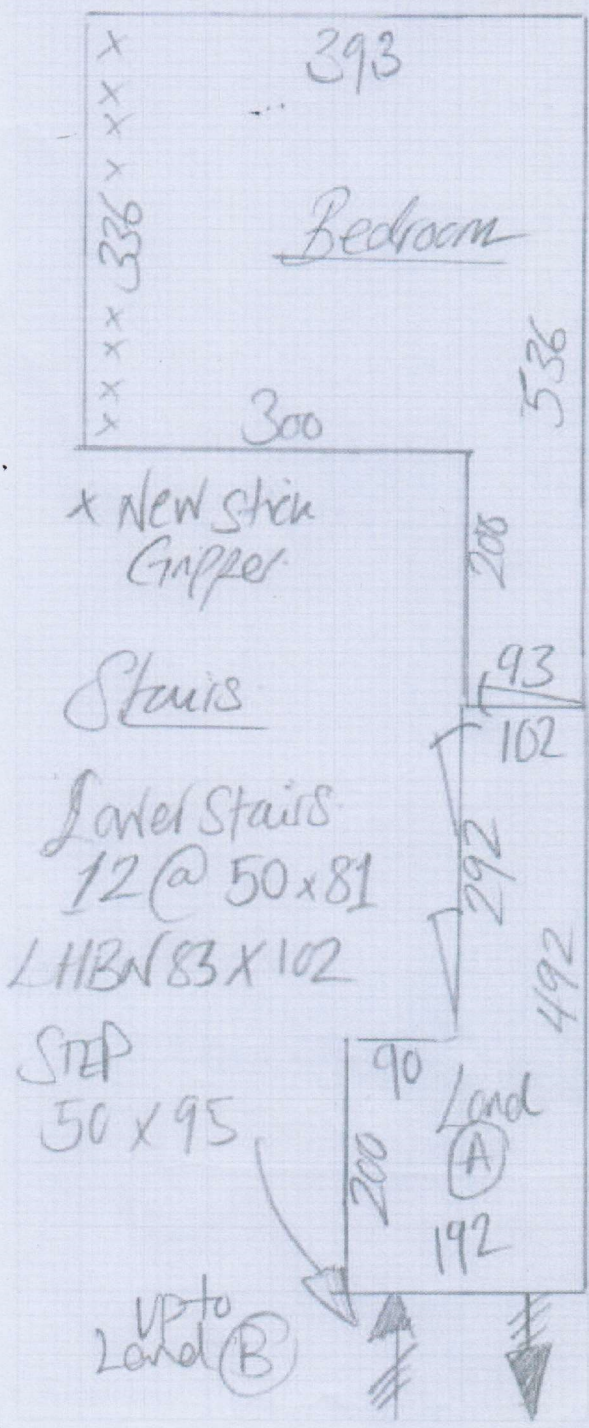

Gray
F30726
1 of 2

Zen 164

11.15 x 4.00

44.60 m²

✓ zen

Gay

2 of 2

Paperfett to all

x New stick
Gripper

Stairs

Lavel Stairs
12 @ 50 x 81
LHBN 83 x 102

STEP
50 x 95