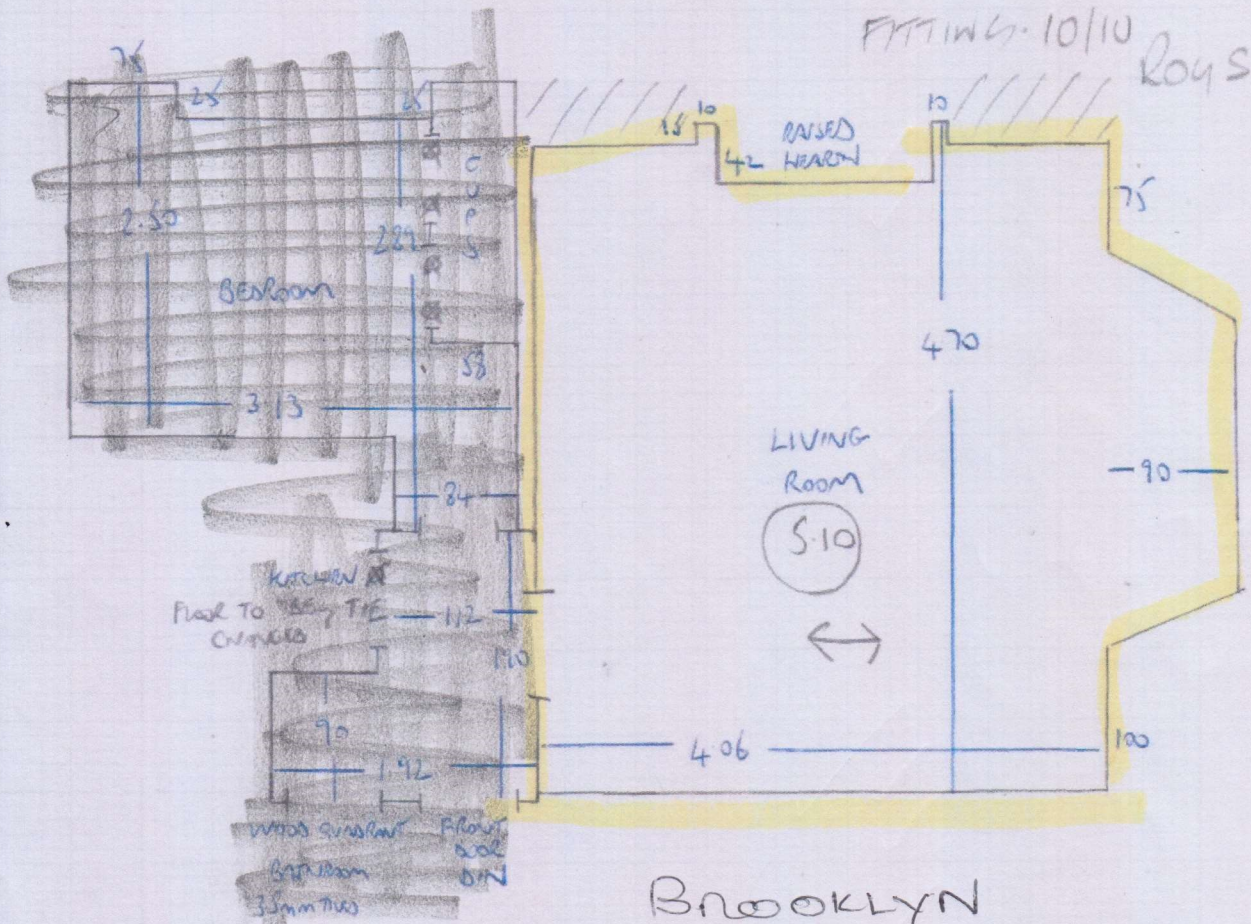

F30746

~~F30746~~
GILT SOFF

FAT 1

2 POPLAR GROVE W6 TRE

of

FITTING 10/10

ROYS

BROOKLYN