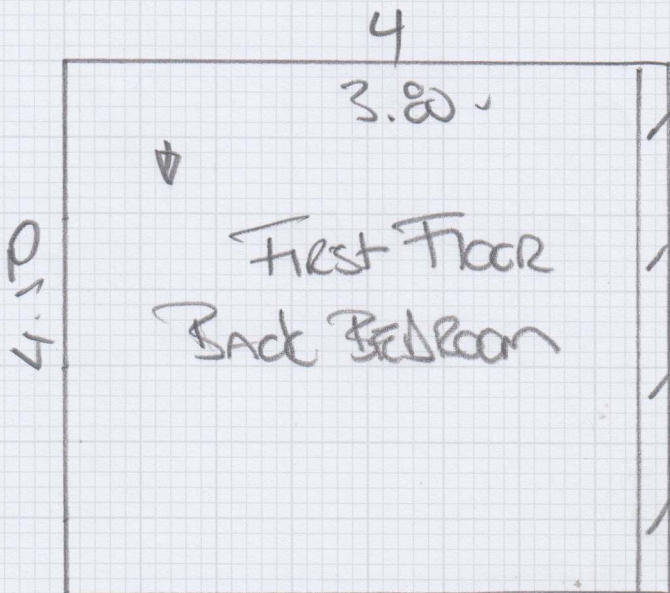

# Cutting Plan

mrcarpet  
DESIGNS FOR FLOORS

Job No: F30755  
Name: Kim Higgins  
Address: 19 Bowingdon  
RD  
Tel: SW 62 AP.  
Sheet: 1 of 2

BROOKLYN BRO-405

4.80 x 4 =

3.40 x 4 =

4.10 x 4 =

MFBURGE

mrcarpet  
DESIGNS FOR FLOORS

Job No: F30755  
Name: Kim Hopkins  
Address: 19 Bouington  
RD  
Tel: SW6 2AP  
Sheet: 2 of 2

+  
4616  
+  
3127  
+

Matts

2/1/01