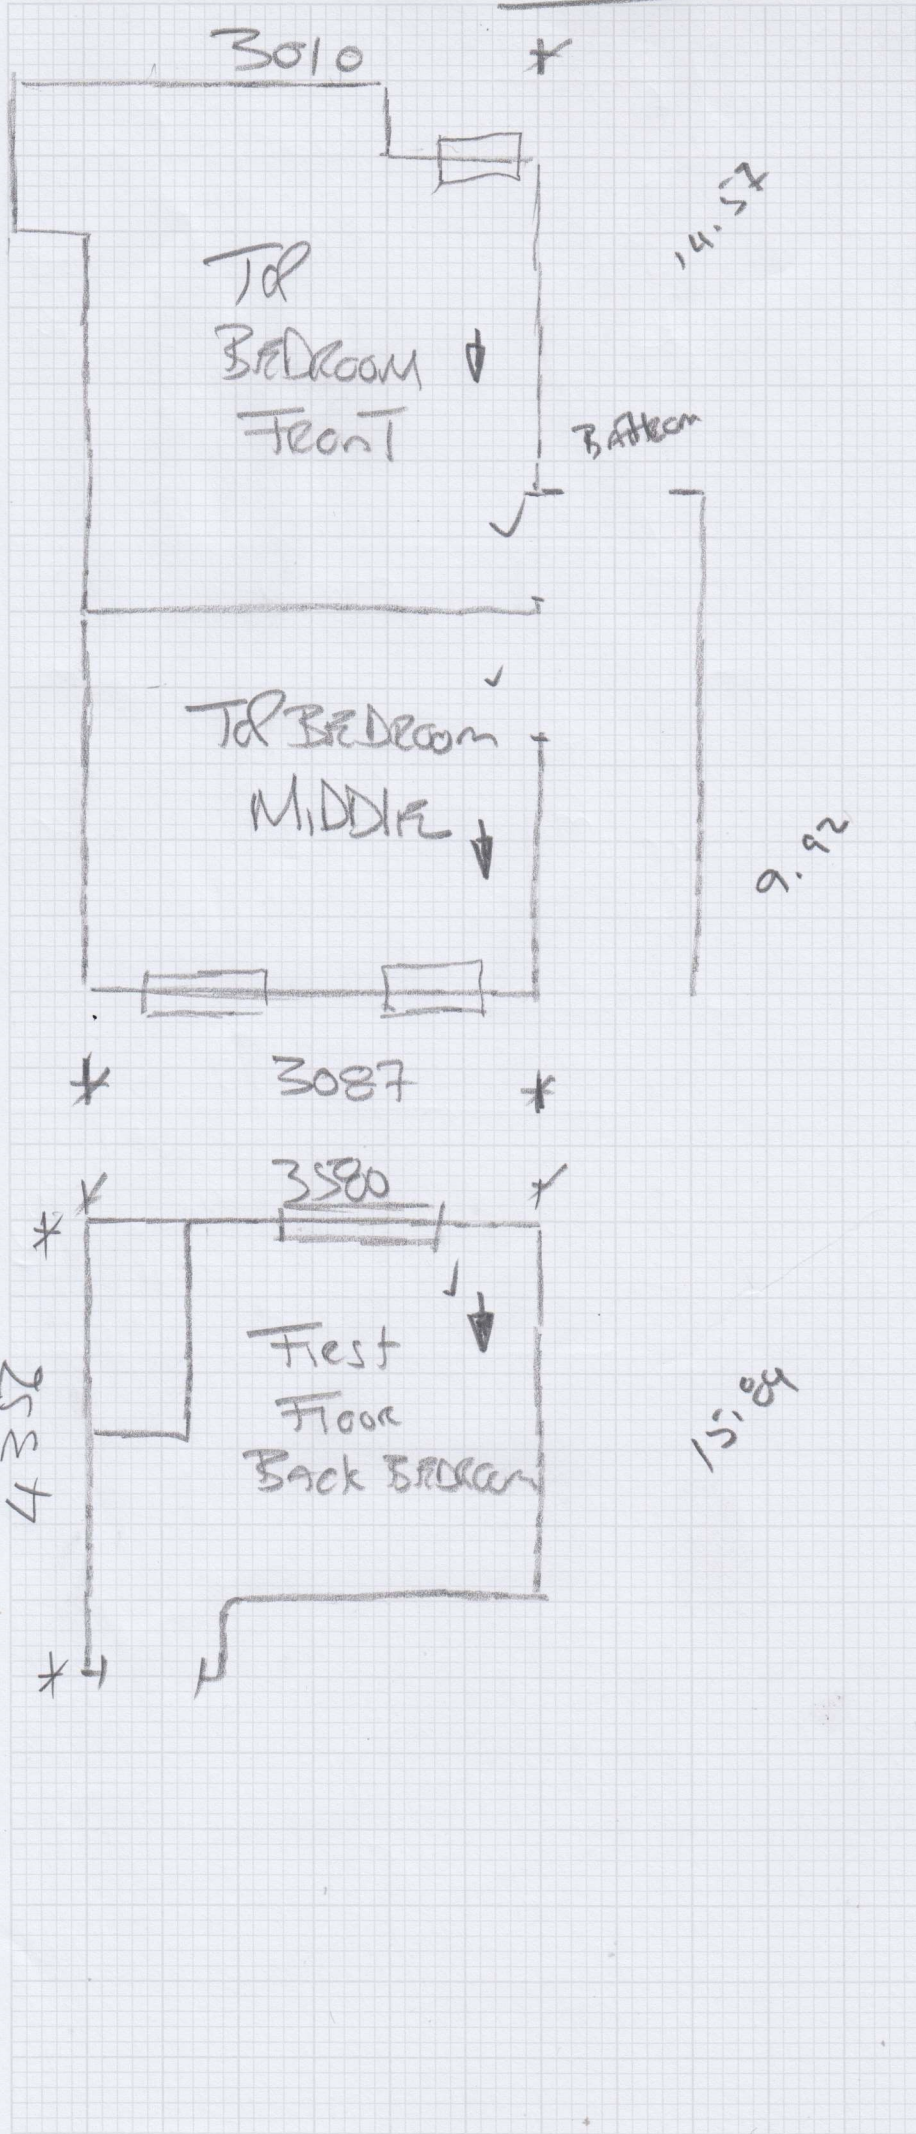

# Cutting Plan

mrcarpet  
DESIGNS FOR FLOORS

Job No: F30755  
Name: Kim Higgins  
Address: 19 Bowingdon  
RD  
Tel: SW 62 AP.  
Sheet: 1 of 2

BROOKLYN BRO-405

4.80 x 4 =

3.40 x 4 =

4.10 x 4 =

MFBURGE

mrcarpet  
DESIGNS FOR FLOORS

Job No: F30755  
Name: Kim Hopkins  
Address: 19 Bouington  
RD  
Tel: SW6 2AP  
Sheet: 2 of 2

+  
4616  
+  
3127  
+

Matts

2/1/01