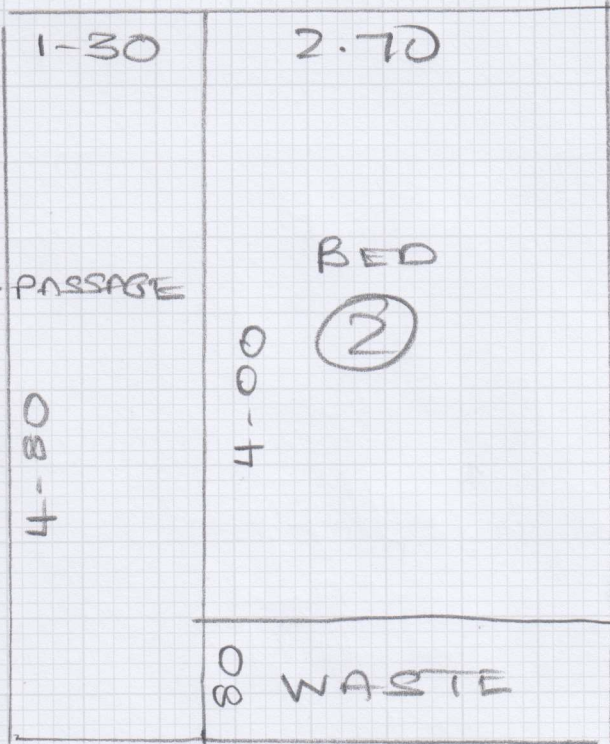

Job No: F30765

Name: PAPA CRISTOU

Address: 4TH FLOOR

FLAT 54, CRANMERE
COURT SW 3 3W

Tel:

Sheet: 1 OF 2

REVOLUTION
 SUPREME AZURE
 4-80 x 4MTR (P)
 5-10 x 4MTR (BED)

MINSK MK-67
 6.75 x 5MTR
 LOUNGE

Job No: F3076S

Name: PAPACHRISTOU
4TH FLOOR

Address: FLAT 54
CRANMERE COURT

Floorboards - SW3
with ~~ply~~ ^{let} ~~ply~~ ^{let} 2 of 2
and ~~ply~~ ^{let} ~~ply~~ ^{let}
opt + clay ✓

Kitchen
2.78

Rev Supreme
AZURE