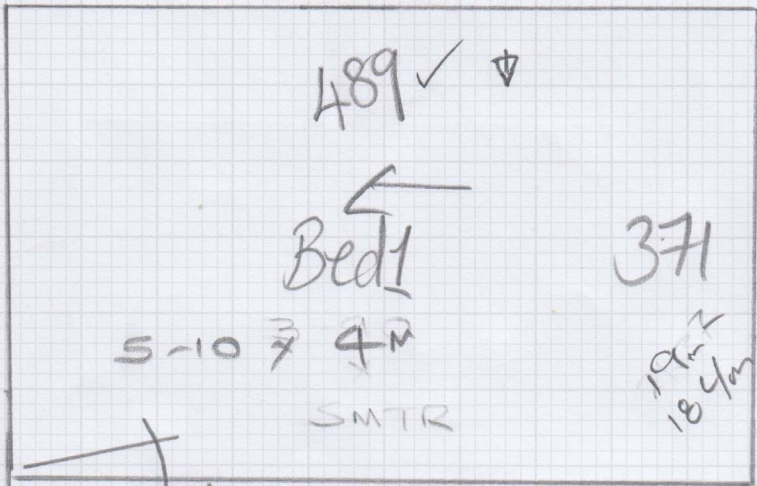

Job No: F30765

Name: PAPA CRISTOU

Address: 4TH FLOOR

FLAT 54, CRANMERE
COURT SW 3 3W

Tel:

Sheet: 1 OF 2

REVOLUTION
 SUPREME AZURE
 4-80 x 4MTR (P)
 5-10 x 4MTR (BED)

MINSK MK-67
 6.75 x 5MTR
 LOUNGE

Job No: F3076S

Name: PAPACHRISTOU
4TH FLOOR

Address: FLAT 54
CRANMERE COURT

Floorboards - SW3
with ~~ply~~ ^{let} ~~ply~~ ^{let} 2 of 2
and ~~ply~~ ^{let} ~~ply~~ ^{let}
opt + clay ✓

Kitchen
2.78

Rev Supreme
AZURE