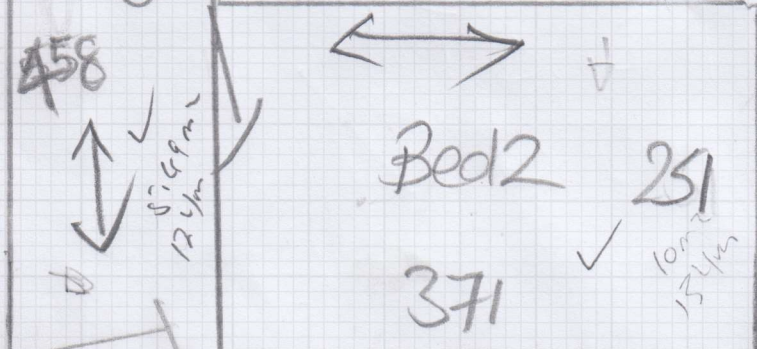

Job No: F30765

Name: PAPA CRISTOU

Address: 4TH FLOOR

FLAT 54, CRANMERE
COURT SW 3 3W

Tel:

Sheet: 1 OF 2

REVOLUTION
 SUPREME AZURE
 4-80 x 4MTR (P)
 5-10 x 4MTR (BED)

MINSK MK-67
 6.75 x 5MTR
 LOUNGE

Job No: F3076S

Name: PAPACHRISTOU
4TH FLOOR

Address: FLAT 54
CRANMERE COURT

Floorboards - SW3
with ~~ply~~ ^{let} ~~ply~~ ^{let} 2 of 2
and ~~ply~~ ^{let} ~~ply~~ ^{let}
opt + clay ✓

Kitchen
2.78

Rev Supreme
AZURE