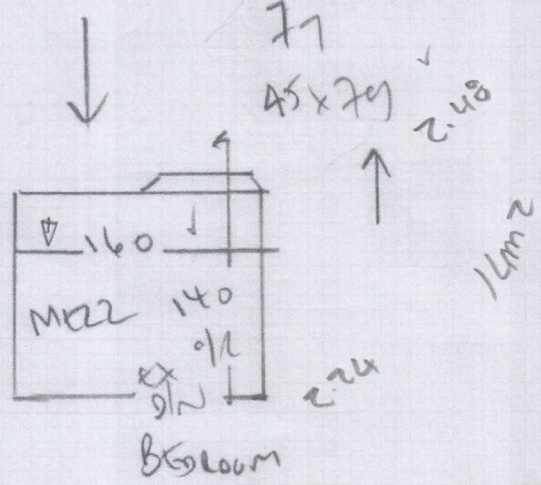

Cutting Plan

4

Job No: No Job No
 Name: Monte Fioce
 Address: St Cranbury Rd
 Tel: SW 6 2 N F
 Sheet: of:

ELEMENT London
 Strip

7.40 x 4

Not Left
stairs

07973431906
PAUL MASON
DESIGN.CO.UK

MONTEHORE
ST CLAYBURY ROAD
SUB2ND

1 of 1

ST
45 x 79
1.77 *

5m

200 170 170 ST floor LAND ✓	120 Tup LAND ✓ 200	90 ✓ 7 7	90 ✓ 7 7
200 150 150 Maz LAND ✓	120 3 170	7 370	7 370
100 50 17	100 50 17		

2.48
77
45 x 79

To Reception Room

RANNOCH
CORR RAN 456

370 x 500

1850m²

4m

ELEMENT LONDON
AFRICA Job. 95
cd GECO
cd MACAW
SHOELINE SHO-08
GATEWAY GHL-08