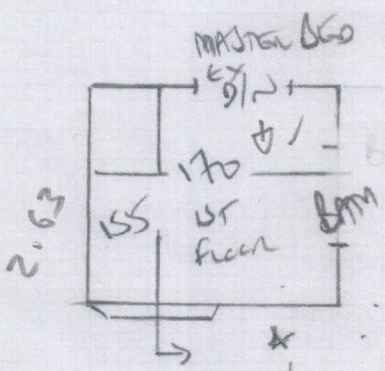

Cutting Plan

4

Job No: No Job No
 Name: Monte Fioce
 Address: St Cranbury Rd
 Tel: SW 6 2 N F
 Sheet: of:

ELEMENT London
 Strip

7.40 x 4

Not Left
stairs

07973431906
PAUL MASON
DESIGN.CO.UK

MONTEHORE
ST CLAYBURY ROAD
SUB2ND

1 of 1

ST
45 x 79
1.77 *

5m

200 170 170 ST floor LAND ✓	120 Tup LAND ✓ 200	90 ✓ 7 7	90 ✓ 7 7
200 150 150 Maz LAND ✓	120 3 170	7 370	7 370
100 50 17	100 50 17		

2.48
77
45 x 79

To Reception Room

RANNOCH
CORR RAN 456

370 x 500

1850m²

4m

ELEMENT LONDON
AFRICA Job. 95
cd GECO
cd MACAW
SHOELINE SHO-08
GATEWAY GHL-08