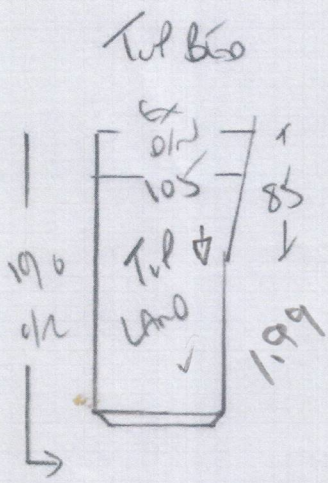

Cutting Plan

4

Job No: No Job No
 Name: Monte Fioce
 Address: St Cranbury Rd
 Tel: SW 6 2 N F
 Sheet: of:

ELEMENT London
 Strip

7.40 x 4

Not Left
stairs

07973431906
PAUL MASON
DESIGN.CO.UK

MONTEHORE
ST CLAYBURY ROAD
SUB2ND

1 of 1

ST
45 x 79
1.77 *

5m

200 170 170 ST floor LAND ✓	120 Tup LAND ✓ 200	90 ✓ 7 7	90 ✓ 7 7
200 150 150 Maz LAND ✓	120 3 170	7 370	7 370
100 50 17	100 50 17		

2.48
77
45 x 79

To Reception Room

RANNOCH
CORR RAN 456

370 x 500

1850m²

4m

ELEMENT LONDON
AFRICA Job. 95
cd GECO
cd MACAW
SHOELINE SHO-08
GATEWAY GHL-08