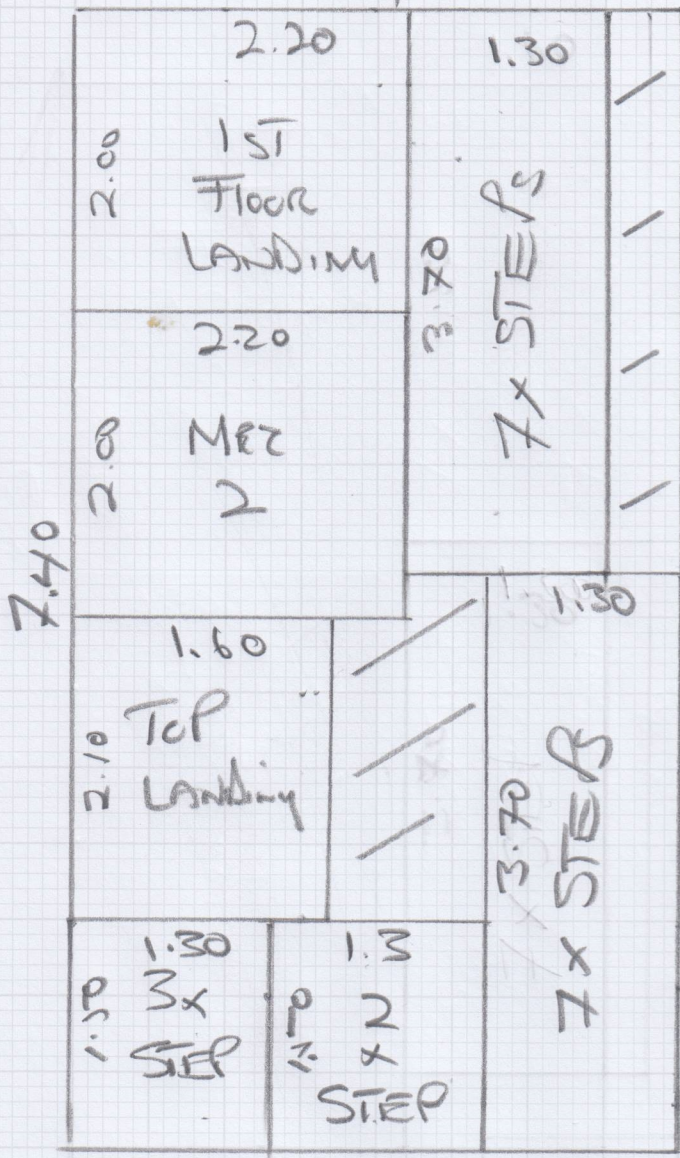

Cutting Plan

4

Job No: No Job No
 Name: Monte Fioce
 Address: St Cranbury Rd
 Tel: SW 6 2 N F
 Sheet: of:

ELEMENT London
 Strip

7.40 x 4

Not Left
stairs

07973431906
PAUL MASON
DESIGN.CO.UK

MONTEHORE
ST CLAYBURY ROAD
SUB2ND

1 of 1

ST
45 x 79
1.77 *

5m

200 170 170 ST floor LAND ✓	120 Tup LAND ✓ 200	90 ✓ 7 7	90 ✓ 7 7
200 150 150 Maz LAND ✓	120 3 170	7 370	7 370
100 50 17	100 50 17		

2.48
77
45 x 79

To Reception Room

RANNOCH
CORR RAN 456

370 x 500

1850m²

4m

ELEMENT LONDON
AFRICA Job. 95
cd GECO
cd MACAW
SHOELINE SHO-08
GATEWAY GHL-08