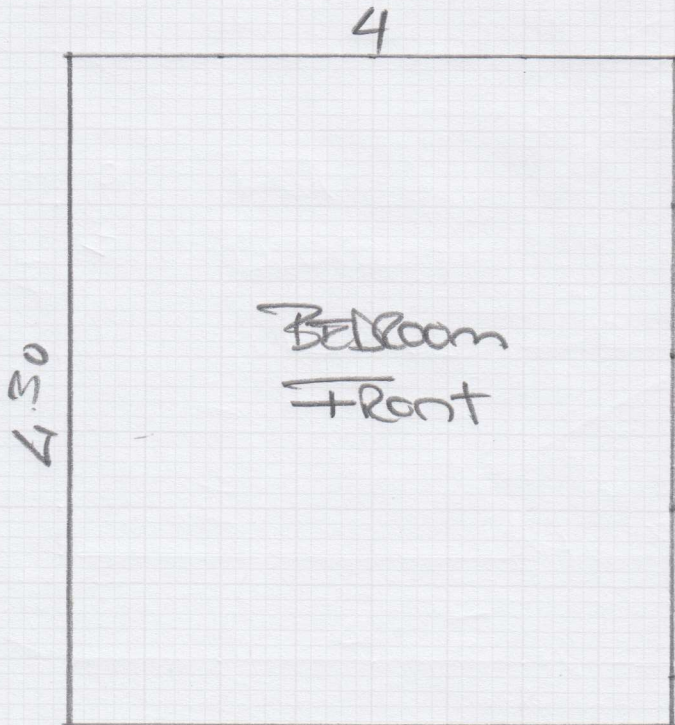

09.04.26

Bedrooms  
only

Cutting Plan  
5

Job No: F30287  
Name: JAMES STENDER  
Address: 12 Colworth Rd  
W6 9EY  
Tel:  
Sheet: 1 of 3

4.30 x 5

4 5

Lulworth  
48

6.40 x 5

# Cutting Plan

09-04-26

mrcarpet  
DESIGNS FOR FLOORS

Job No: F30281  
Name: JAMES  
Address: SPANDEE  
12 COLWITH RD  
Tel: W69 7EY  
Sheet: 2 of 3

4.30 x 4

12 Colwith Rd  
W69 7EY