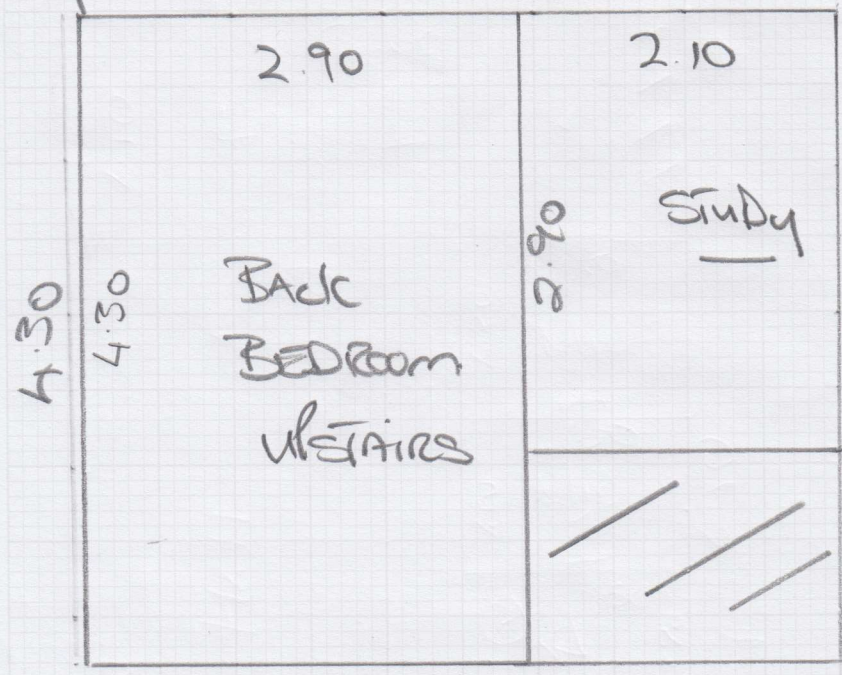

09.04.26

Bedrooms  
only

Cutting Plan  
5

Job No: F30287  
Name: JAMES STENDER  
Address: 12 Colworth Rd  
W6 9EY  
Tel:  
Sheet: 1 of 3

4.30 x 5

4 5

Lulworth  
48

6.40 x 5

# Cutting Plan

09-04-26

mrcarpet  
DESIGNS FOR FLOORS

Job No: F30281  
Name: JAMES  
Address: SPANDEE  
12 COLWITH RD  
Tel: W69 7EY  
Sheet: 2 of 3

4.30 x 4

12 Colwith Rd  
W69 7EY