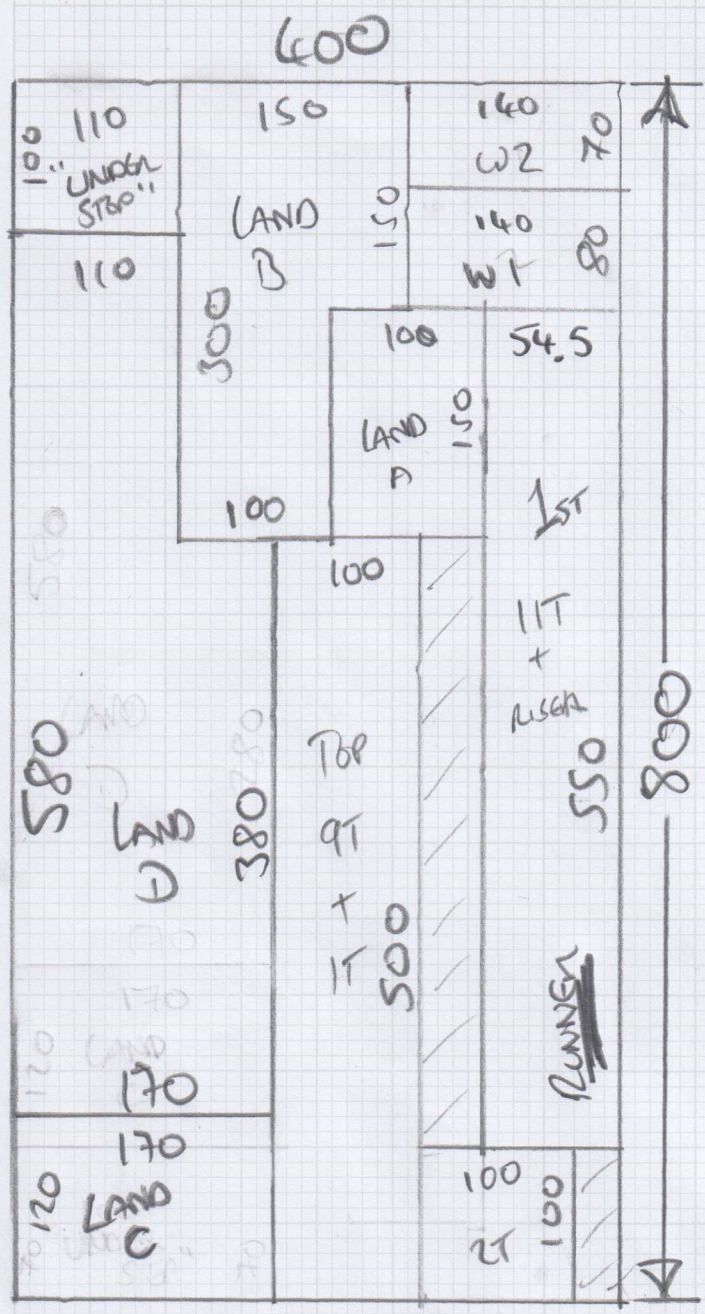

Job No: F30657
Name: WILBY
Address: 15 WINFORTH
ROAD, SW18
Tel:
Sheet: 1 of 3

NEW ENGLAND
WOODSTOCK

800x400
Woodstock

6.20.14
Sign Feed

Job No: F30657
Name: Rully
Address: Wilby
SW 18 3BE

6ft x 4

AA 720x 440 x 9
 640 x 700 W
 1000 x 510 W

BB 780x 410 x 3

1st TIGHT
 CC RUNNER
 745 x 440 x 11

40-45
 M.M
 SHOW