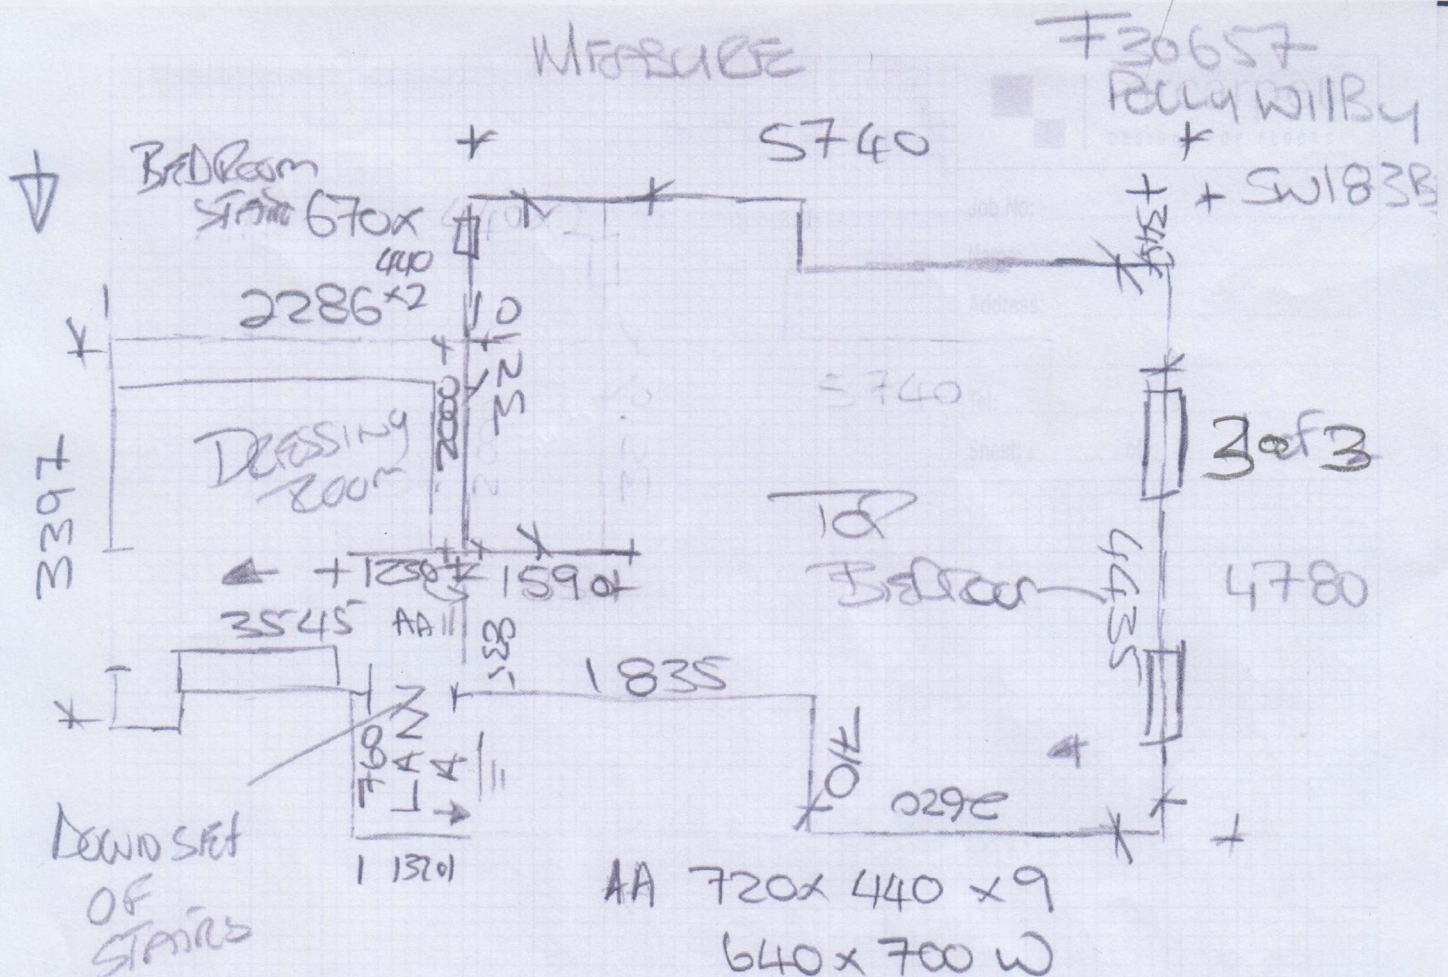

Job No: F30657
Name: WILBY
Address: 15 WINFORTH
ROAD, SW18
Tel:
Sheet: 1 of 3

NEW ENGLAND
WOODSTOCK

800x400
Woodstock

6.20.14
Sign Feed

Job No: F30657
Name: Rully
Address: Wilby
SW 18 3BE

6ft x 4

AA 720x 440 x 9
 640 x 700 W
 1000 x 510 W

BB 780x 410 x 3

1st TIGHT
 CC RUNNER
 745 x 440 x 11

40-45
 M.M
 SHOW