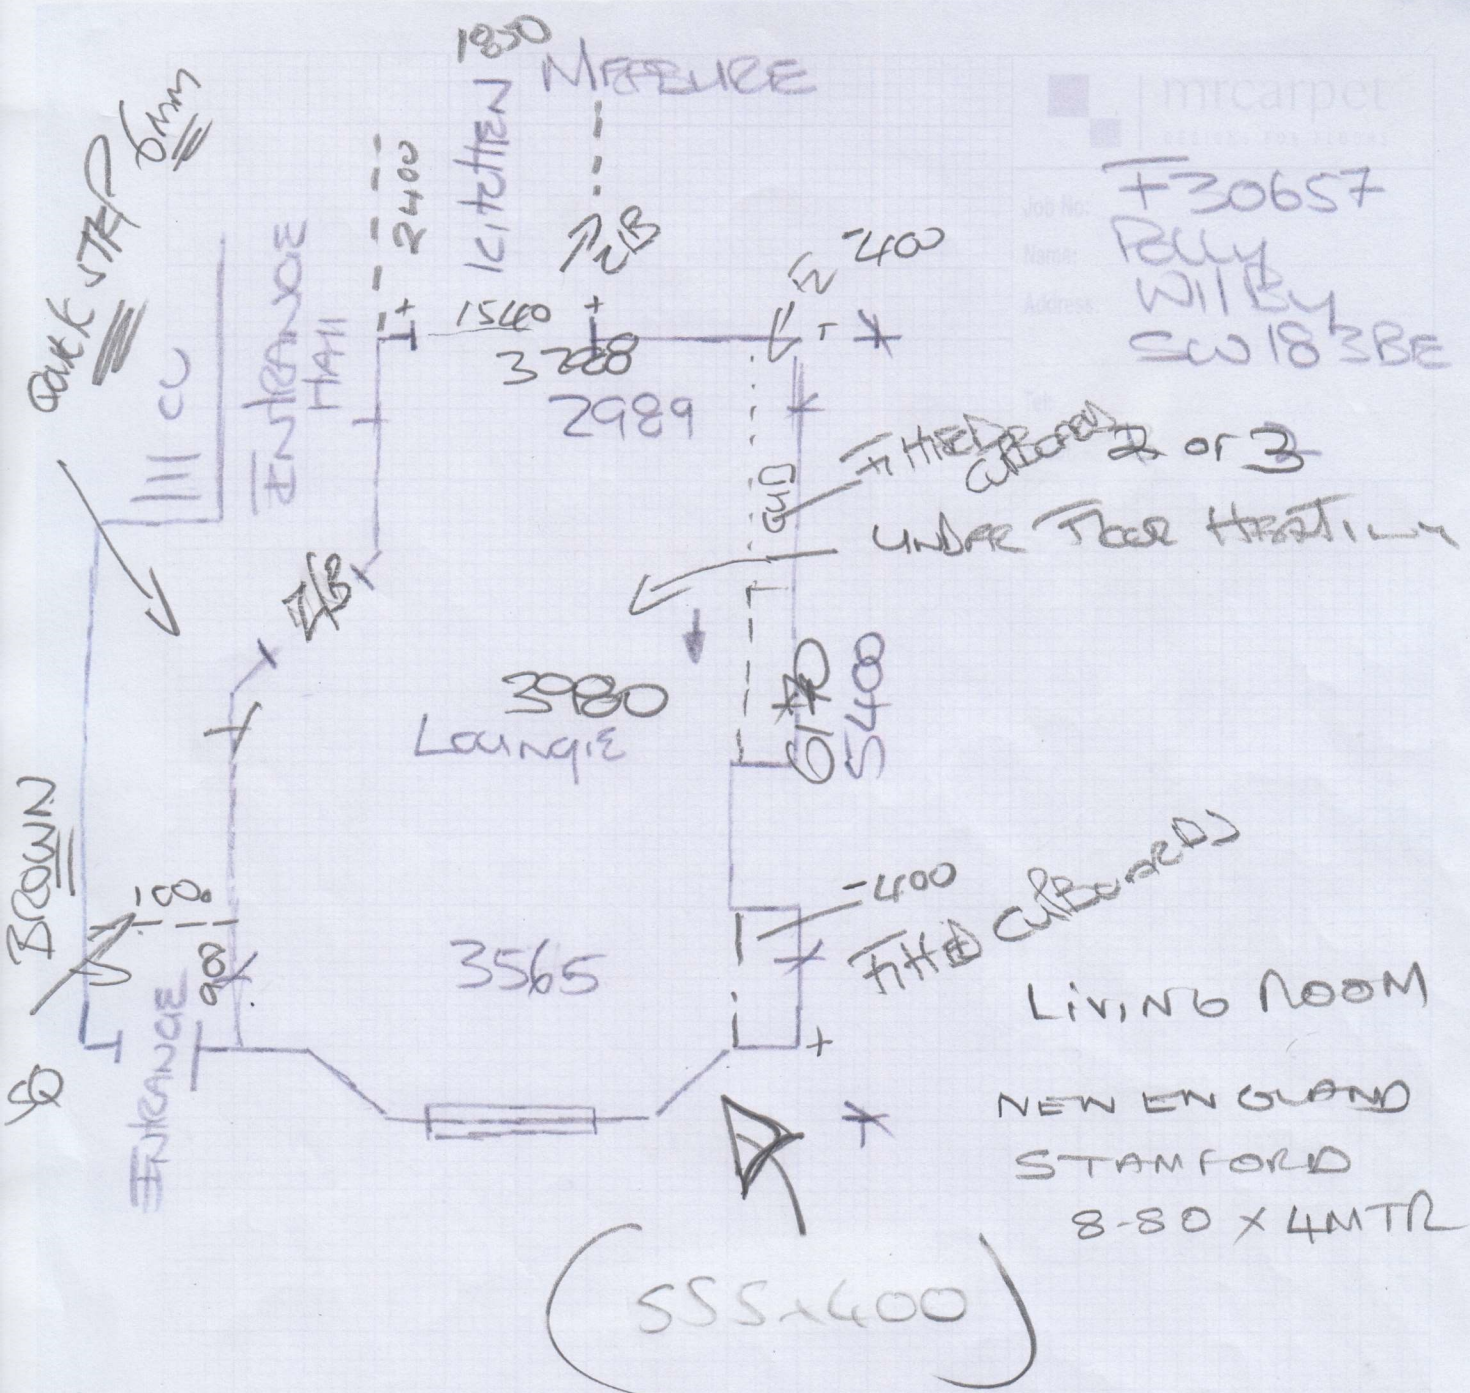

Job No: F30657
Name: WILBY
Address: 15 WINFORTH
ROAD, SW18
Tel:
Sheet: 1 of 3

NEW ENGLAND
WOODSTOCK

800x400
Woodstock

6.20.14
Sign Feed

Job No: F30657
Name: Rully
Address: Wilby
SW 18 3BE

6ft x 4

AA 720x 440 x 9
 640 x 700 W
 1000 x 510 W

BB 780x 410 x 3

1st TIGHT
 CC RUNNER
 745 x 440 x 11

40-45
 M.M
 SHOW