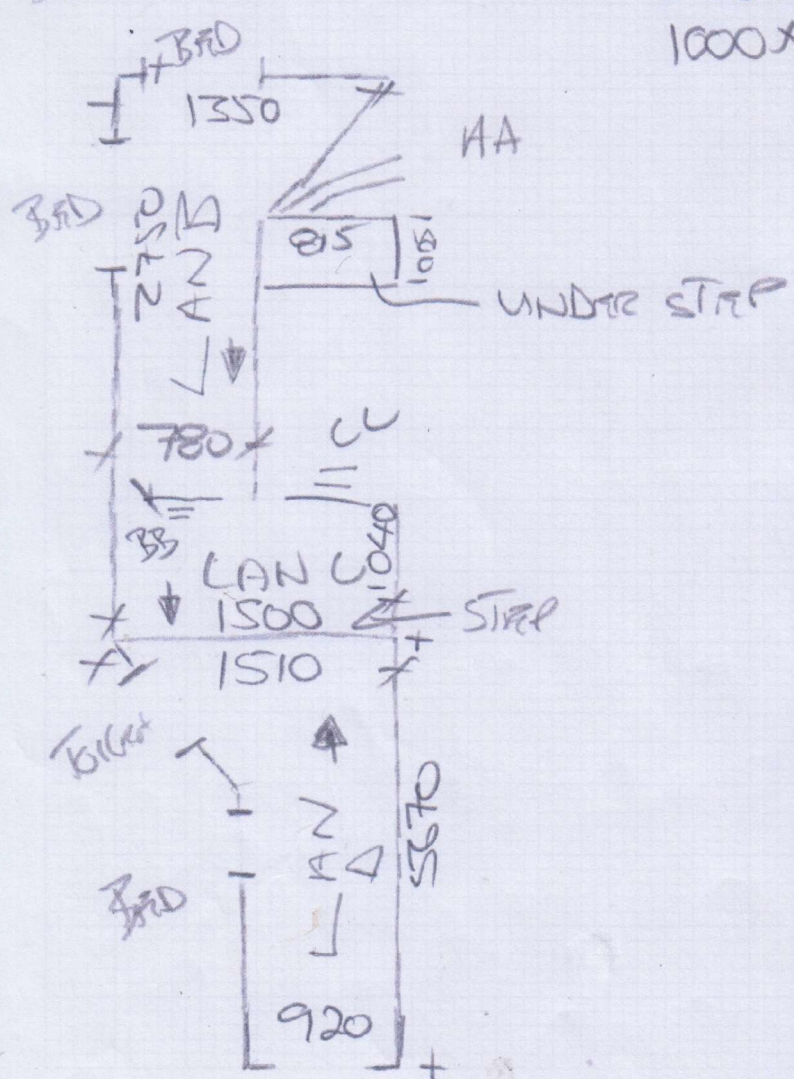

Job No: F30657
Name: WILBY
Address: 15 WINFORTH
ROAD, SW18
Tel:
Sheet: 1 of 3

NEW ENGLAND
WOODSTOCK

800x400
Woodstock

6.20.14
Sign Feed

Job No: F30657
Name: Rully
Address: Wilby
SW 18 3BE

6ft x 4

AA 720x 440 x 9
 640 x 700 W
 1000 x 510 W

BB 780x 410 x 3

1st TIGHT
 CC RUNNER
 745 x 440 x 11

40-45
 M.M
 SHOW