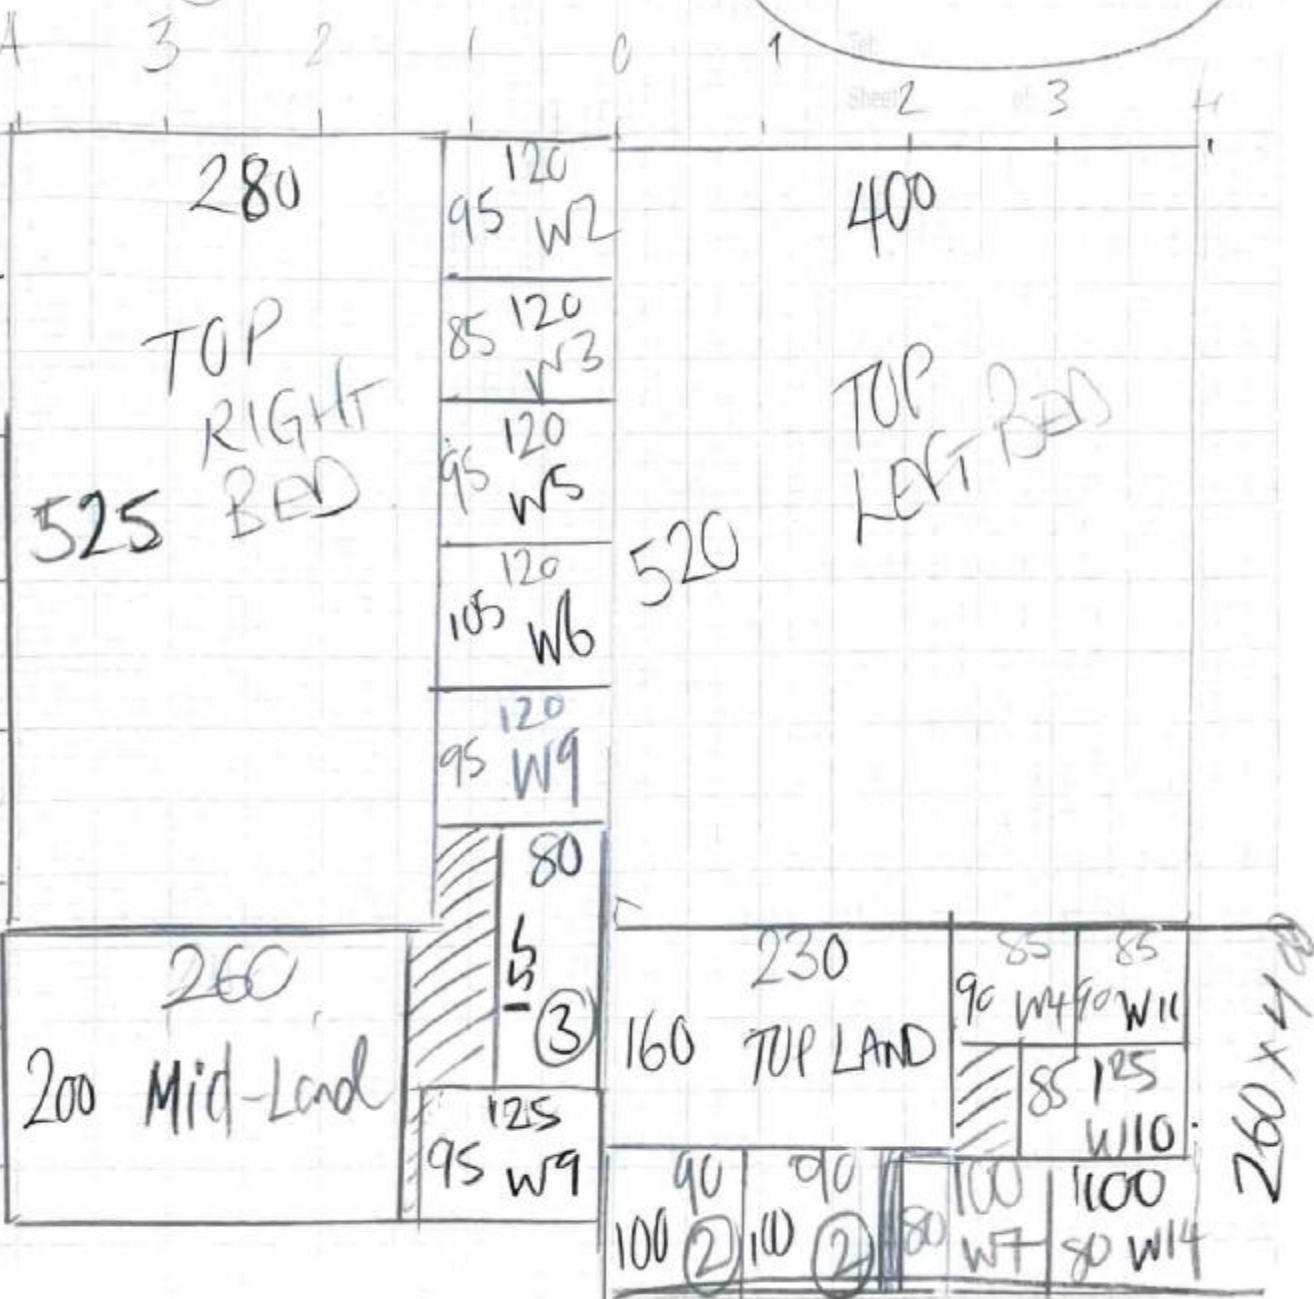

AM

- ① 7.25 x 4.00
- ② ?
- ③ 5.20 x 4.00
- ④ 2.60 x 4.00

(7.25 x 4.00)

(Windsor 171 oyster)

3 rooms 27/04

7-25 x 4MTR  
5-20 x 4MTR

wed 06/05  
stairs 11dg