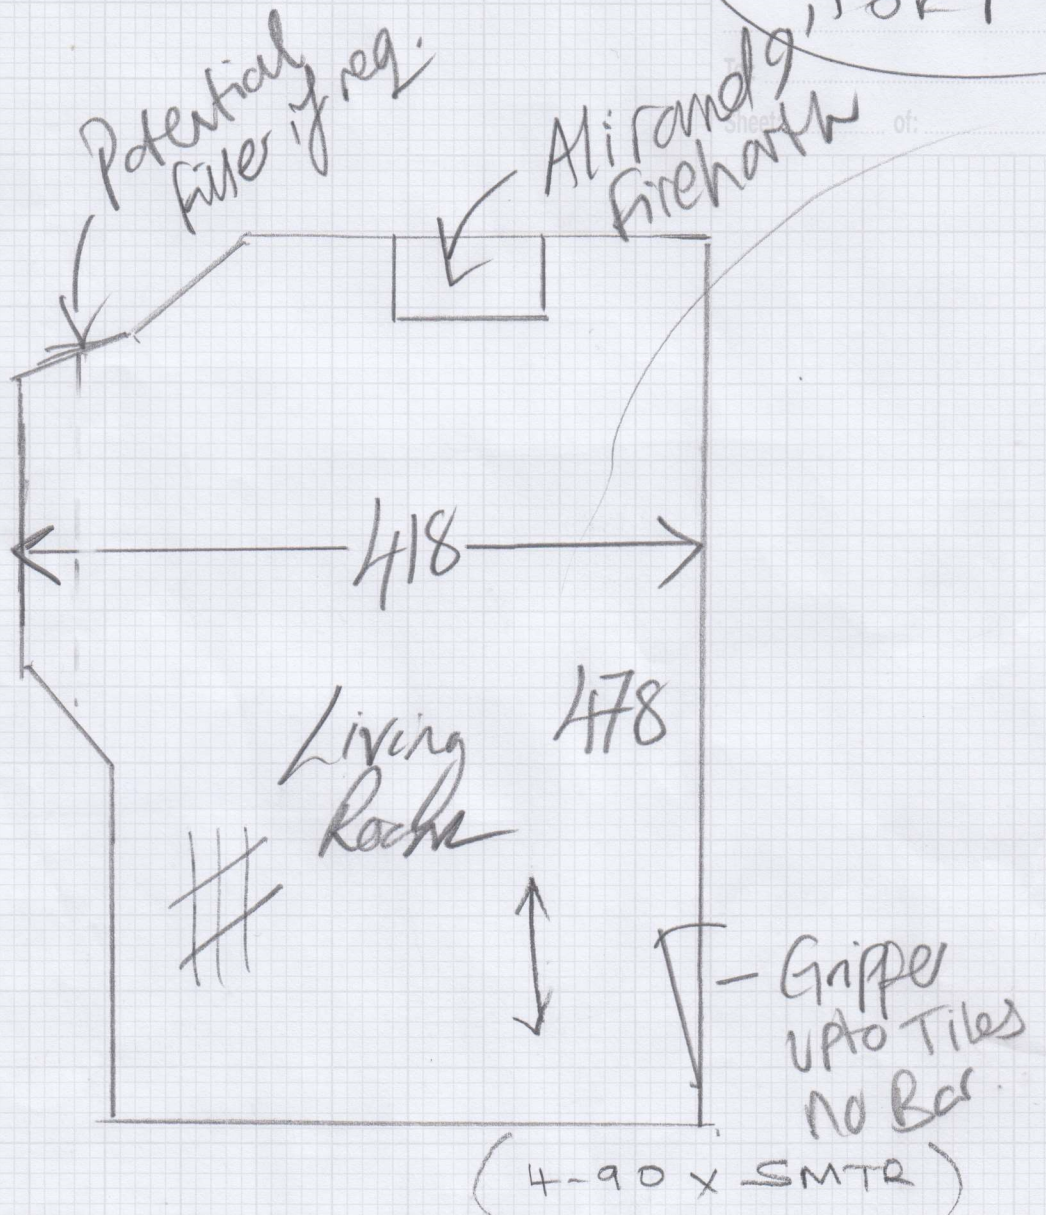

Martin  
Job No:  
Name: F/30784  
Address: 110 F1

ANYWHERE CARPET BOUQUE  
8362  
4-90 x 5MTR

\* LAY 6MM PLYWOOD \*

CHECK WITH CUSTOMER  
PILE DIRECTION  
ENOUGH TO RUN EITHER WAY