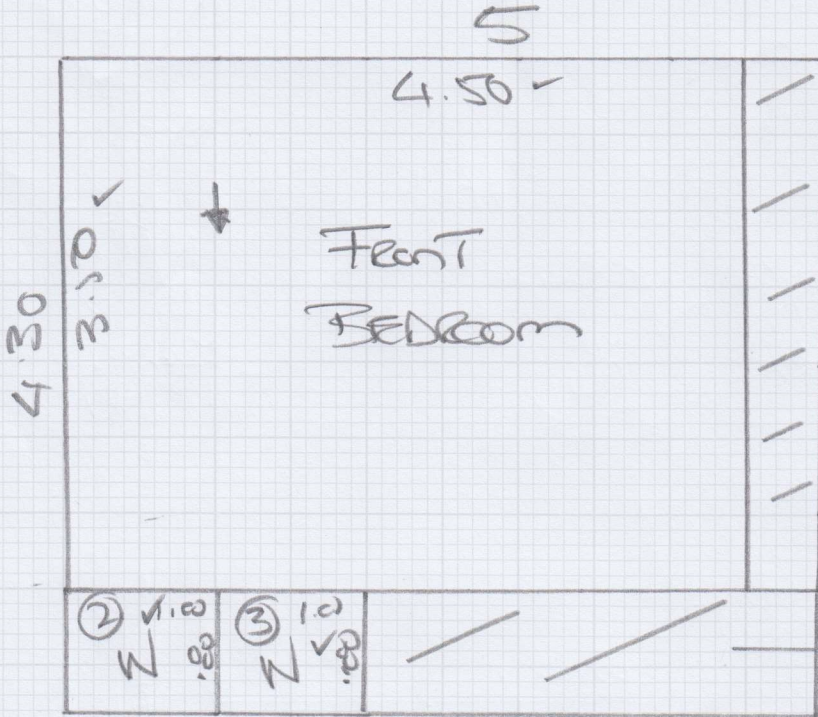

Cutting Plan

5
4.40 ✓

Job No: F30005
 Name: GEORGIA
 Address: TARDIN -
 BENTLEY
 Tel: 14 GASTINEAU
 Sheet: W68 LU.
 1 OF 2

Cutting Plan

Job No: F30805
 Name: Georgia
 Address: Parkin - ~~Adrian~~
 14 GASTFERN R
 Tel: W 68 LM
 Sheet: of:

2 of 2

4.30 x 5

Bedroom 2
 NEED A PIECE
 BY THE CURBOARD
 NEXT TO
 WINDOW
 SEAM

4

1.50	3x STEP A cut to 540 wide	3x STEP B cut to 540 wide	3x STEP C cut to 540 wide	3x STEP D cut to 540 wide
------	---------------------------------	---------------------------------	---------------------------------	---------------------------------

DECO WEAWE

1.50 x 4 =