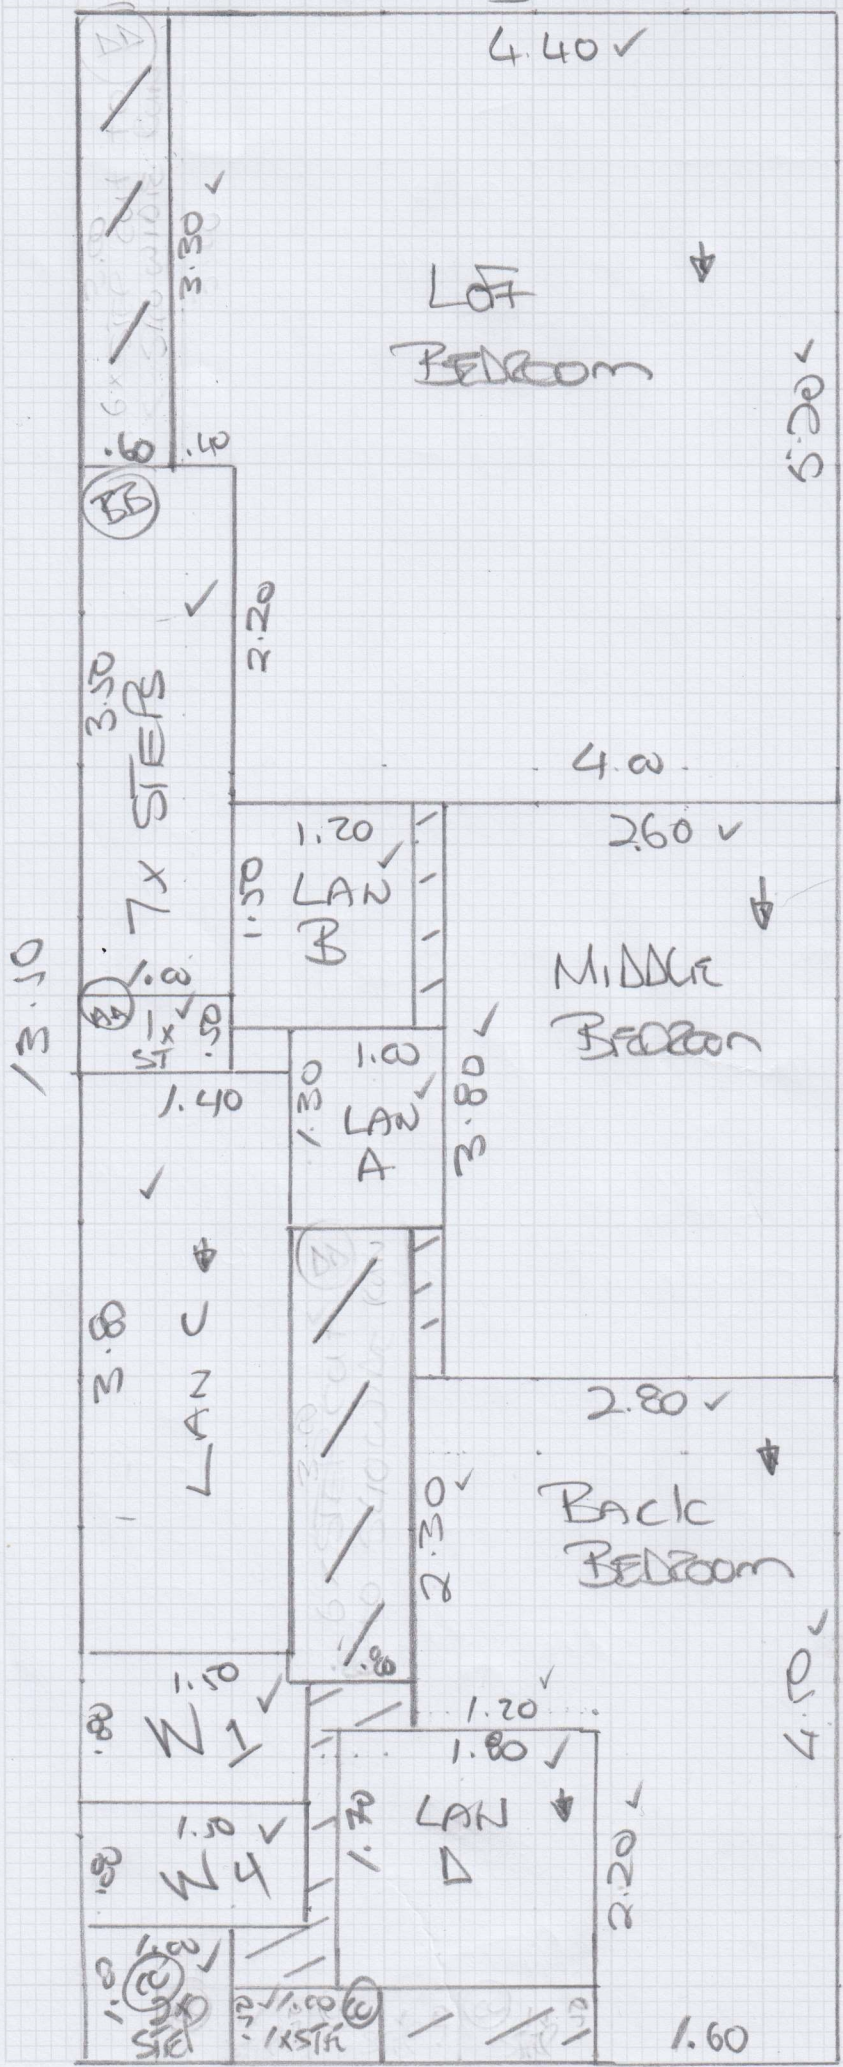

Cutting Plan

5
4.40 ✓

Job No: F30005
 Name: GEORGIA
 Address: TARDIN -
 BENTLEY
 Tel: 14 GASTINEAU
 Sheet: W68 LU.
 1 OF 2

Cutting Plan

Job No: F30805
 Name: Georgia
 Address: Parkin - ~~Adrian~~
 14 GASTFERN R
 Tel: W 68 LM
 Sheet: of:

2 of 2

4.30 x 5

Bedroom 2
 NEED A PIECE
 BY THE CURBOARD
 NEXT TO
 WINDOW
 SEAM

4

1.50	3x STEP A cut to 540 wide	3x STEP B cut to 540 wide	3x STEP C cut to 540 wide	3x STEP D cut to 540 wide
------	---------------------------------	---------------------------------	---------------------------------	---------------------------------

DECO WEAWE

1.50 x 4 =