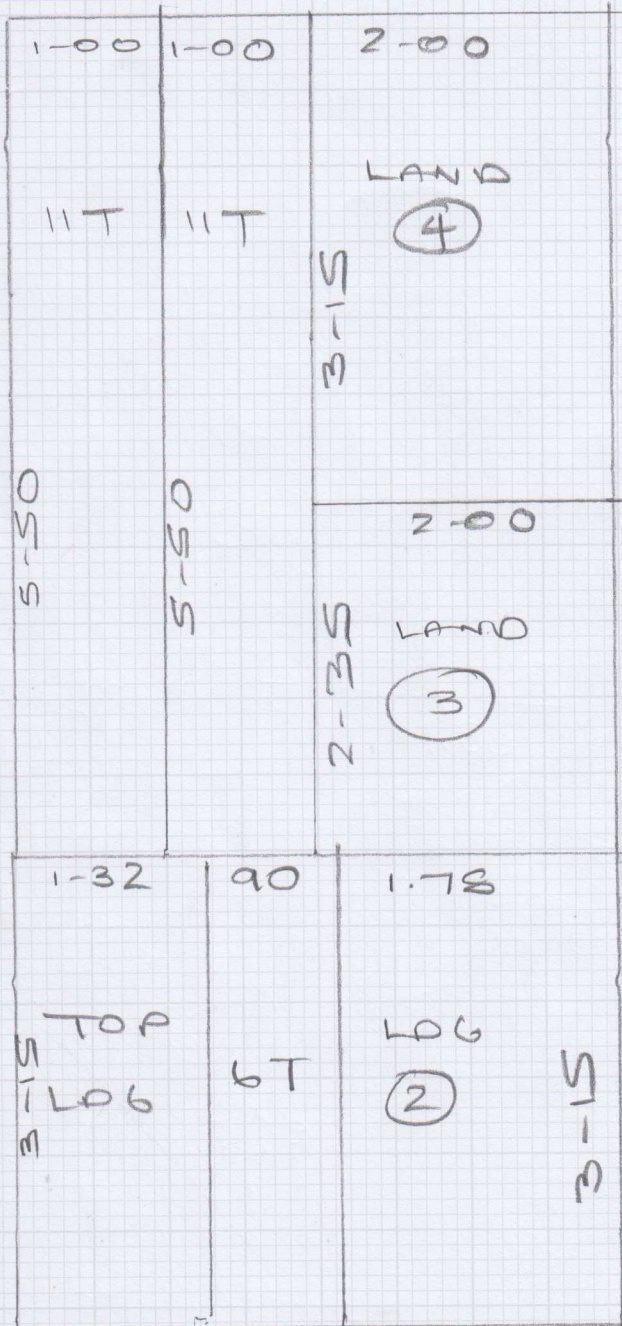

Job No: F30807
Name: DUTARTRE
Address: 17 PERRYMEAD
STREET SW6 3SW
Tel:
Sheet: 1 OF 2

DECO JAGUARD
HARE

PLAN 8-65 x 4MTR
= 34-60M²

Job No:
Name: **Aude Dutartre**
Address:
Tel:
Sheet: **2 of 2**

5.55.50

- (A) = 6 @ 50x81 ✓
- (B) = 8 @ 50x81 ✓
- (C) = 4 @ 50x81 ✓ 11.20
- (D) = 10 @ 50x81 ✓