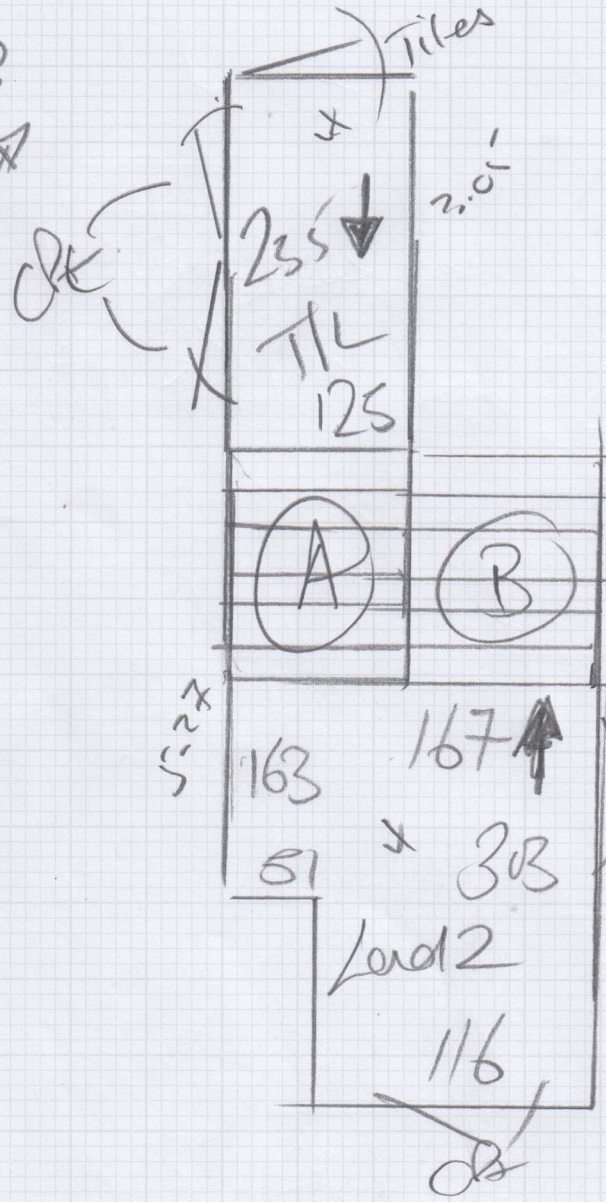

Job No: F30807
Name: DUTARTRE
Address: 17 PERRYMEAD
STREET SW6 3SW
Tel:
Sheet: 1 OF 2

DECO JAGUARD
HARE

PLAN 8-65 x 4MTR
= 34-60M²

Job No:
Name: **Aude Dutartre**
Address:
Tel:
Sheet: **2 of 2**

5.55.50

- (A) = 6 @ 50x81 ✓
- (B) = 8 @ 50x81 ✓
- (C) = 4 @ 50x81 ✓ 11.20
- (D) = 10 @ 50x81 ✓