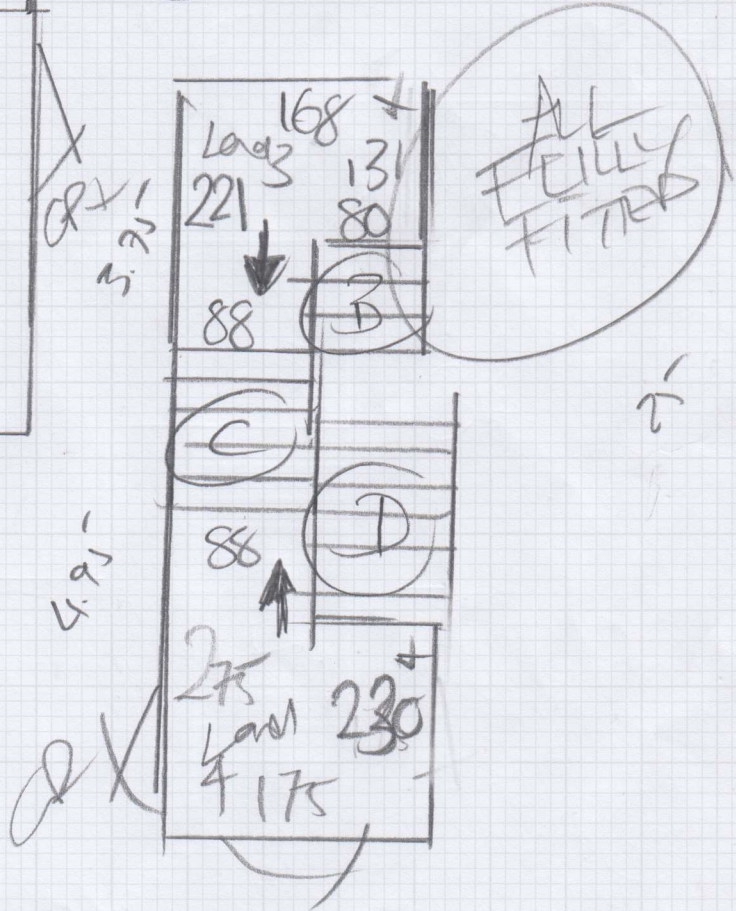

Job No: F30807
Name: DUTARTRE
Address: 17 PERRYMEAD
STREET SW6 3SW
Tel:
Sheet: 1 OF 2

DECO JAGUARD
HARE

PLAN 8-65 x 4MTR
= 34-60M²

Job No:
Name: **Aude Dutartre**
Address:
Tel:
Sheet: **2 of 2**

5.55.50

- (A) = 6 @ 50x81 ✓
- (B) = 8 @ 50x81 ✓
- (C) = 4 @ 50x81 ✓ 11.20
- (D) = 10 @ 50x81 ✓

ALL FULLY FITTED