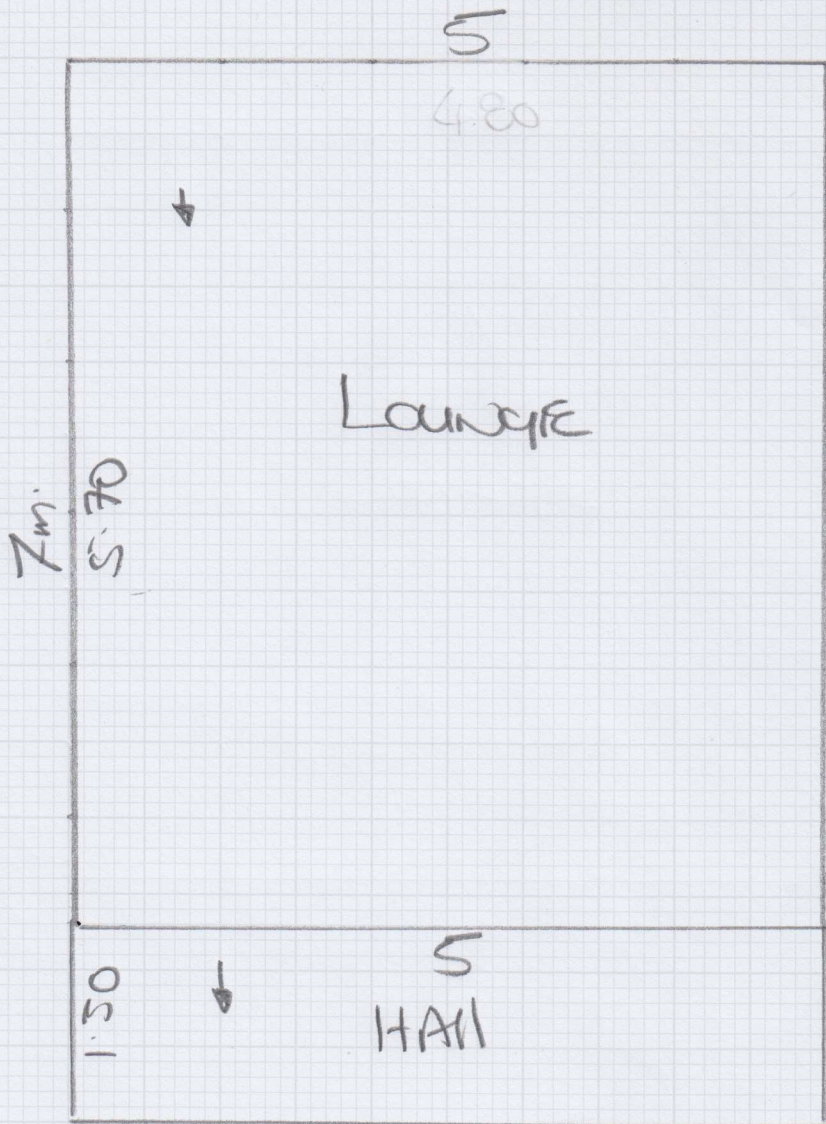

# Cutting Plan

mrcarpet  
DESIGNS FOR FLOORS

Job No: F30824  
Name: Julian  
Address: SOWERBY  
10A KAMBERLED  
Tel: GARDENS  
Sheet: SW 5941

7 x 500

1.60 x 2 ENTRANCE MAT