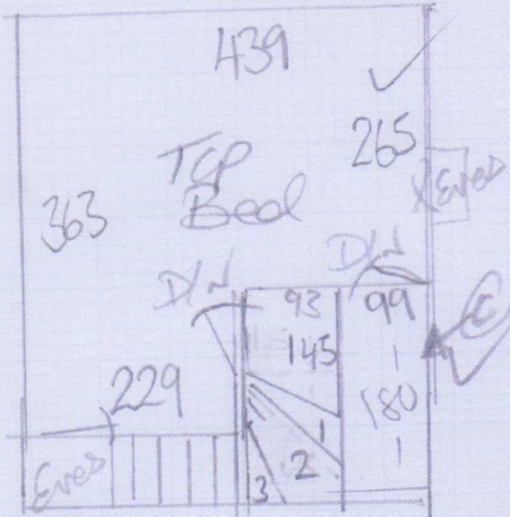

SMITH

Lukey
F30831
10F 2

50x5.00

GUENT
GUL-01

Waste to
eyes

(A) EAVES 1-20 x 1-00

(B) " 0-85 x 1-10

Luxey
 F3083P
 2 of 2

- W1 = 67 x 100 ✓
- W2 = 97 x 97 ✓
- W3 = 62 x 72 ✓
- 5 @ 50 x 74 ✓
- W4 = 62 x 72 ✓
- W5 = 67 x 105 ✓
- W6 = 95 x 105 ✓
- W7 = 70 x 76 ✓

* Do eves with any waste

4 x 0/29

ANTIQUE BRASS

Luxey
 F3083P
 2 of 2

- W1 = 67 x 100 ✓
- W2 = 97 x 97 ✓
- W3 = 62 x 72 ✓
- 5 @ 50 x 74 ✓
- W4 = 62 x 72 ✓
- W5 = 67 x 105 ✓
- W6 = 95 x 105 ✓
- W7 = 70 x 76 ✓

* Do eves with any waste

4 x 0/29

ANTIQUE BRASS