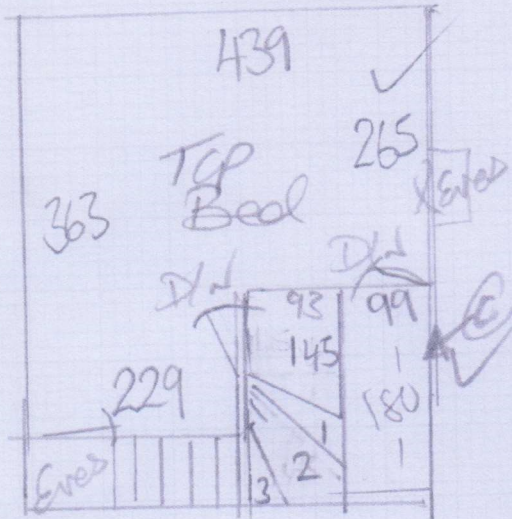

SMITH

Lukey
F30831
10F 2

50x5.00

GUENT
GUL-01

Waste to
eyes

(A) EAVES 1-20 x 1-00

(B) " 0-85 x 1-10

Luxey
 F3083P
 2 of 2

- W1 = 67 x 100 ✓
- W2 = 97 x 97 ✓
- W3 = 62 x 72 ✓
- 5 @ 50 x 74 ✓
- W4 = 62 x 72 ✓
- W5 = 67 x 105 ✓
- W6 = 95 x 105 ✓
- W7 = 70 x 76 ✓

* Do eves with any waste

4 x 0/29

ANTIQUE BRASS

Luxey
 F3083P
 2 of 2

- W1 = 67 x 100 ✓
- W2 = 97 x 97 ✓
- W3 = 62 x 72 ✓
- 5 @ 50 x 74 ✓
- W4 = 62 x 72 ✓
- W5 = 67 x 105 ✓
- W6 = 95 x 105 ✓
- W7 = 70 x 76 ✓

* Do eves with any waste

4 x 0/29

ANTIQUE BRASS