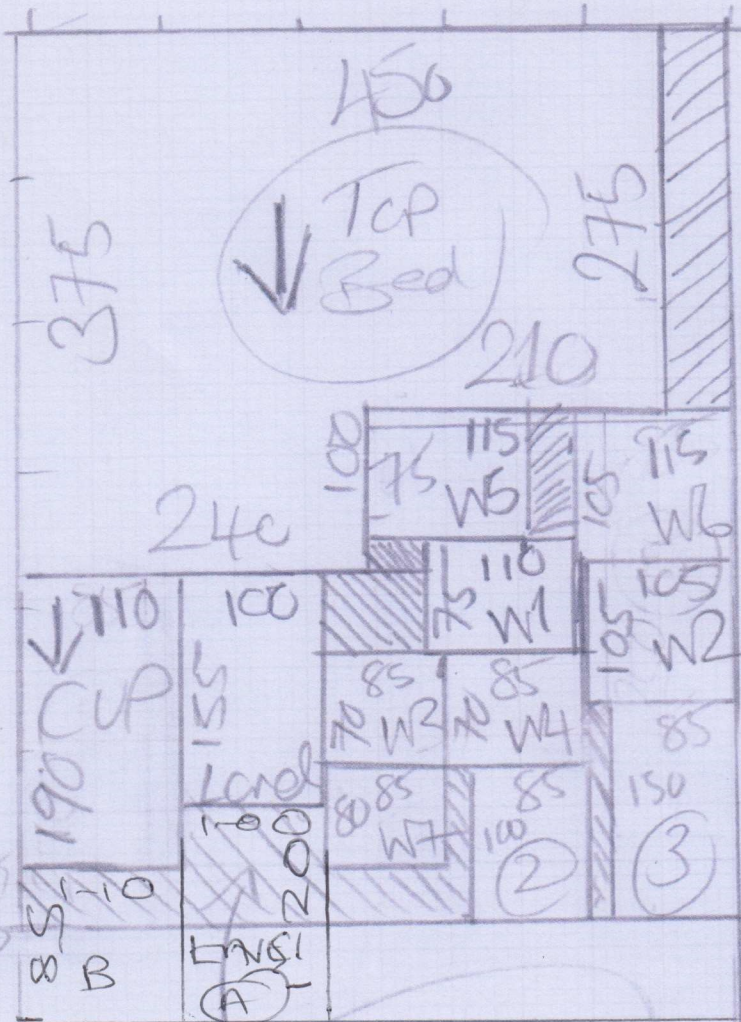

SMITH

Lukey
F30831
10F 2

50x5.00

GUENT
GUL-01

Waste to
eyes

(A) EAVES 1-20 x 1-00

(B) " 0-85 x 1-10

Luxey
 F3083P
 2 of 2

- W1 = 67 x 100 ✓
- W2 = 97 x 97 ✓
- W3 = 62 x 72 ✓
- 5 @ 50 x 74 ✓
- W4 = 62 x 72 ✓
- W5 = 67 x 105 ✓
- W6 = 95 x 105 ✓
- W7 = 70 x 76 ✓

* Do eves with any waste

4 x 0/29

ANTIQUE BRASS

Luxey
 F3083P
 2 of 2

- W1 = 67 x 100 ✓
- W2 = 97 x 97 ✓
- W3 = 62 x 72 ✓
- 5 @ 50 x 74 ✓
- W4 = 62 x 72 ✓
- W5 = 67 x 105 ✓
- W6 = 95 x 105 ✓
- W7 = 70 x 76 ✓

* Do eves with any waste

4 x 0/29

ANTIQUE BRASS