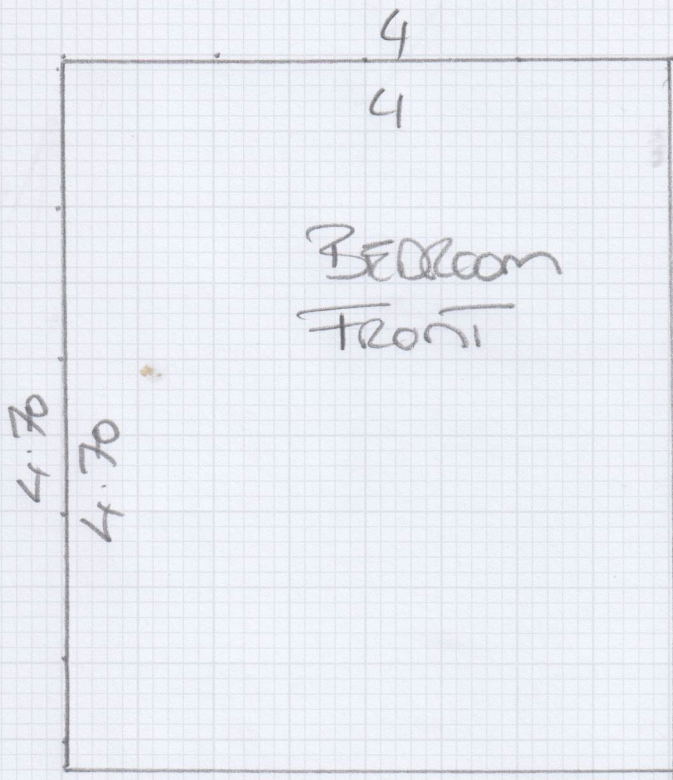

Cutting Plan

mrcarpet
DESIGNS FOR FLOORS

Job No: F30833
Name: Sophie Bree
Address: 8 Cloncurry
St
Tel: SW 66DS
Sheet: of:

4.70 x 4

3.30 x 4

2.50 x 4