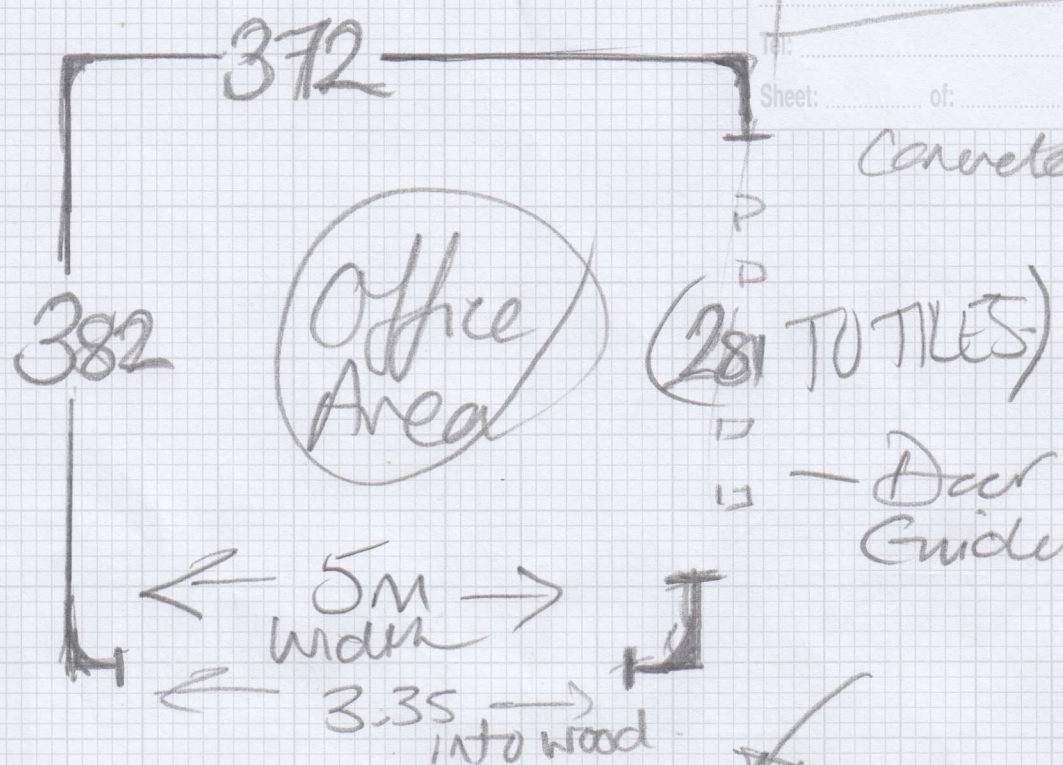

Job: Hand-Made  
Name:  
Address: F30847

Sheet: of:  
Concrete floor

\* Underfloor heating \* 7mm 181cm  
8.3mm

~~Antique Brass  
little lip~~

3mm Shini  
3.35m wide

→ customer to fit own little lip