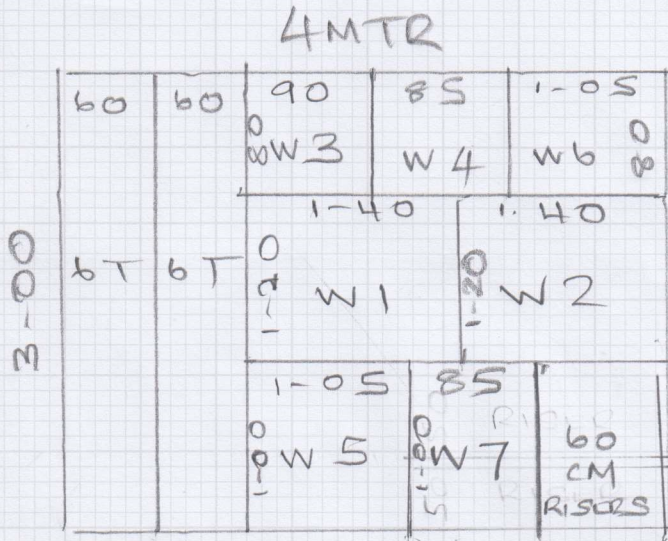

Job No: F30857

Name: MALABI

Address: 119 MOORE  
ROAD PARK  
SW6 2HH

Tel:

Sheet: 1 OF 2

NEW ENGLAND  
WOODSTOCK  
3-00 x 4MTR

MALAGI  
Brelibet  
F30857  
2 of 2

Top Floor

Riser @ 35x96

W1 = 85x106

W2 = 105x118

W3 = 70x70

5 @ 50x70

Lower Floor

Riser @ 30x71

W4 = 58x71

W5 = 63x92

W6 = 85x97

W7 = 63x72

6 @ 50x74

Small Hall? = 54x76 COIR MATT