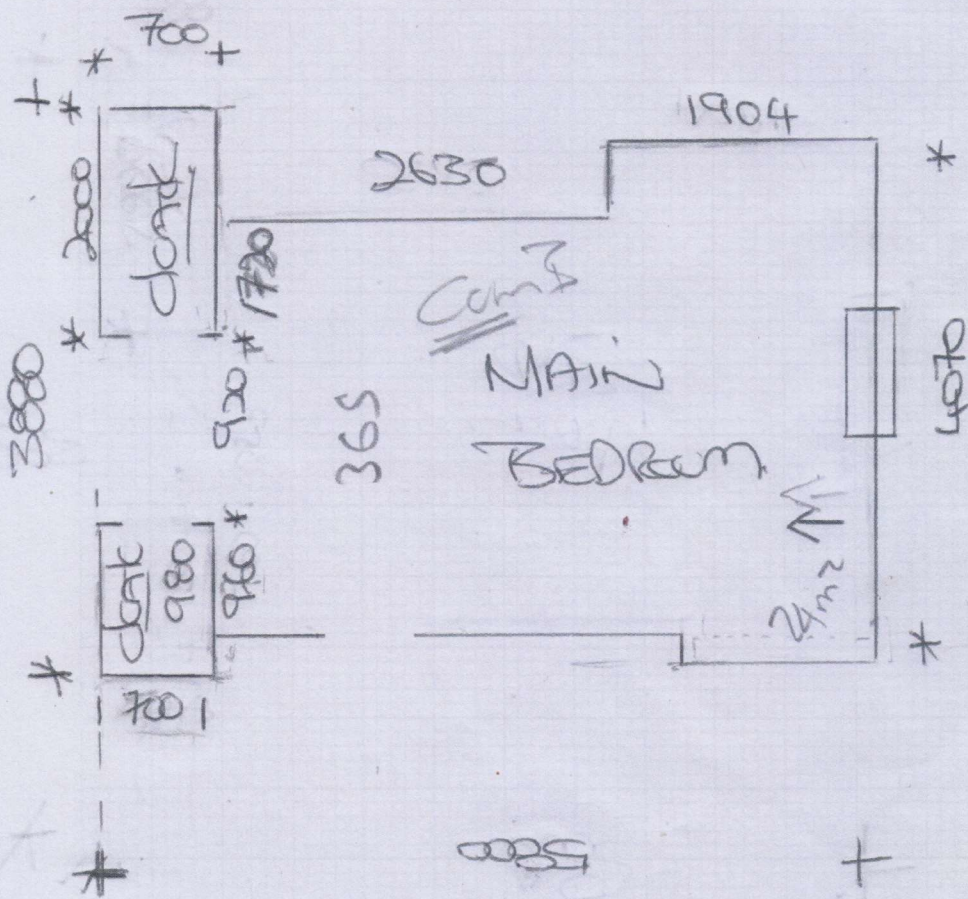

FJ9889
DE LA-PORT
24 BEDCLIFFE
TOP FLOOR
SW109EX
2 of 2

- + Wood Floors
 - ~~BRACE UNDERLAY~~
 - ~~UNLIFT & DISPOSE~~
 - ~~BED SON ROOM~~
 - ~~CANOT BE DISMANTLED~~
- Son Bedroom

← ALL ONE
PIECE INTO
cloak
Rooms