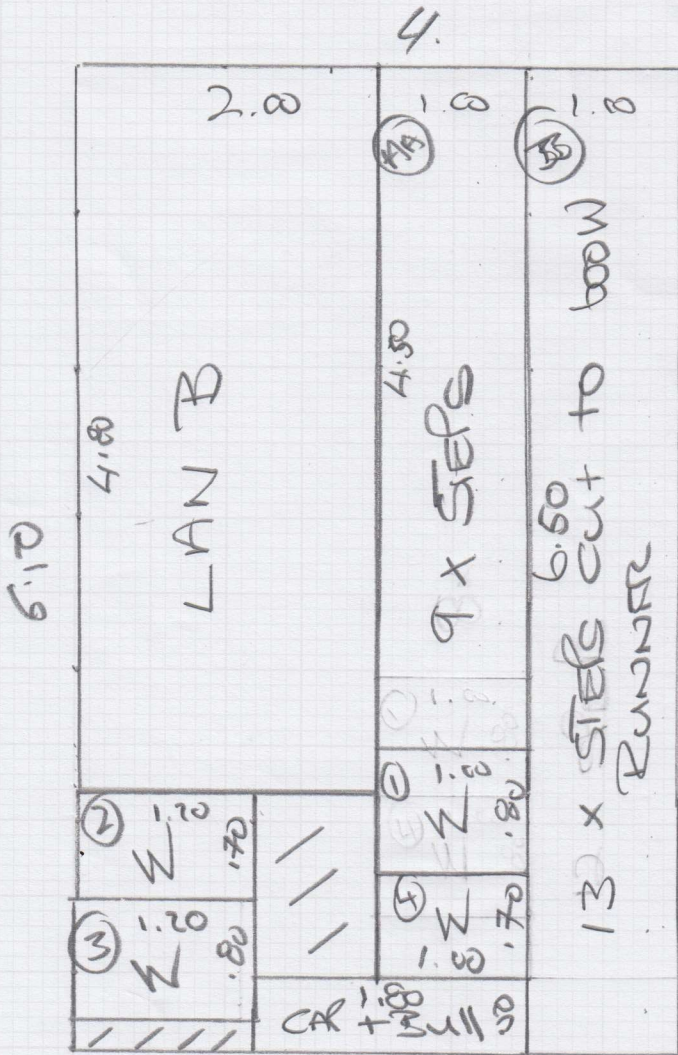

MEASURE

Job No: F30886
 Name: ALEXANDRA
 Address: MORRISON
 11 Millstolt
 - CBE
 Tel:
 Sheet: SW 66 PG

6.50 x 4 Full Fit
 ON First Flr

7.00 x 4 RUNNER ON
 First Flr

4.80 x 4

↓ 23.79 ↓ 20.79

F30886

SW 66Pa

Front Bedroom 11.69m²

✓ LAYED 12.85 7Pack 13.93m² 189x1317

Door Profile 3 in 1 ↓ 12.99

✓ - Uplift

✓ - Fur

✓ - Scotia Bedding 6 length @ 4.00

Job No:

Address:

Tel:

Sheet: of:

Back Bedroom 11.88m²

✓ - LAYED 13.00 7Pack 13.93m² 189x1317

✓ - Door Profile 5 in 1 ↓ 12.99

✓ - Uplift

✓ - Fur

✓ - Scotia Bedding 6 length @ 4.00