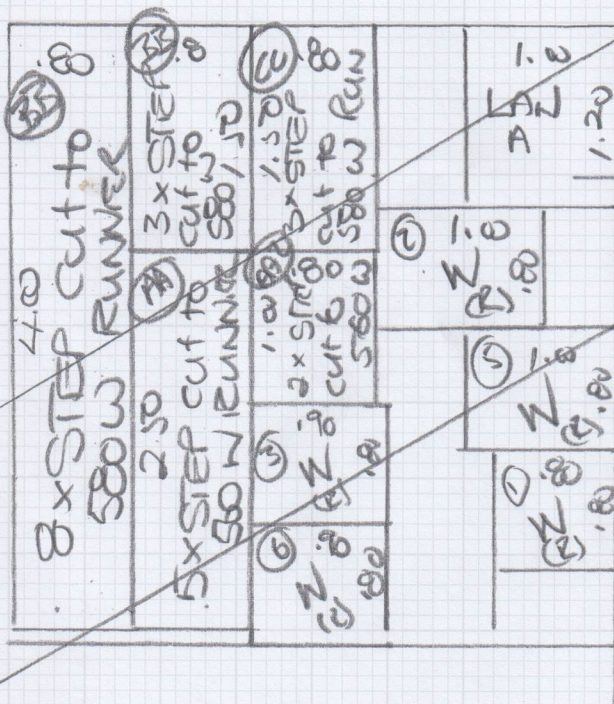

Option A

Cutting Plan

mrcarpet
DESIGNS FOR FLOORS

Job No: F30888

Name: CAROLINA

Address: Powtakis

Tel: SW63DT

Sheet: of:

SHAPE ON SITE

SHAPE ON SITE

LAN A TO BE SHAPED

4.50 x 4