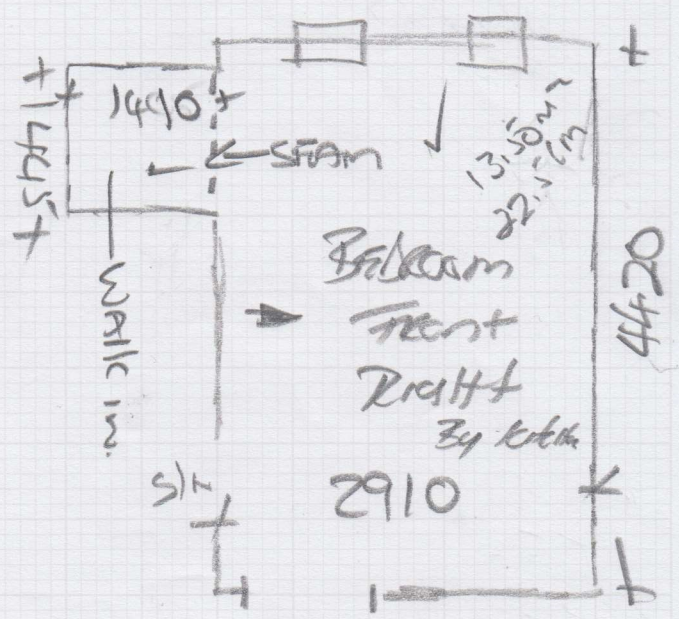

MEASURE

5

mrcarpet
DESIGNS FOR FLOORS
Job No: F30904
Name: LYN CORPORATION
Address: LTD
F1AT 601
Tel: SW 61 EQ
Sheet: 1 of 2

8.20 x 5

3.50 x 5

MEASURE

5

mrcarpet
DESIGNS FOR FLOORS

Job No: F309104
 Name: LBN Corporation
 Address: LTD
 Flat 601
 Tel: SW61EQ
 Sheet: 2 of 2

$3.50 \times 5 =$

Walkin Join

4

$5.80 \times 4 =$

MARBUCE

 mrcarpet
 DESIGNS FOR FLOORS
 F30904
 Job No:
 Name: WAN CORPORATION
 Address: LD
 THT 601
 Tel:
 Sheet: SW 61 EQ