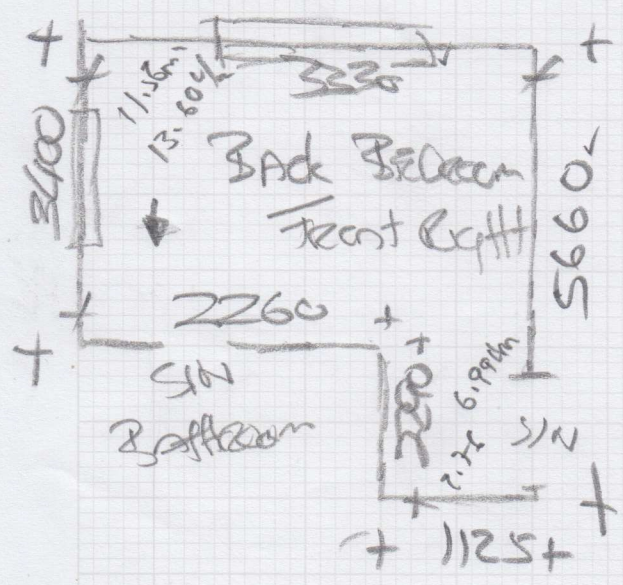

MEASURE

5

mrcarpet
DESIGNS FOR FLOORS
Job No: F30904
Name: LYN CORPORATION
Address: LTD
F1AT 601
Tel: SW 61 EQ
Sheet: 1 of 2

8.20 x 5

3.50 x 5

MEASURE

5

mrcarpet
DESIGNS FOR FLOORS

Job No: F309104
 Name: LBN Corporation
 Address: LTD
 Flat 601
 Tel: SW61EQ
 Sheet: 2 of 2

$3.50 \times 5 =$

Walkin Join

4

$5.80 \times 4 =$

MARBUCE

 mrcarpet
 DESIGNS FOR FLOORS
 F30904
 Job No:
 Name: WAN CORPORATION
 Address: LD
 THT 601
 Tel:
 Sheet: SW 61 EQ