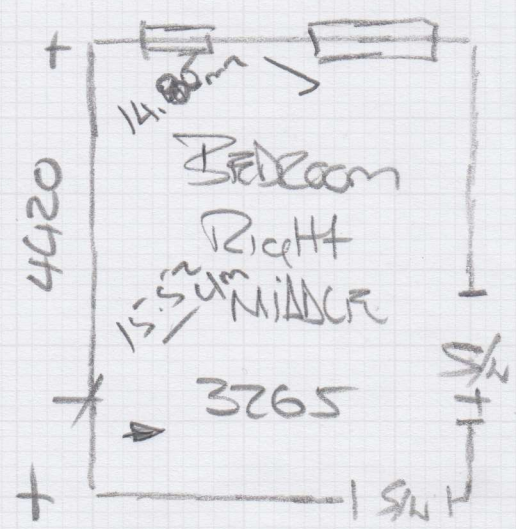

MEASURE

5

mrcarpet
DESIGNS FOR FLOORS
Job No: F30904
Name: LYN CORPORATION
Address: LTD
F1AT 601
Tel: SW 61 EQ
Sheet: 1 of 2

8.20 x 5

3.50 x 5

MEASURE

5

mrcarpet
DESIGNS FOR FLOORS

Job No: F309104
 Name: LBN Corporation
 Address: LTD
 Flat 601
 Tel: SW61EQ
 Sheet: 2 of 2

$3.50 \times 5 =$

Walkin Join

4

$5.80 \times 4 =$

MARBUCE

 mrcarpet
 DESIGNS FOR FLOORS
 F30904
 Job No:
 Name: WAN CORPORATION
 Address: LD
 THT 601
 Tel:
 Sheet: SW 61 EQ