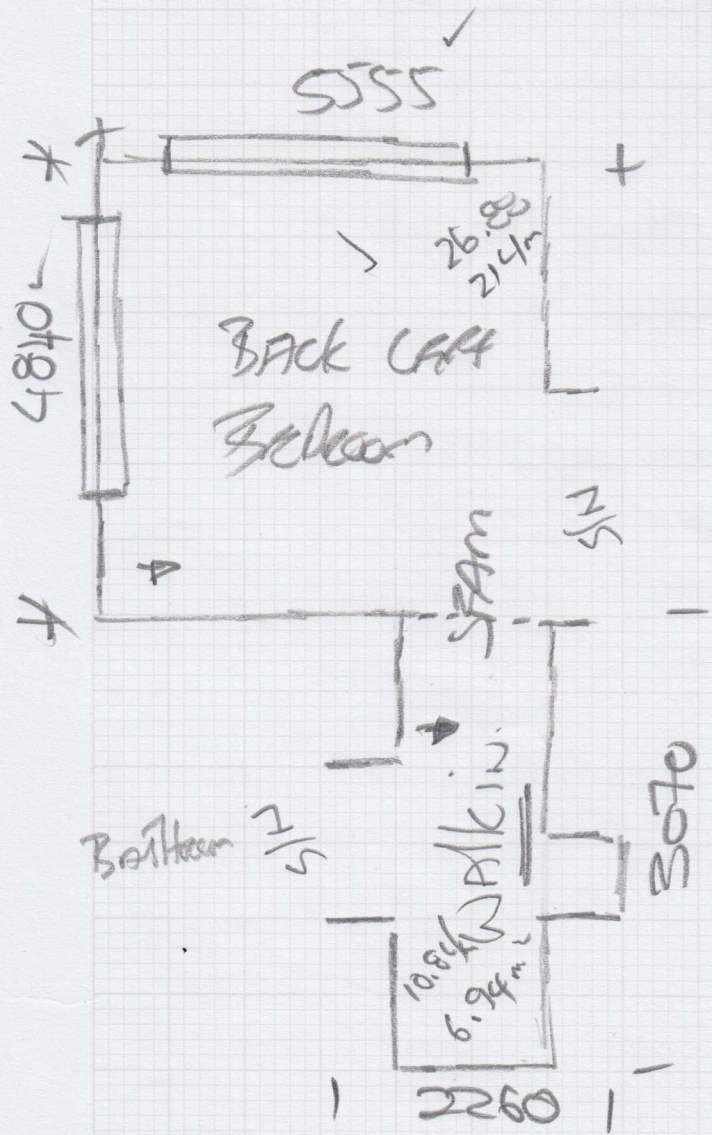

MEASURE

5

mrcarpet
DESIGNS FOR FLOORS
Job No: F30904
Name: LYN CORPORATION
Address: LTD
F1AT 601
Tel: SW 61 EQ
Sheet: 1 of 2

8.20 x 5

3.50 x 5

MEASURE

5

mrcarpet
DESIGNS FOR FLOORS

Job No: F309104
 Name: LBN Corporation
 Address: LTD
 Flat 601
 Tel: SW61EQ
 Sheet: 2 of 2

$3.50 \times 5 =$

Walkin Join

4

$5.80 \times 4 =$

MARBUCE

 mrcarpet
 DESIGNS FOR FLOORS
 F30904
 Job No:
 Name: WAN CORPORATION
 Address: LD
 THT 601
 Tel:
 Sheet: SW 61 EQ