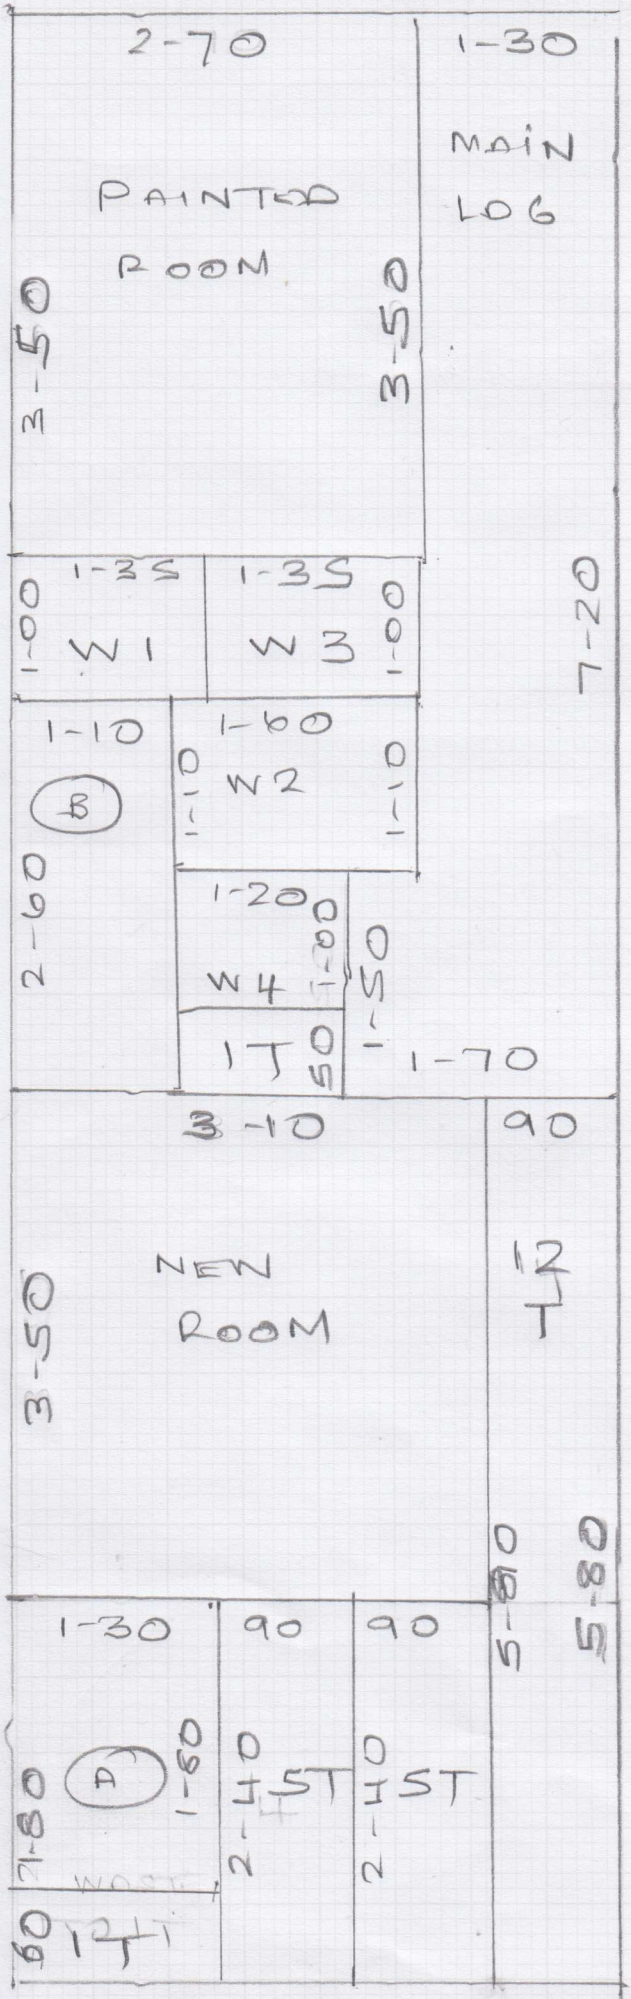

Job No: F30907
 Name: MCENTEE
 Address: 33 LYSIA ST
 SW6 6NF
 Tel:
 Sheet: 1 of 4

'WESTEX'
 ULTIMA MAJOR
 SORBET
 13-00 x 4MTR

* STICK SMOOTHEDGE THROUGHOUT *
 U/FLOOR HEATING
 ** SEAM DOORWAYS **

FIRST FLOOR

F30907

F2 2/35

MCENTEE

33 LYSA STREET

SW6 6NF

3 of 4
2 of 4

MEASURE

Job No: T30907
Name: MCENTER
Address: 33 LYSA ST
Tel: SW66NF
Sheet: 3 OF 4

F30907

F22455

MCENTEE

33 LYDIA STREET

SW6 BNF

TOP FLOOR

4014