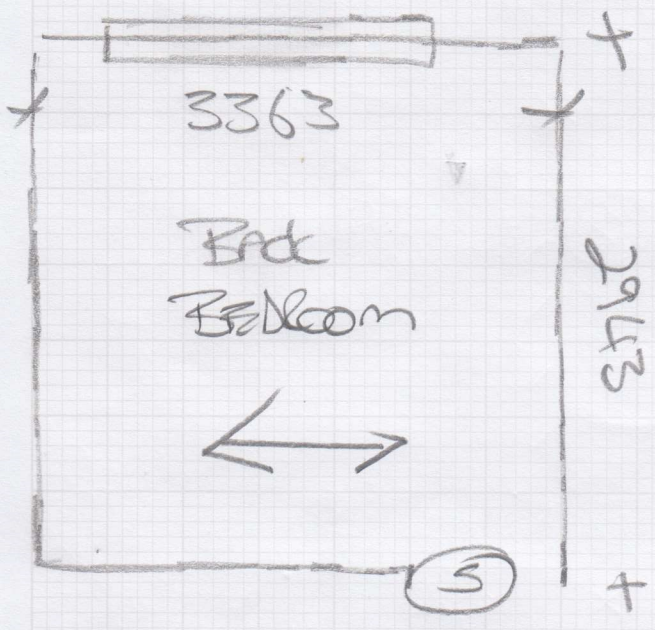

F30907

F2 2/35

MCENTEE

33 LYSA STREET

SW6 6NF

3 of 4
2 of 4

MEASURE

Job No: T30907
Name: MCENTER
Address: 33 LYSA ST
Tel: SW66NF
Sheet: 3 OF 4