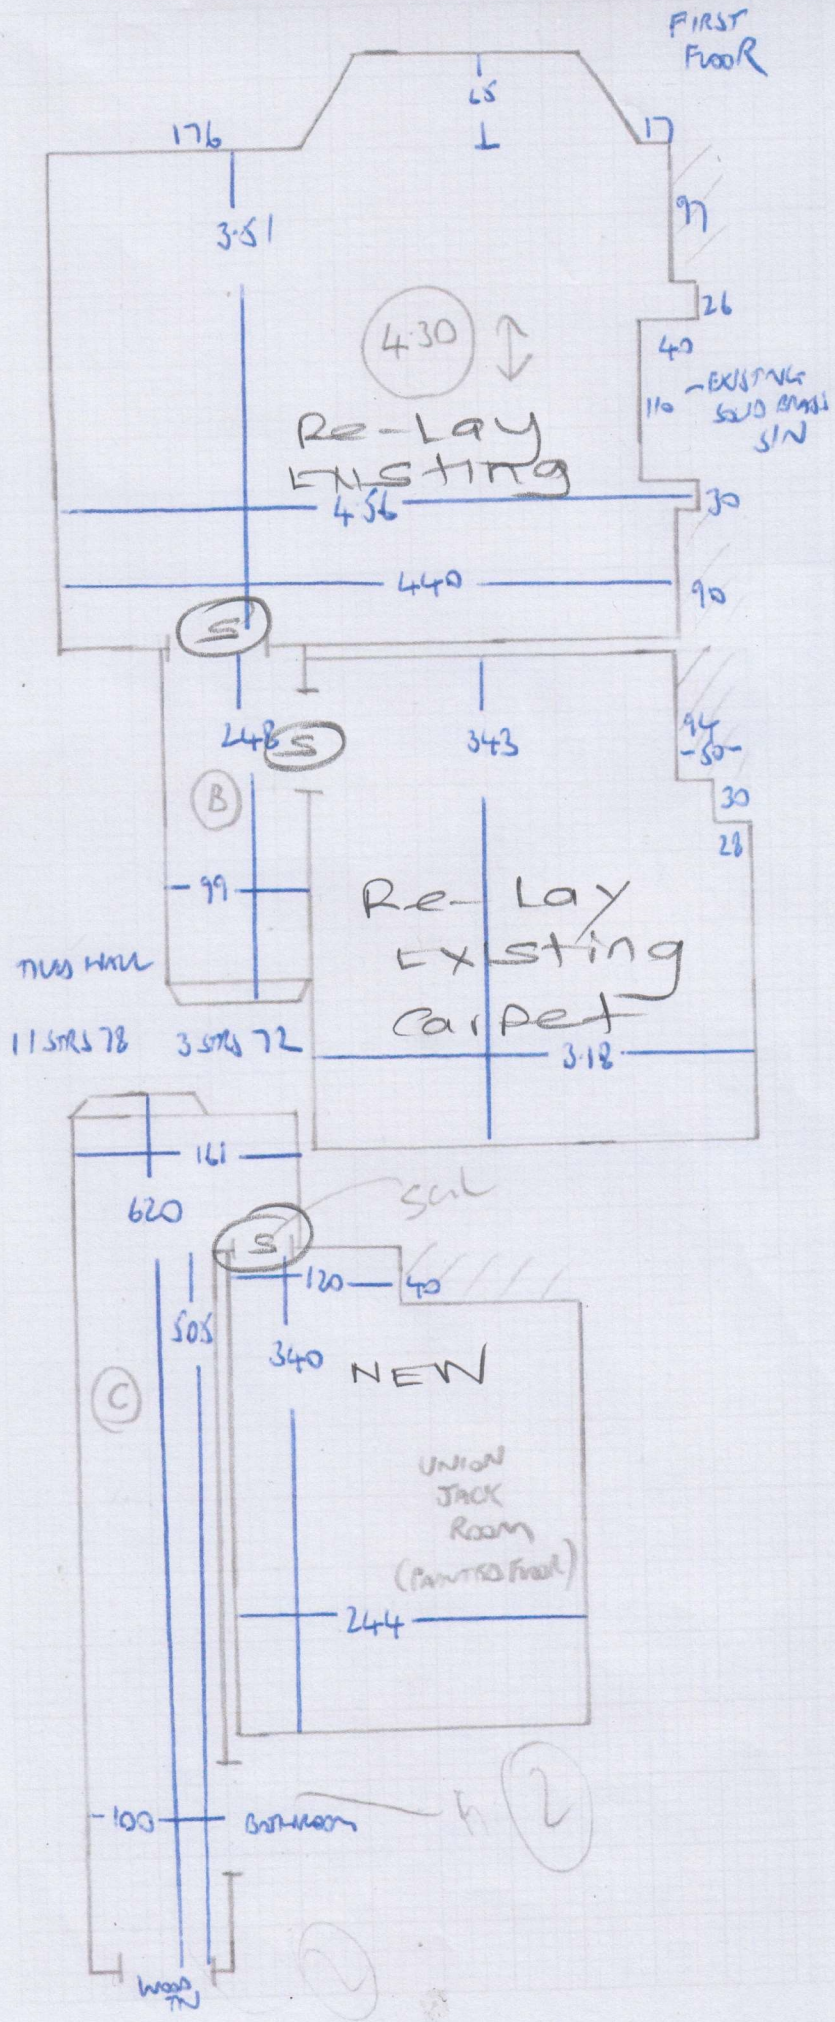

Job No: F30907
 Name: MCENTEE
 Address: 33 LYSIA ST
 SW6 6NF
 Tel:
 Sheet: 1 of 4

'WESTEX'
 ULTIMA MAJOR
 SORBET
 13-00 x 4MTR

* STICK SMOOTHEDGE THROUGHOUT *
 U/FLOOR HEATING
 ** SEAM DOORWAYS **

FIRST FLOOR

F30907

F2 2/35

MCENTEE

33 LYSA STREET

SW6 6NF

3 of 4
2 of 4

MEASURE

Job No: T30907
Name: MCENTER
Address: 33 LYSA ST
Tel: SW66NF
Sheet: 3 OF 4

F30907

F22455

MCENTEE

33 LYDIA STREET

SW6 BNF

TOP FLOOR

4014