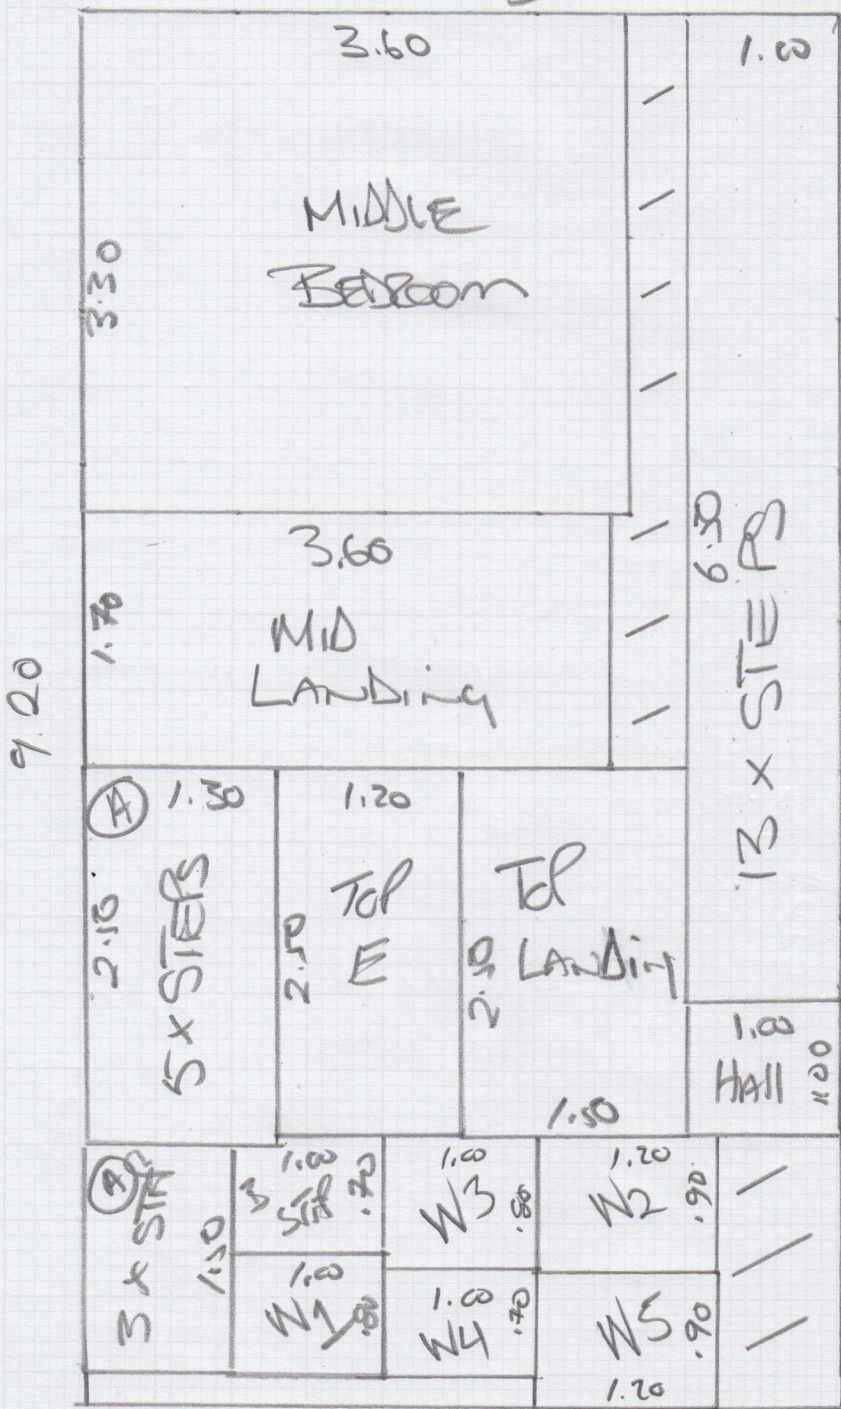

Cutting Plan

5

mrcarpet
DESIGNS FOR FLOORS

Job No: F30915
Name: BEN HARTLEY
Address: 18 MARIE HOLE
Tel: EW66AH
Sheet: 1 of 2

4.30 x 5

5

4.30 x 5

Cutting Plan

5

Job No: F30915
 Name: BEN HARTLEY
 Address: 18 MARTELLA
 SW 16A4
 Tel:
 Sheet: 2 of 2

9.20 x 5