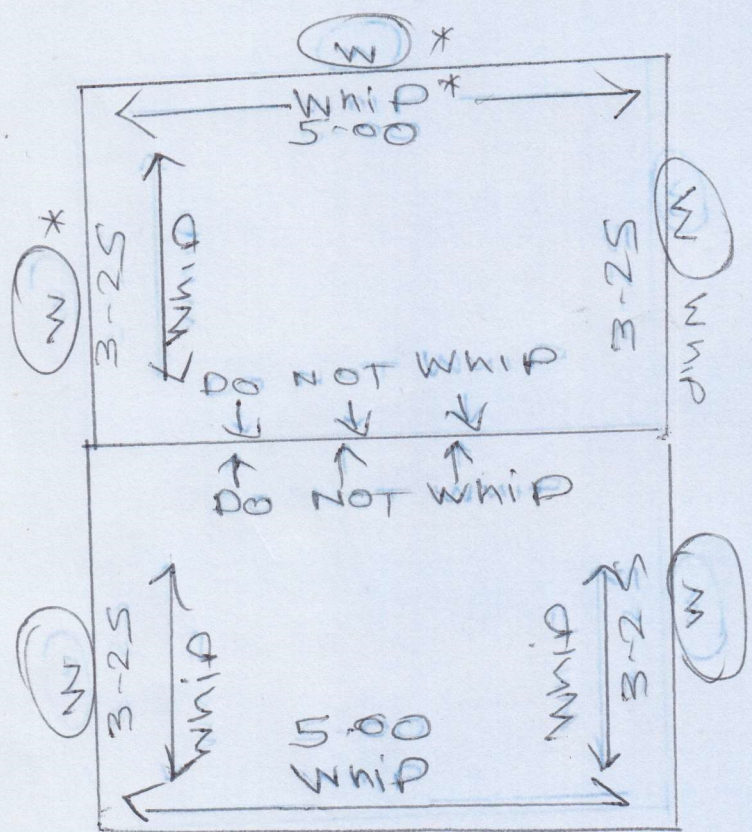

F30928
~~F30609~~
 F30454

~~F30228~~
~~F30228~~
 Dorian Caffot
 collecting
 from ~~Ground~~
 Warehouse
 Lot 1

Please cut down
 to 3-25 x SMTR x 2

~~TEMPORARY PLAINS~~
~~TR 5-2 (PASS CENTER)~~

WELL WATER WELLS-51
~~6-50 x SMTR~~
 (3-25 x SMTR
 3-25 x SMTR)