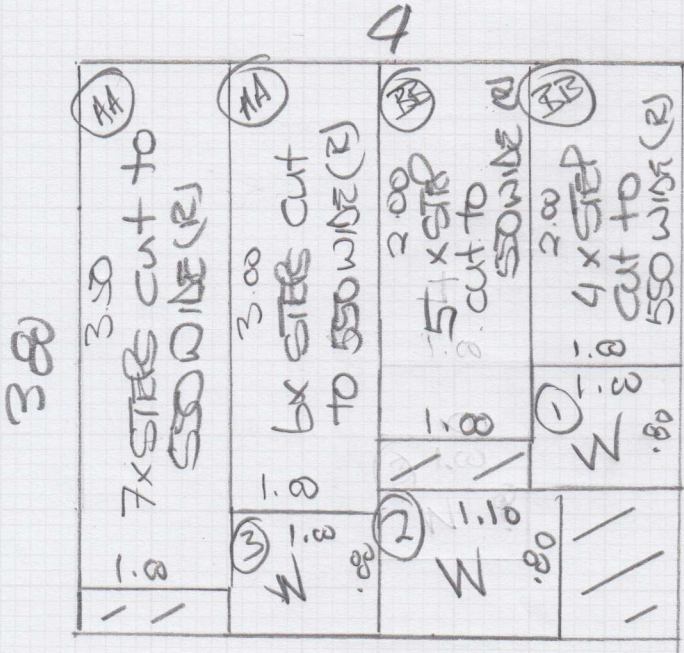

Cutting Plan

mrearpet
DESIGNS FOR FLOORS

Job No: F30933
 Name: Olha
 Address: 1st Floor TIAI
162 Est court
RD
 Tel:
 Sheet: SW 67HB

3.80 x 4.

NEED to SHAPE
 cut ALL STRAIGHT to
 550 WIDE
 SQUARE LIP

STAIR Ribs
 Anticure Ribs

25m x 23
 9mm

MEASURE

Loft Stairs

- (11) 740 x 200 Rise ✓
(1) 740 x 600 w ✓
(2) 1040 x 660 w ✓
(3) 850 x 690 w ✓
695 x 450 x 8 ✓

1st Flight

- (33) 640 x 155 Rise ✓
645 x 440 x 12 ✓

mrcarpet
DESIGNS FOR FLOORS