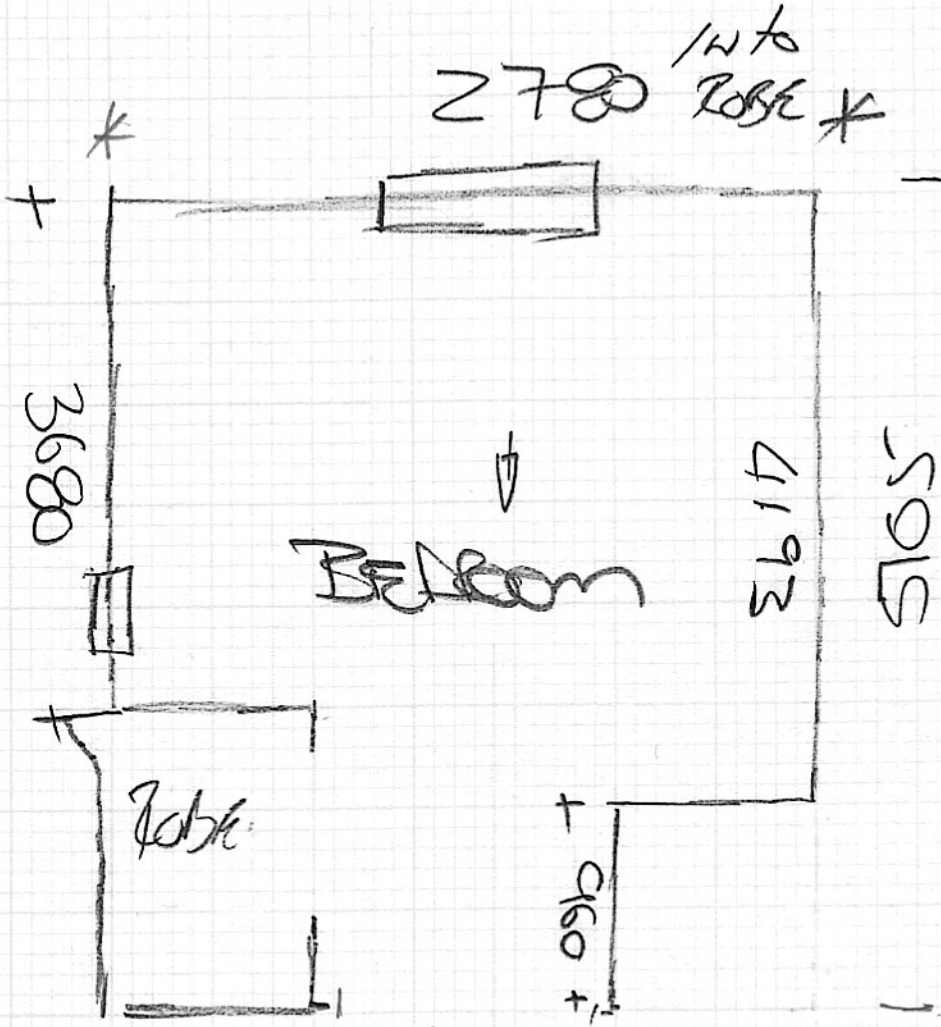

# MEASURE

Job No: T30955  
 Name: GROUND FLOOR  
 Address: TIAI  
 13 CRY HOUND RD  
 Tel:  
 Sheet: W6 8NH

4

FURNITURE  
BED TRAY

USE  
 OFF CUT  
 FOR BATHROOM

5.30 x 4

CARPET  
 INTO  
 ROBE