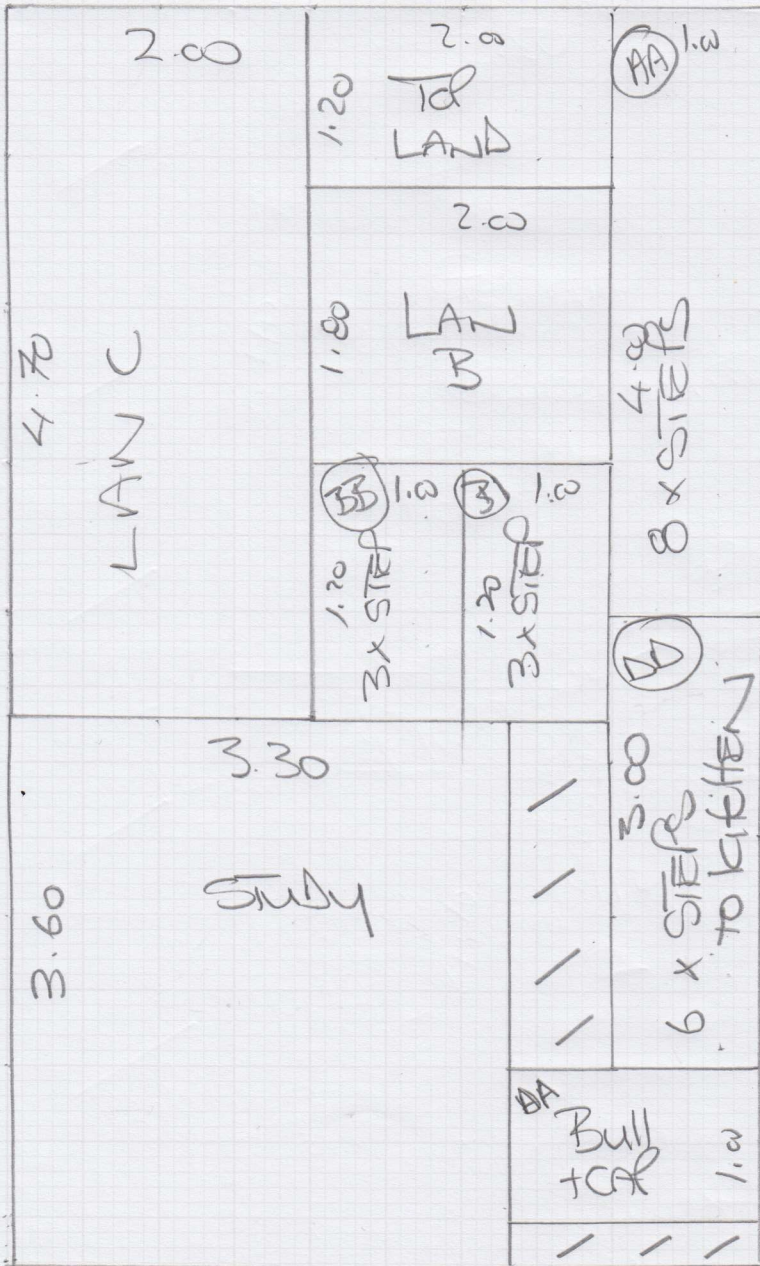

Cutting Plan

LATER

mrcarpet
DESIGNS FOR FLOORS

Job No: **F30965**
CAVIN & LOUISE
WESTMOORELAND
37 Tamworth
Street
 Tel:
 Sheet: **SW 61LF**
1 of 2

First Flight Runner

540 WIDE

Cutting Plan

Job No: F30965
Mr CARIN & Louise
WESTMORE LAND
37 Tamworth
Tel: ST
Sheet: of
2 of 2

3.70 x 4

3.90 x 4