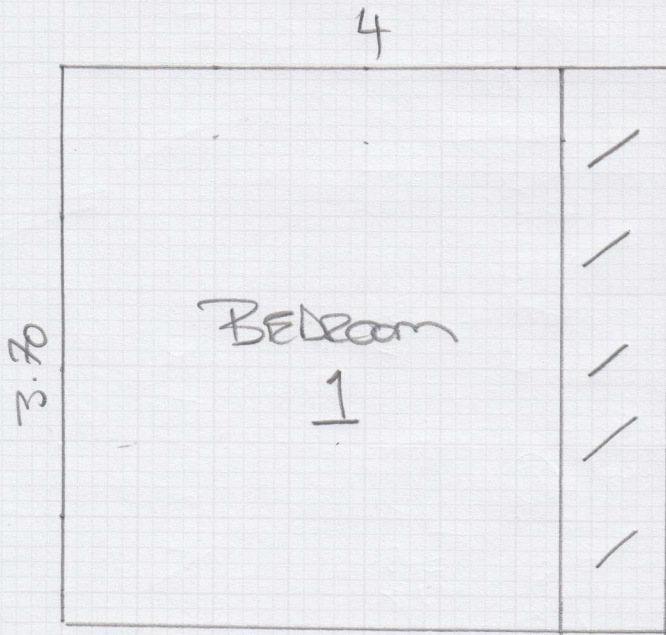

Cutting Plan

LATER

mrcarpet
DESIGNS FOR FLOORS

Job No: **F30965**
CAVIN & LOUISE
WESTMOORELAND
37 Tamworth
Street
 Tel:
 Sheet: **SW 61LF**
1 of 2

First Flight Runner

540 WIDE

Cutting Plan

Job No: F30965
Mr CARIN & Louise
WESTMORE LAND
37 Tamworth
Tel: ST
Sheet: of
2 of 2

3.70 x 4

3.90 x 4