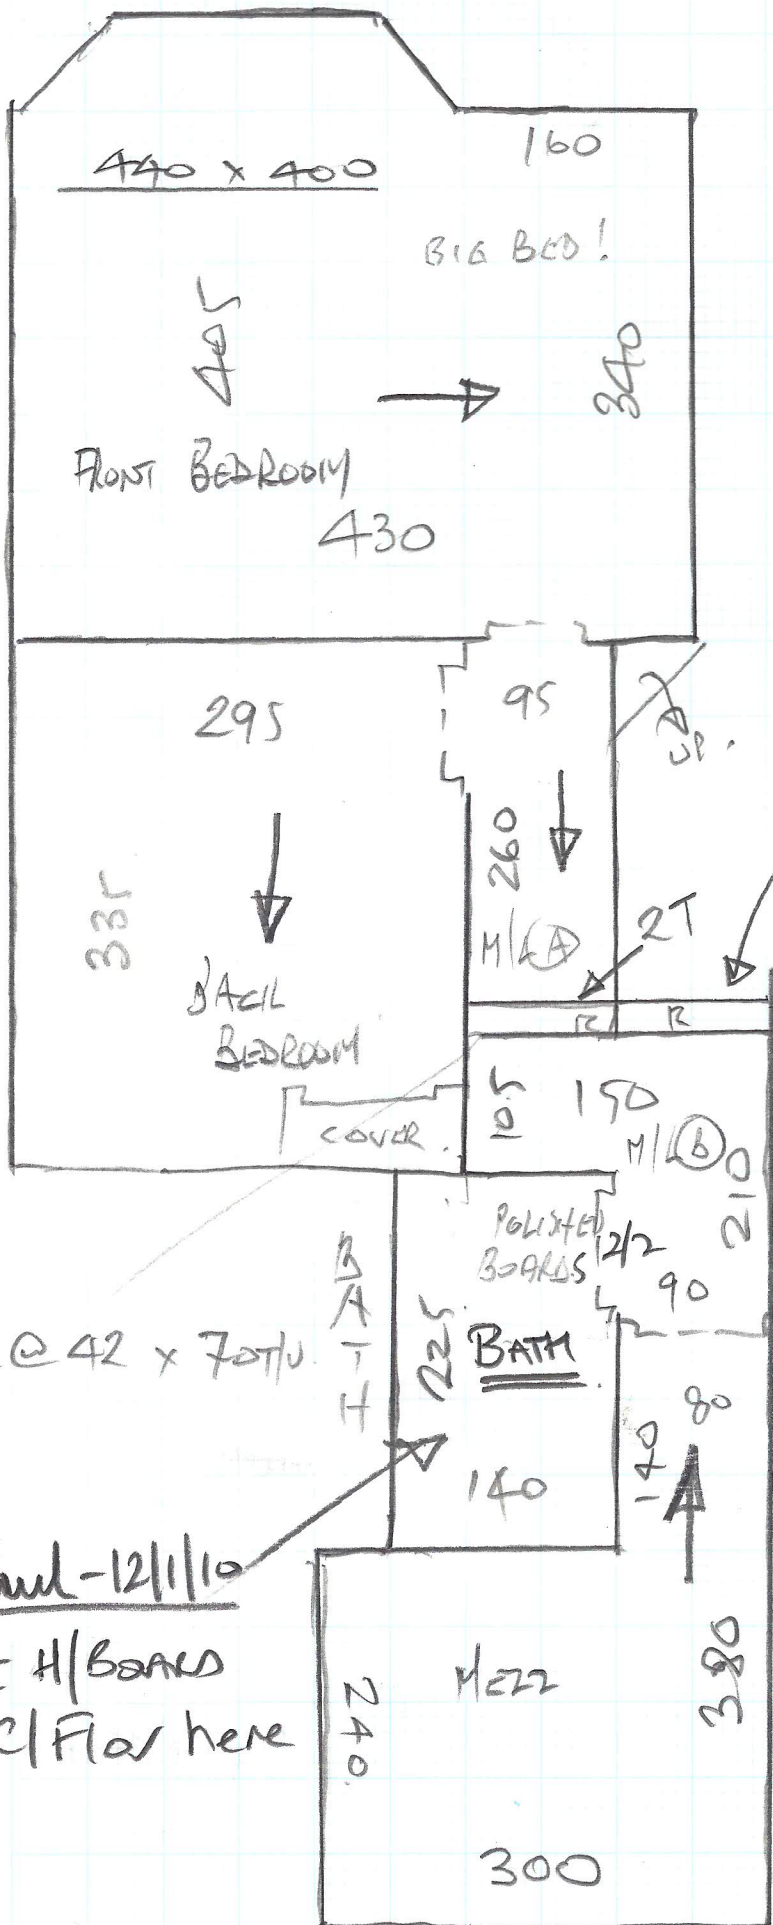

Cobalt Twist - Col. 25/1/05 Fossil.

mrcarpets

Job No: P23637
 Name: Williams
 Address:
 Tel: 1 of 2
 Sheet:

FRONT BEDROOM
 440 x 400
 LOFT BEDROOM
 435 x 400

CUT PLAN
 585 x 400
 470 x 400
 1930 x

= 77.2 M²

* Leolan Room 2 SR
SAHARA - 112700.35
 150 x 300
 = 4.5 M²

Keys from Winkward, 40 New Kings RD, SW6

* Hoover on Completion *

FAXED
 22 DEC 2009

P23637

Job No. Williams

Name: Address:

Tel: Sheet:

2 of 2

10 @ 42 x 70 TLV ✓
B/W 45 x 80 ✓

✓ 2 @ 42 x 70 TLV

* Paul - 12/1/10
Fit H/BOARDS
& C/Floor here