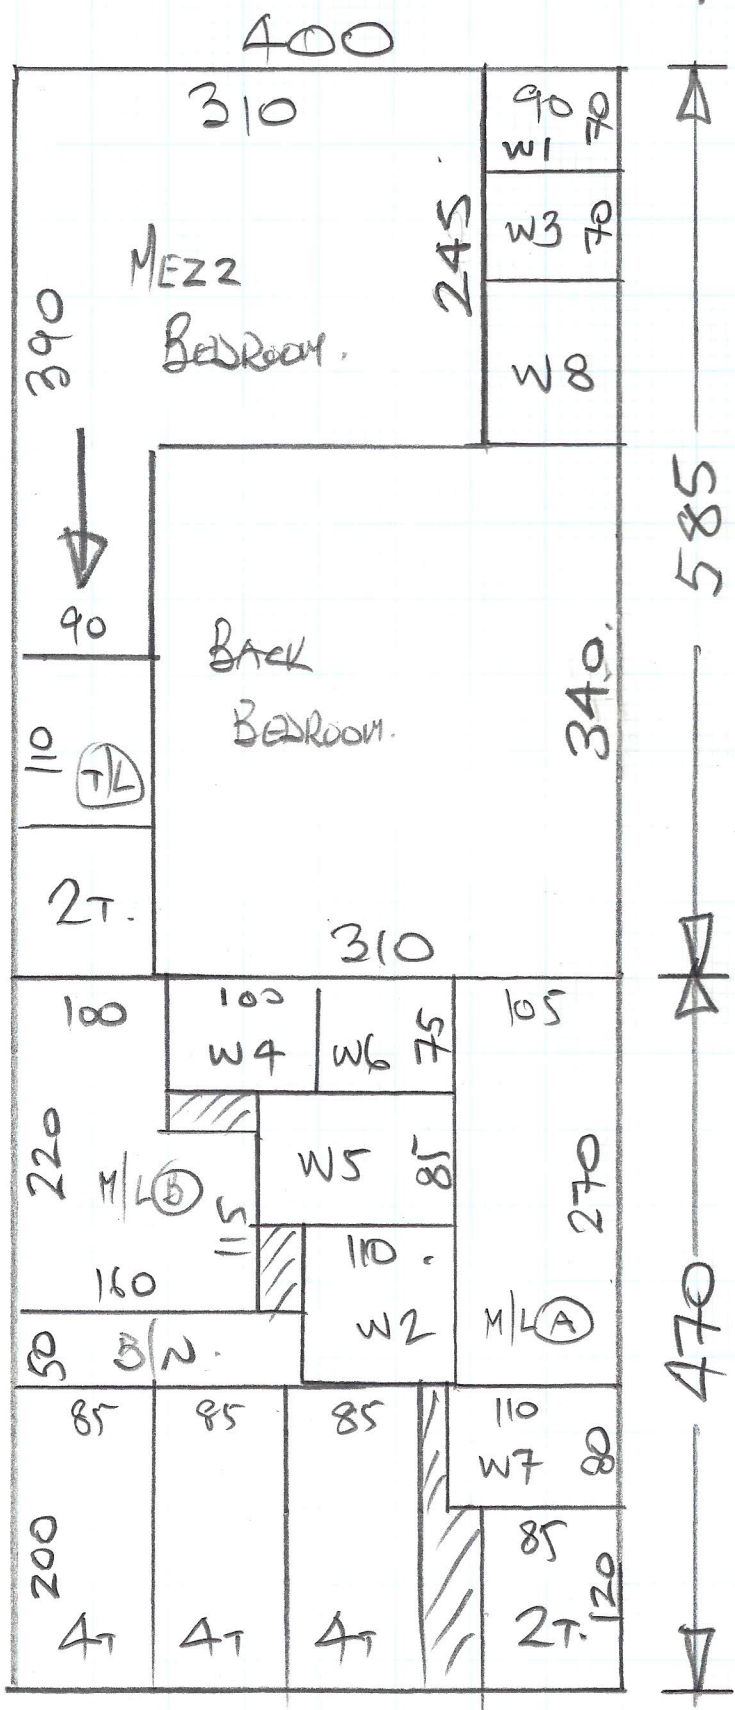

Cobalt Twist - Col. 25/1/05 Fossil.

mrcarpets

Job No: P23637
 Name: Williams
 Address:
 Tel: 1 of 2
 Sheet:

FRONT BEDROOM
 440 x 400
 LOFT BEDROOM
 435 x 400

CUT PLAN
 585 x 400
 470 x 400
 1930 x

= 77.2 M²

* Leolan Room 2 SR
SAHARA - 112700.35
 150 x 300
 = 4.5 M²

Keys from Winkward, 40 New Kings RD, SW6

* Hoover on Completion *

FAXED
 22 DEC 2009

P23637

Job No. Williams

Name: Address:

Tel: Sheet:

2 of 2

10 @ 42 x 70 TLV ✓
B/W 45 x 80 ✓

✓ 2 @ 42 x 70 TLV

* Paul - 12/1/10
Fit H/BOARDS
& C/Floor here