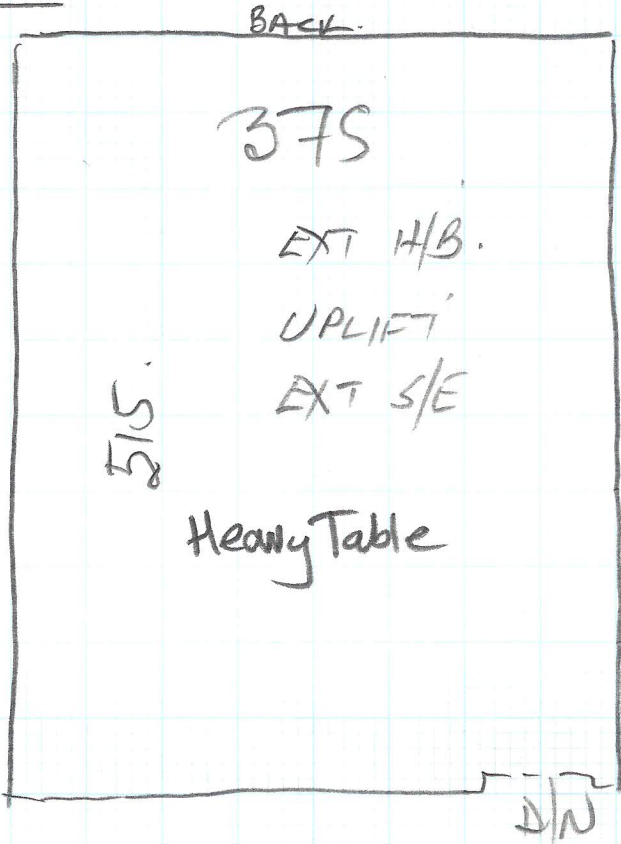

TOP FLOOR

Job No: P23688
 Name: Phillips
 Address:
 Tel:
 Sheet: 1 of 1

Top floor office
 = 600 x 400

* Chrome D/BARS
 T/out

1ST FLOOR

1ST floor office
 = 525 x 400

* MR Phillips will help move large furniture if Nec.