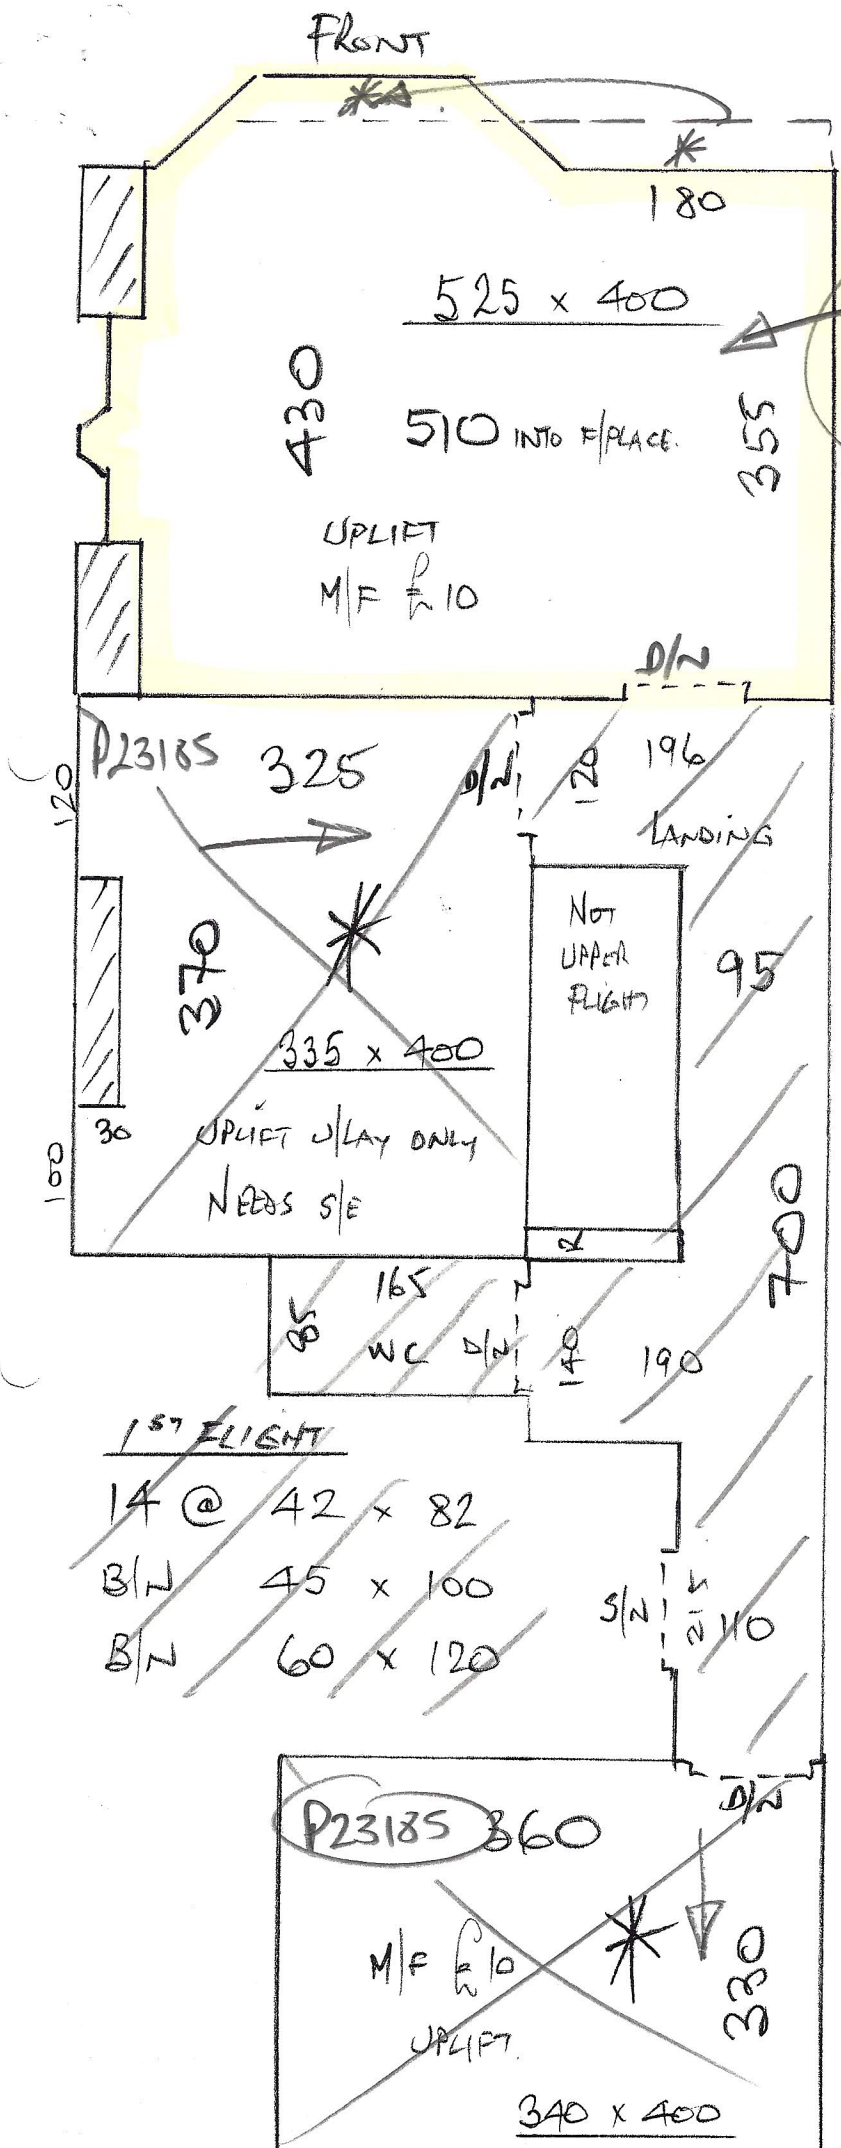

P23685

~~P23185~~
UPTON

This Room only

lot 1

ALPACA - Golden Haze

~~* These 2 beds only at Resort~~

Polished Chrome Doorbars

FAXED
15 JAN 2009