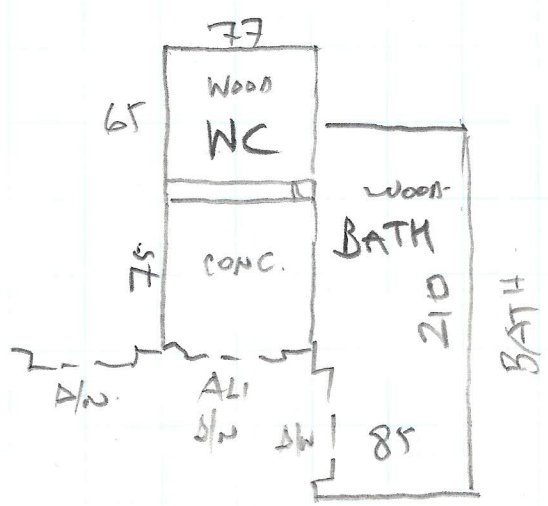

Job No: P23682
Name: JUSTIN STIRLING

Address:

Tel:

Sheet

1 of 1

Cobalt Twist
Col: 251/04

* Re-STRETCH LAMINIA whilst on site

P23685

~~P23185~~
UPTON

This Room only

lot 1

ALPACA - Golden Haze

~~* These 2 beds only at Resort~~

Polished Chrome Doorbars

FAXED
15 JAN 2009

COMFORTWIST Extra - Col. Rye

TOP FLOOR

Job No: P23688
 Name: Phillips
 Address:
 Tel:
 Sheet: 1 of 1

Top floor office
 = 600 x 400

* Chrome D/BARS
 T/out

1ST FLOOR

1ST floor office
 = 525 x 400

* MR Phillips will help move large furniture if Nec.

+ 2 EXTRA D/N AND 2 S/N. (Change all D/BARS on Main LAND)