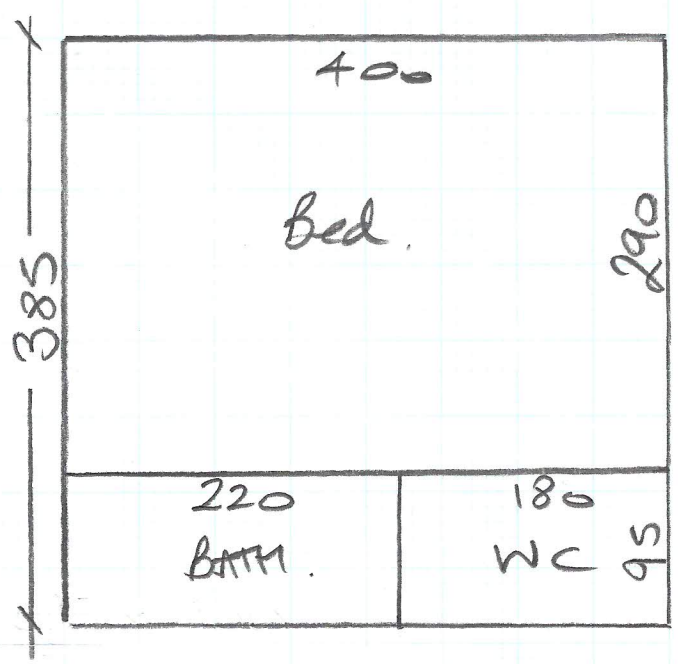

Job No: P23682
Name: JUSTIN STIRLING

Address:

Tel:

Sheet

1 of 1

Cobalt Twist
Col: 251/04

* Re-STRETCH LAMINIA whilst on site

P23685

~~P23185~~
UPTON

This Room only

lot 1

ALPACA - Golden Haze

~~* These 2 beds only at Resort~~

Polished Chrome Doorbars

FAXED
15 JAN 2009

COMFORTWIST Extra - Col. Rye

TOP FLOOR

Job No: P23688
 Name: Phillips
 Address:
 Tel:
 Sheet: 1 of 1

Top floor office
 = 600 x 400

* Chrome D/BARS
 T/out

1ST FLOOR

1ST floor office
 = 525 x 400

* MR Phillips will help move large furniture if Nec.