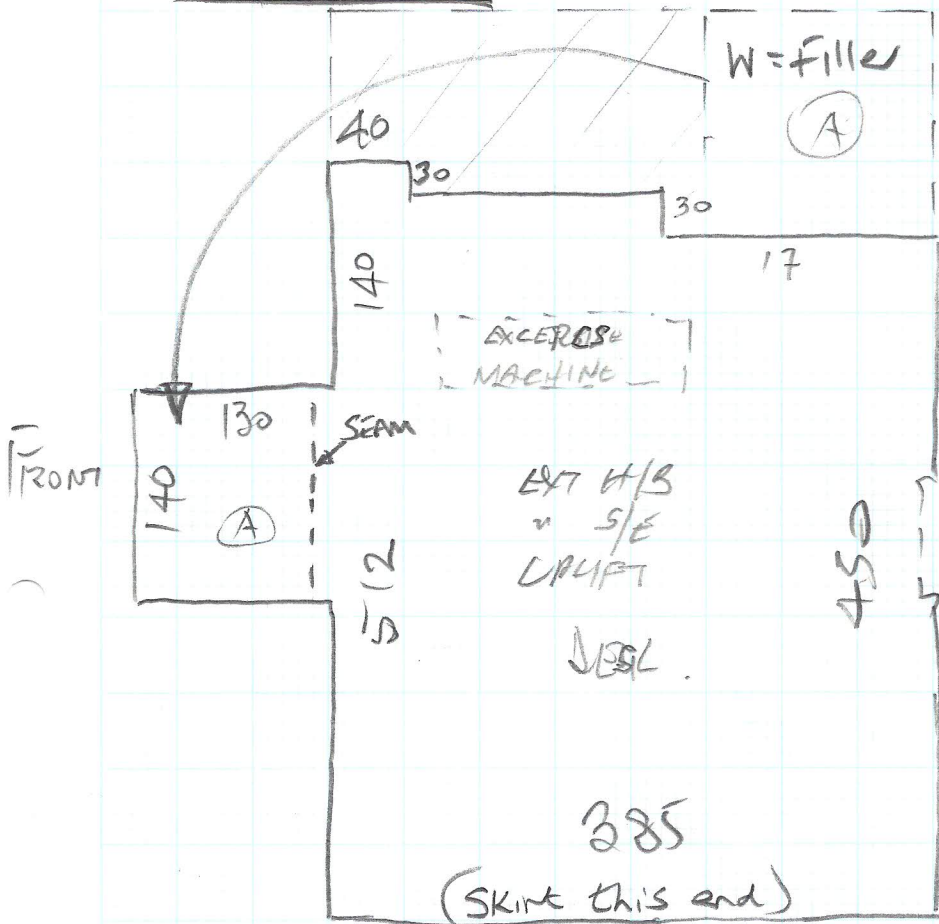

~~P23185~~
UPTON

This Room only

lot 1

ALPACA - Golden Haze

~~* These 2 beds only at Resort~~

Polished Chrome Doorbars

FAXED
15 JAN 2009

COMFORTWIST Extra - Col. Rye

TOP FLOOR

Job No: P23688
 Name: Phillips
 Address:
 Tel:
 Sheet: 1 of 1

Top floor office
 = 600 x 400

* Chrome D/BARS
 T/out

1ST FLOOR

1ST floor office
 = 525 x 400

* MR Phillips will help move large furniture if Nec.

+ 2 EXTRA D/N AND 2 S/N. (Change all D/BARS on Main LAND)