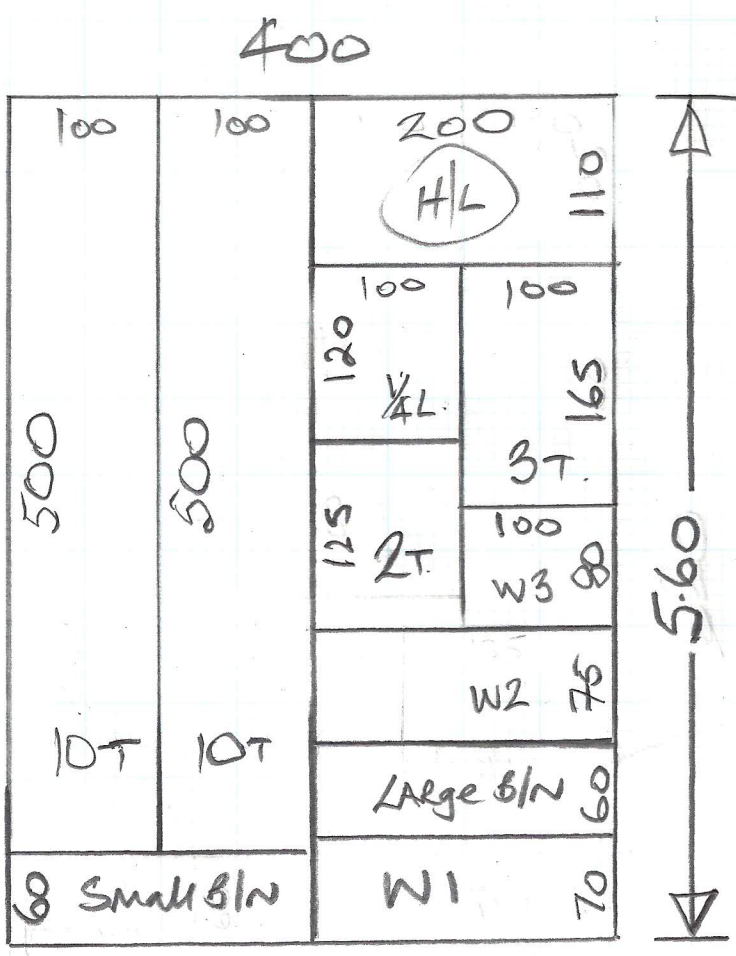

VERMONT 50 MEMPHIS

P23684  
EVANS

lot 5

VERMONT 50 - MEMPHIS

LARGER FRONT BEDROOM

425 x 400

SMALLER FRONT BEDROOM

505 x 400

LARGER BACK BEDROOM

350 x 400

CUT PLANS

580 x 400

695 x 400

2555 x 400

= 102.2 M<sup>2</sup>

MISSISSIPPI STRIPE WS/101 Multi

P23684  
EVANS

Tel:  
Sheet:

2 of 5

Top floor

Job No: P23684  
 Name: EVANS  
 Address:

3 of 5

VERMONT 50  
 Col. Memphis

ANOD BARS  
 on this floor

Sheet:

5 of 5

Ground floor