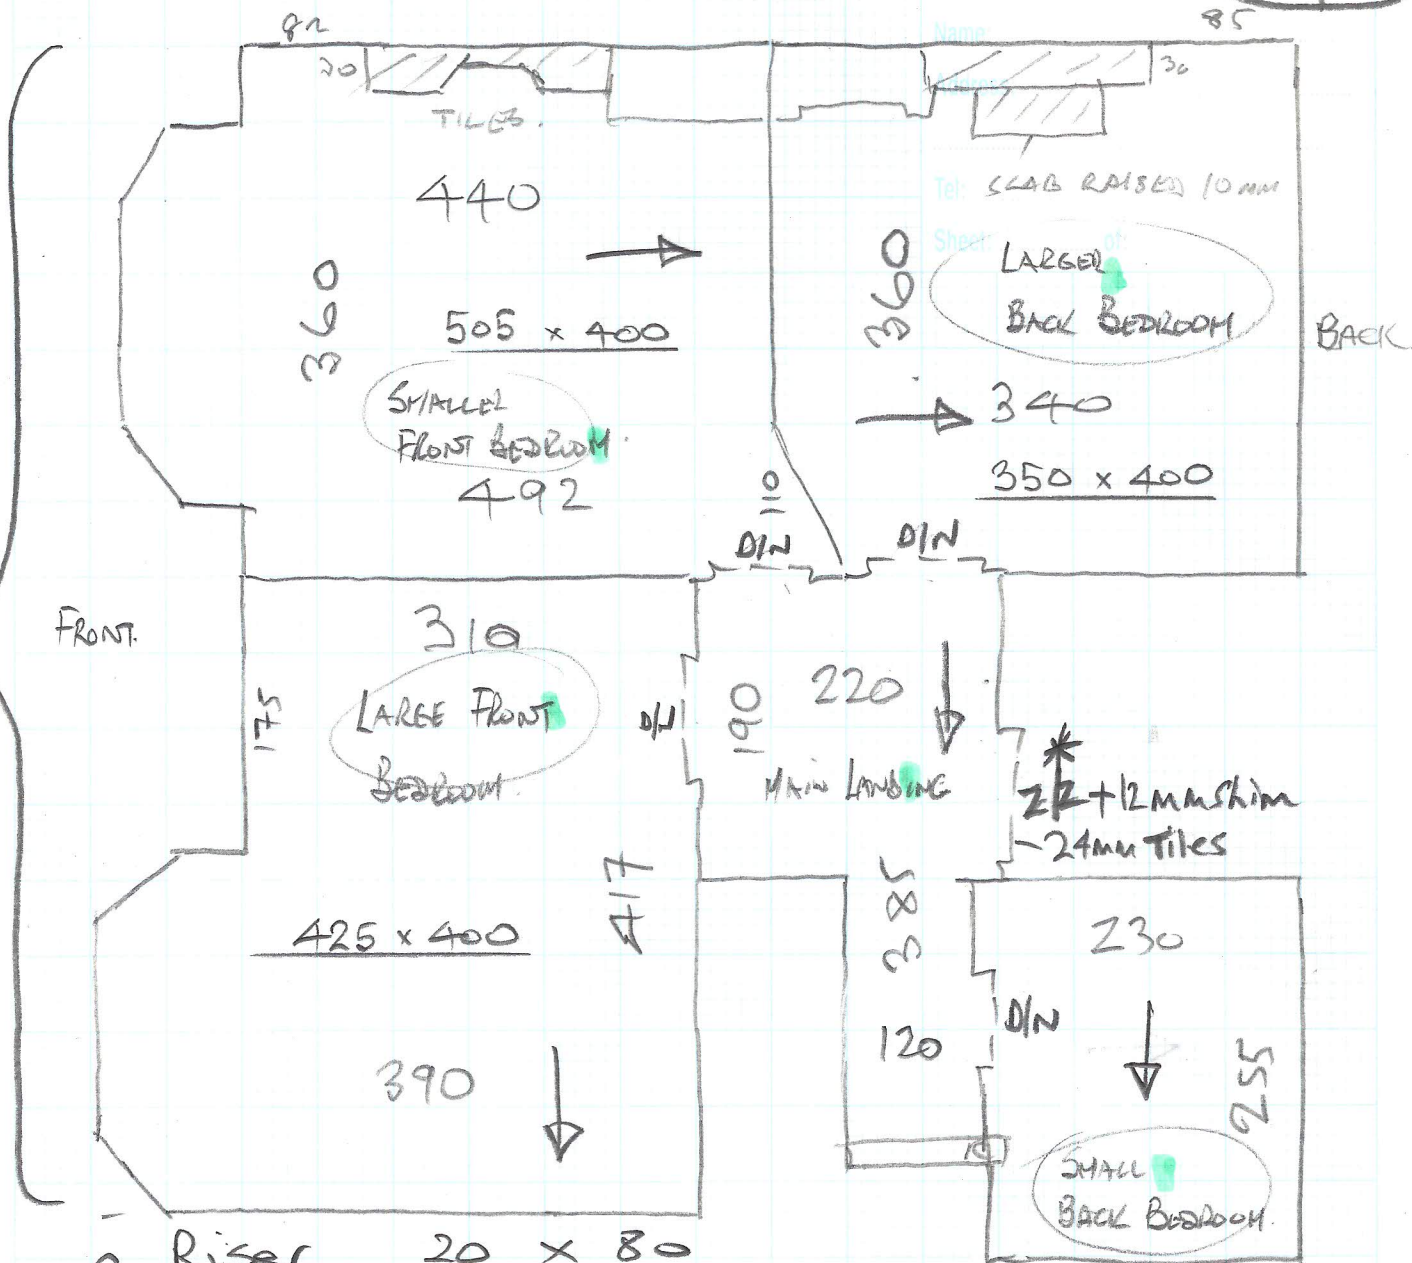

NOT  
 Cupboards

- Riser 20 x 79
- 3 @ 48 x 79 TL ✓
- H/L 96 x 160 ✓
- 10 @ 48 x 76 ✓
- B/N 50 x 95

Mississippi stripe - WS/101

P23684

EVANS

445

1ST floor

Vermont 50 - Memphis

Mississippi stripe  
Col. W5/101

Riser	20	x	80	
2 @	43	x	80	+10 ✓
W1	60	x	95	✓
W2	65	x	115	✓
W3	70	x	80	✓
4L	105	x	80	✓
10 @	43	x	77	✓
B/N	50	x	120	✓

ANOD BARS  
on this floor

Lynton Plak - PEARL

Main Reception 825 x 400

Sheet:

5 of 5

Ground floor