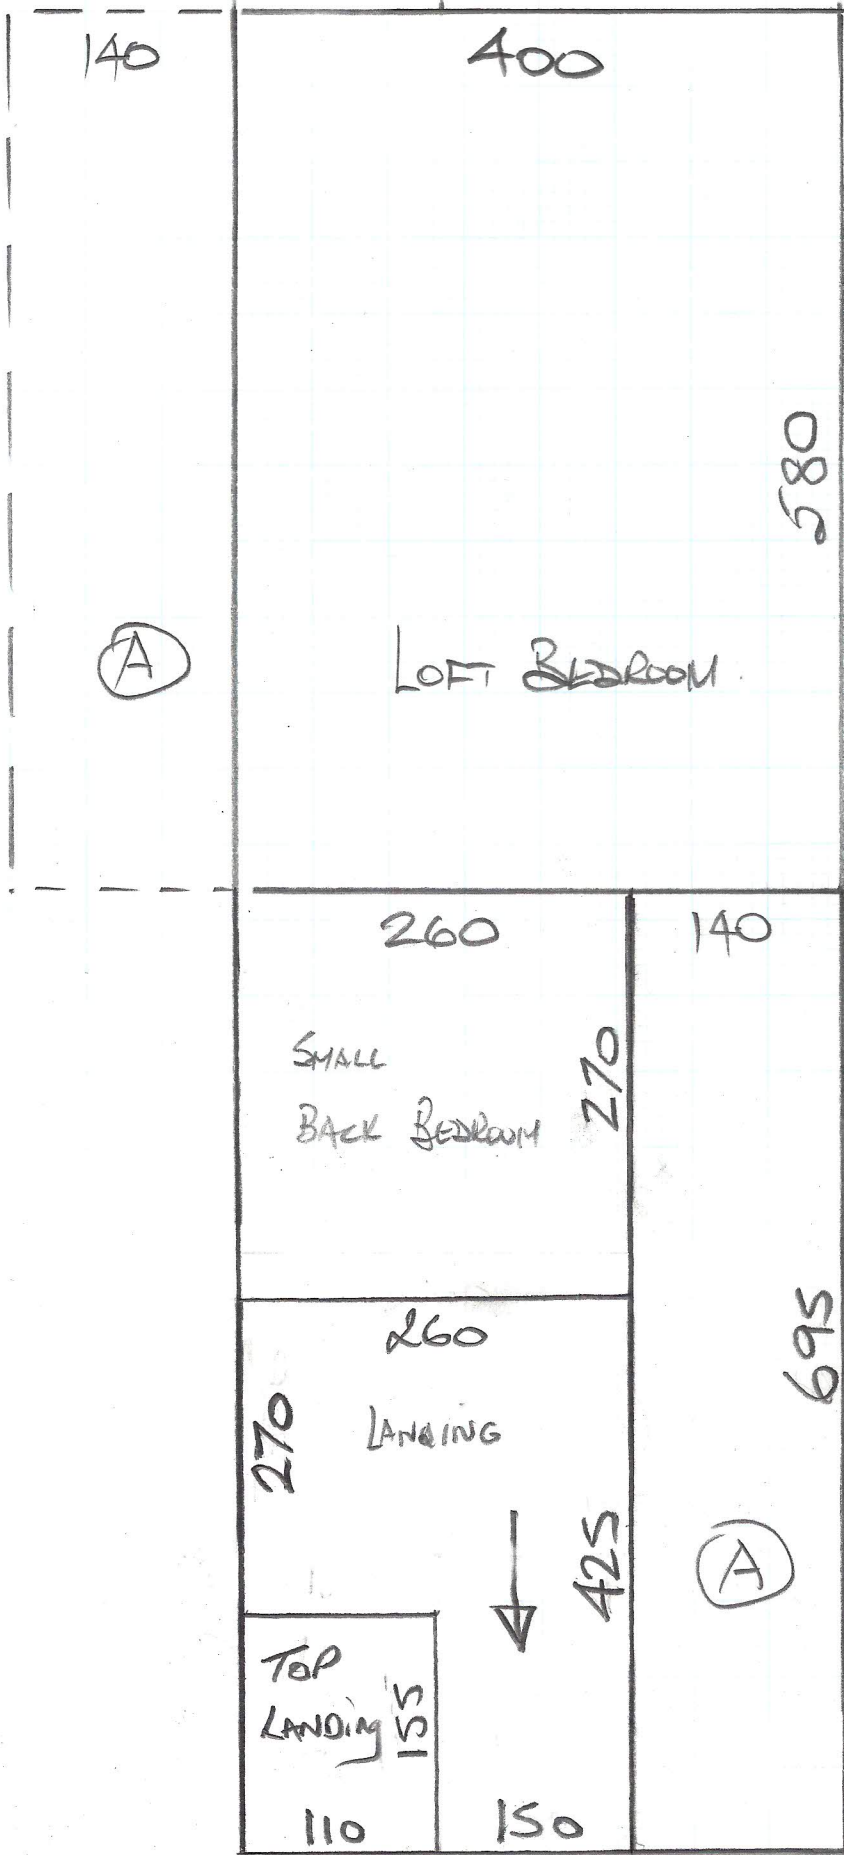

VERMONT 50 MEMPHIS

P23684  
EVANS

lot 5

VERMONT 50 - MEMPHIS

LARGER FRONT BEDROOM

425 x 400

SMALLER FRONT BEDROOM

505 x 400

LARGER BACK BEDROOM

350 x 400

CUT PLANS

580 x 400

695 x 400

2555 x 400

= 102.2 M<sup>2</sup>

MISSISSIPPI STRIPE WS/101 Multi

P23684  
EVANS

Tel:  
Sheet:

2 of 5

Top floor

Job No: P23684  
 Name: EVANS  
 Address:

3 of 5

VERMONT 50  
 Col. Memphis

ANOD BARS  
 on this floor

NOT  
 Cupboards

- Riser 20 x 79
- 3 @ 48 x 79 TL ✓
- H/L 96 x 160 ✓
- 10 @ 48 x 76 ✓
- B/N 50 x 95

Mississippi stripe - WS/101

P23684

EVANS

445

1ST floor

Vermont 50 - Memphis