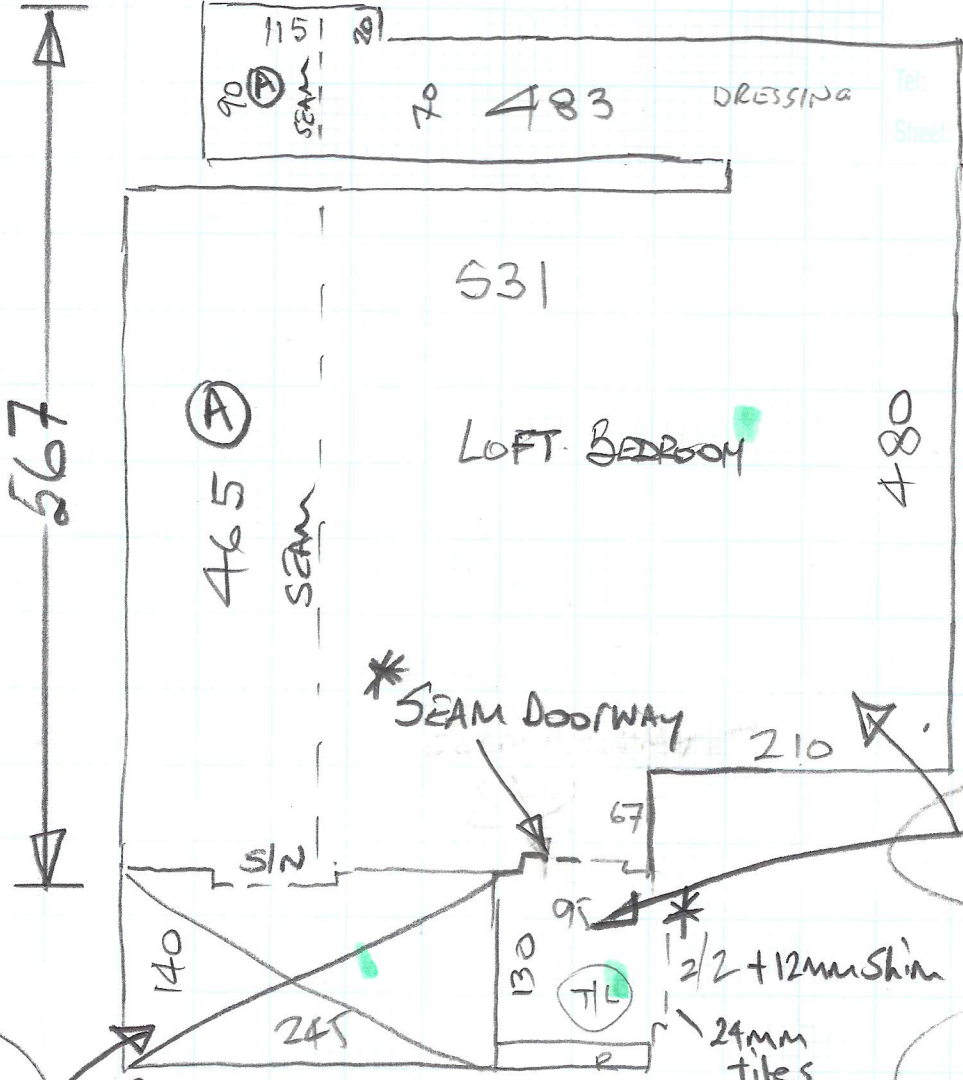

LARGER BACK BEDROOM

350 x 400

CUT PLANS

580 x 400

695 x 400

2555 x 400

= 102.2 M<sup>2</sup>

MISSISSIPPI STRIPE WS/101 Multi

P23684  
EVANS

Tel:  
Sheet:

2 of 5

Top floor

Job No: P23684  
 Name: EVANS  
 Address:

3 of 5

VERMONT 50  
 Col. Memphis

ANOD BARS  
 on this floor

NOT  
 Cupboards

- Riser 20 x 79
- 3 @ 48 x 79 TL ✓
- H/L 96 x 160 ✓
- 10 @ 48 x 76 ✓
- B/N 50 x 95

Mississippi stripe - WS/101

P23684

EVANS

445

1ST floor

Vermont 50 - Memphis

Mississippi stripe  
Col. W5/101

Riser	20	x	80	
2 @	43	x	80	+10 ✓
W1	60	x	95	✓
W2	65	x	115	✓
W3	70	x	80	✓
4L	105	x	80	✓
10 @	43	x	77	✓
B/N	50	x	120	✓

ANOD BARS  
on this floor

Lynton Plak - PEARL

Main Reception 825 x 400