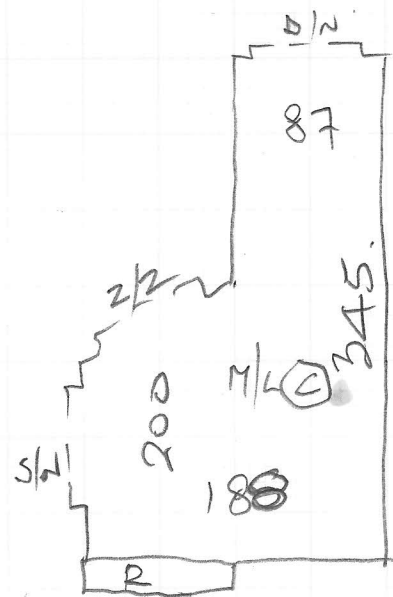

NATURAL FINISH - Col. 3149

P23687
Mayne

1 of 3

Top Bed 540 x 400
Cut Plan 700 x 400
1240 x 400
= 49.60m²

NATURAL IMPRESSIONS C/Flor

Col. 85671

TOP BATH 160 x 200

BATH ENSUITE 140 x 300

If No reply, Call No. 97 for Keys

MRS O'NEIL - 020-8392-1803

Job No: P23687
Name: Mayne
Address:

Tel:
Sheet: Lot 3

Top Bedroom

17.50
1.41
16.40

157
180
37

* Chipboard floor
Lift sledge &
Lay W/boards.
& C/floor

P23687
Mayne

Job No:
Name:
Address:
Tel:
Sheet:

3 of 3

✓ 8 @ 45 x 83 T/U

* Lay H/B on floor

✓ 4 @ 43 x 85

✓ 10 @ 46 x 83 T/U

✓ B/W 55 x 100

✓ B/W 60 x 120