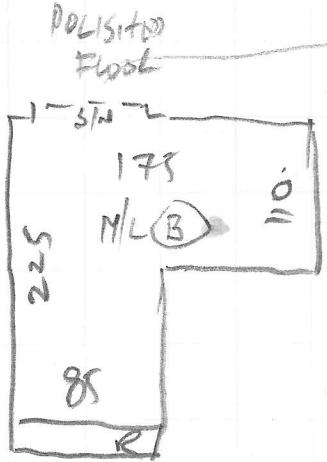

NATURAL FINISH - Col. 3149

P23687
Mayne

1 of 3

Top Bed 540 x 400
Cut Plan 700 x 400
1240 x 400
= 49.60m²

NATURAL IMPRESSIONS C/Flor

Col. 85671

TOP BATH 160 x 200

BATH ENSUITE 140 x 300

If No reply, Call No. 97 for Keys

MRS O'NEIL - 020-8392-1803

Job No: P23687
Name: Mayne
Address:

Tel:
Sheet: Lot 3

Top Bedroom

17.50
1.41
16.40

157
180
37

* Chipboard floor
Lift sledge &
Lay W/boards.
& C/floor

P23687
Mayne

Job No:
Name:
Address:
Tel:
Sheet:

3 of 3

✓ 8 @ 45 x 83 T/U

* Lay H/B on floor

✓ 4 @ 43 x 85

✓ 10 @ 46 x 83 T/U

✓ B/W 55 x 100

✓ B/W 60 x 120