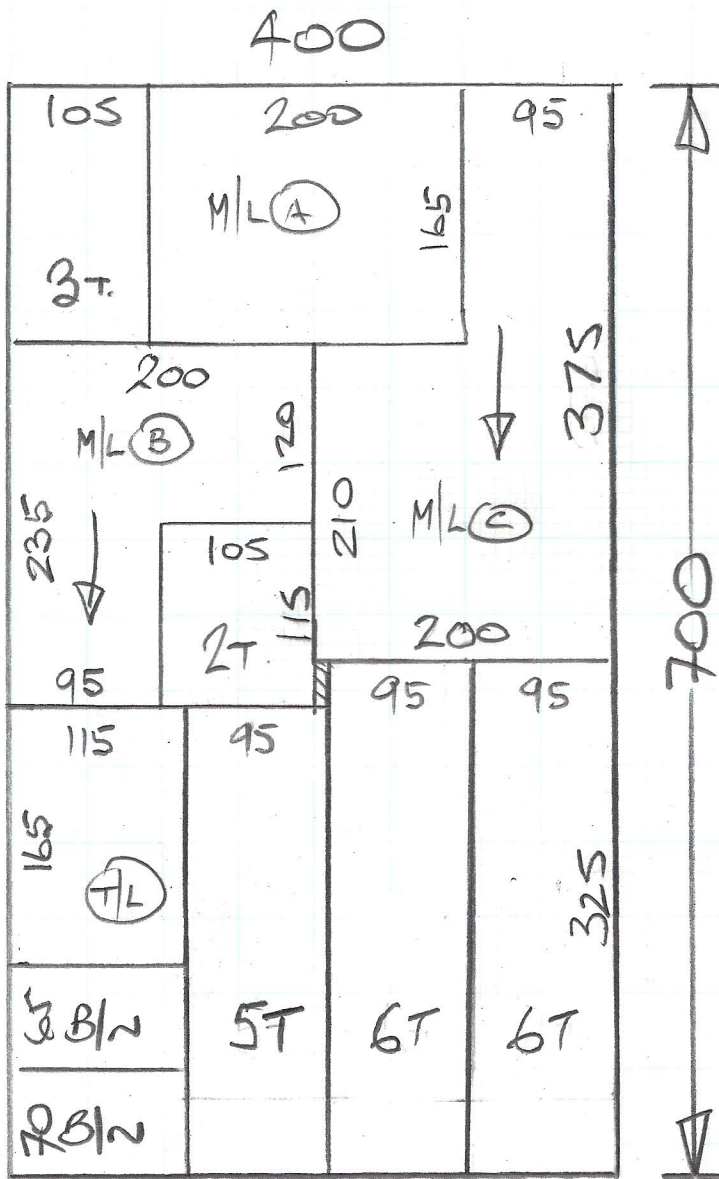

NATURAL FINISH - Col. 3149

P23687
Mayne

1 of 3

Top Bed 540 x 400
Cut Plan 700 x 400
1240 x 400
= 49.60m²

NATURAL IMPRESSIONS C/Flor

Col. 85671

TOP BATH 160 x 200

BATH ENSUITE 140 x 300

If No reply, Call No. 97 for Keys

MRS O'NEIL - 020-8392-1803

Job No: P23687
Name: Mayne
Address:

Tel:
Sheet: Lot 3

Top Bedroom

17.50
1.41
16.40

157
180
37

* Chipboard floor
Lift sledge &
Lay W/boards.
& C/floor

P23687
Mayne

Job No:
Name:
Address:
Tel:
Sheet:

3 of 3

✓ 8 @ 45 x 83 T/U

* Lay H/B on floor

✓ 4 @ 43 x 85

✓ 10 @ 46 x 83 T/U

✓ B/W 55 x 100

✓ B/W 60 x 120