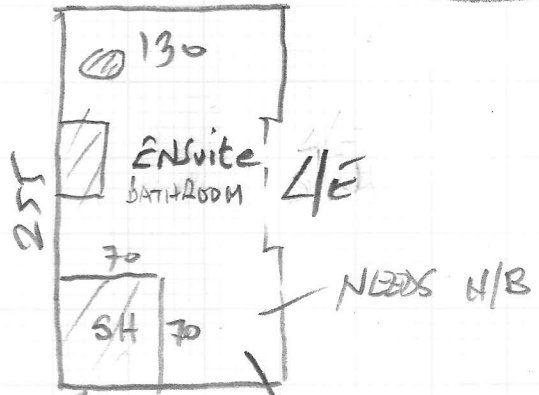

NATURAL FINISH - Col. 3149

P23687
Mayne

1 of 3

Top Bed 540 x 400
Cut Plan 700 x 400
1240 x 400
= 49.60m²

NATURAL IMPRESSIONS C/Flor

Col. 85671

TOP BATH 160 x 200

BATH ENSUITE 140 x 300

If No reply, Call No. 97 for Keys

MRS O'NEIL - 020-8392-1803

Job No: P23687
Name: Mayne
Address:

Tel:
Sheet: Lot 3

Top Bedroom

17.50
1.41
16.40

157
180
37

* Chipboard floor
Lift sledge &
Lay W/boards.
& C/floor

P23687
Mayne

Job No:
Name:
Address:
Tel:
Sheet:

3 of 3

✓ 8 @ 45 x 83 T/U

* Lay H/B on floor

✓ 4 @ 43 x 85

✓ 10 @ 46 x 83 T/U

✓ B/W 55 x 100

✓ B/W 60 x 120