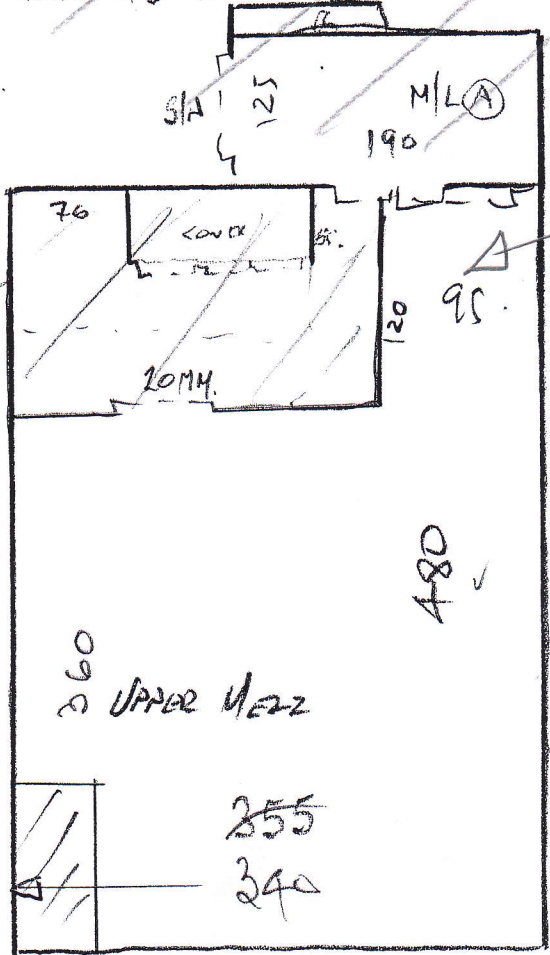

TOP FLOOR

P24182  
Moody

1 of 1

3 @ 44 x 101 TLU.

11 @ 45 x 80

✓ BIN 45 x 100

New\*  
bureau  
built in

Daniel 2/12

Left ex carpet  
in this room  
& trim around  
New BATH.

+ 5 x S/E

Charge £40 CASE  
Dined

\*Customer has ordered  
New carpet for  
site rm, 4 beds + S/C  
that will be fitted  
@ END Jan 2015

BACK