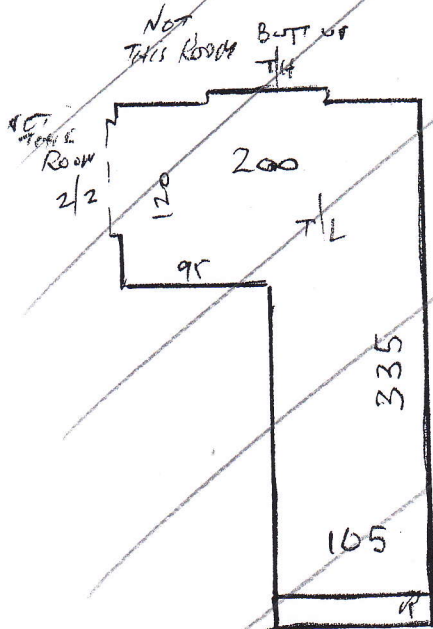

TOP FLOOR

P24182  
Moody

1 of 1

3 @ 44 x 101 TLU.

11 @ 45 x 80

✓ BIN 45 x 100

New\*  
bureau  
built in

Daniel 2/12

Left ex carpet  
in this room  
& trim around  
New BATH.

+ 5 x S/E

Charge £40 CASE  
Dined

\*Customer has ordered  
New carpet for  
site rm, 4 beds + S/C  
that will be fitted  
@ END Jan 2015

BACK