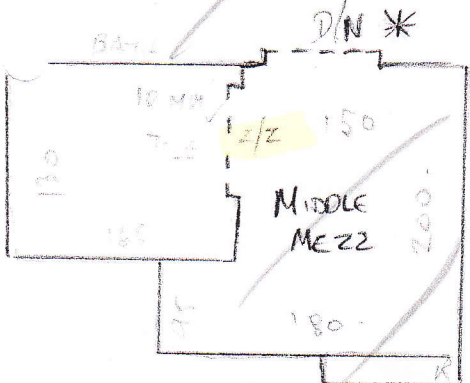

WOOD NOT YET FITTED.  
LEAVE BARS ON SITE  
+ CARPET LONG @ DOOR

P25510  
HACKIN

Customer says  
Carpet cut should  
of Door Here

14/8 - 1st call

Replace this  
Landing &  
stretcher  
Back into  
z/z's upstairs  
(Not sure  
which door, so  
check them  
all)

To Be Fitted  
Before Carpet

- 8 @ 43 x 74
- 3/4 30 x 50
- 3/4 65 x 95

\* CARPET TO BE FITTED  
IN REAR BEDROOM @  
LATER DATE. LEAVE BAR  
ON SITE + CARPET LONG

Fit Black Coir  
to Whole lobby

FAXED 20 NOV 2013

\* Re-stretch Carpet into BAR upstairs

\* Upstairs Doorway

1ST LAND

Fit 2/2

157 LAND

→ ft 2/2