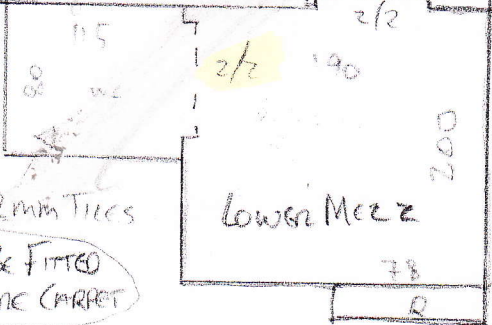

WOOD NOT YET FITTED.  
LEAVE BARS ON SITE  
+ CARPET LONG @ DOOR

P25510  
HACKIN

Customer says  
Carpet cut should  
of Door Here

14/8 - 1st call

Replace this  
Landing &  
stretcher  
Back into  
z/z's upstairs  
(Not sure  
which door, so  
check them  
all)

To Be Fitted  
Before Carpet

- 8 @ 43 x 74
- 3/4 30 x 50
- 3/4 65 x 95

\* CARPET TO BE FITTED  
IN REAR BEDROOM @  
LATER DATE. LEAVE BAR  
ON SITE + CARPET LONG

Fit Black Coir  
to Whole lobby

FAXED 20 NOV 2013

\* Re-stretch Carpet into BAR upstairs

\* Upstairs Doorway

1ST LAND

Fit 2/2

157 LAND

→ ft 2/2