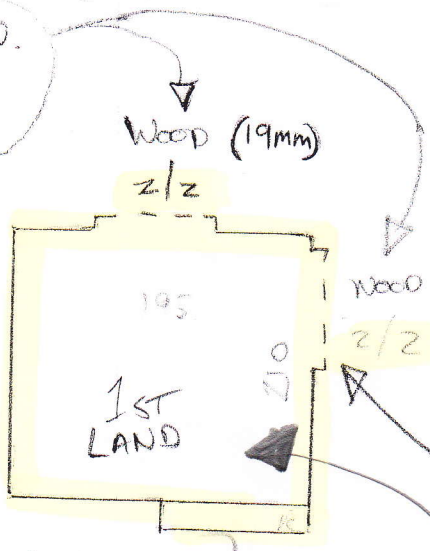

WOOD NOT YET FITTED.  
LEAVE BARS ON SITE  
+ CARPET LONG @ DOOR

P25510  
HACKIN

Customer says  
Carpet cut should  
of Door Here

14/8 - 1st call

Replace this  
Landing &  
stretcher  
Back into  
z/z's upstairs  
(Not sure  
which door, so  
check them  
all)

To Be Fitted  
Before Carpet

- 8 @ 43 x 74
- 3/4 30 x 50
- 3/4 65 x 95

\* CARPET TO BE FITTED  
IN REAR BEDROOM @  
LATER DATE. LEAVE BAR  
ON SITE + CARPET LONG

Fit Black Coir  
to Whole lobby

FAXED 20 NOV 2013

\* Re-stretch Carpet into BAR upstairs

\* Upstairs Doorway

1ST LAND

Fit 2/2

157 LAND

→ ft 2/2