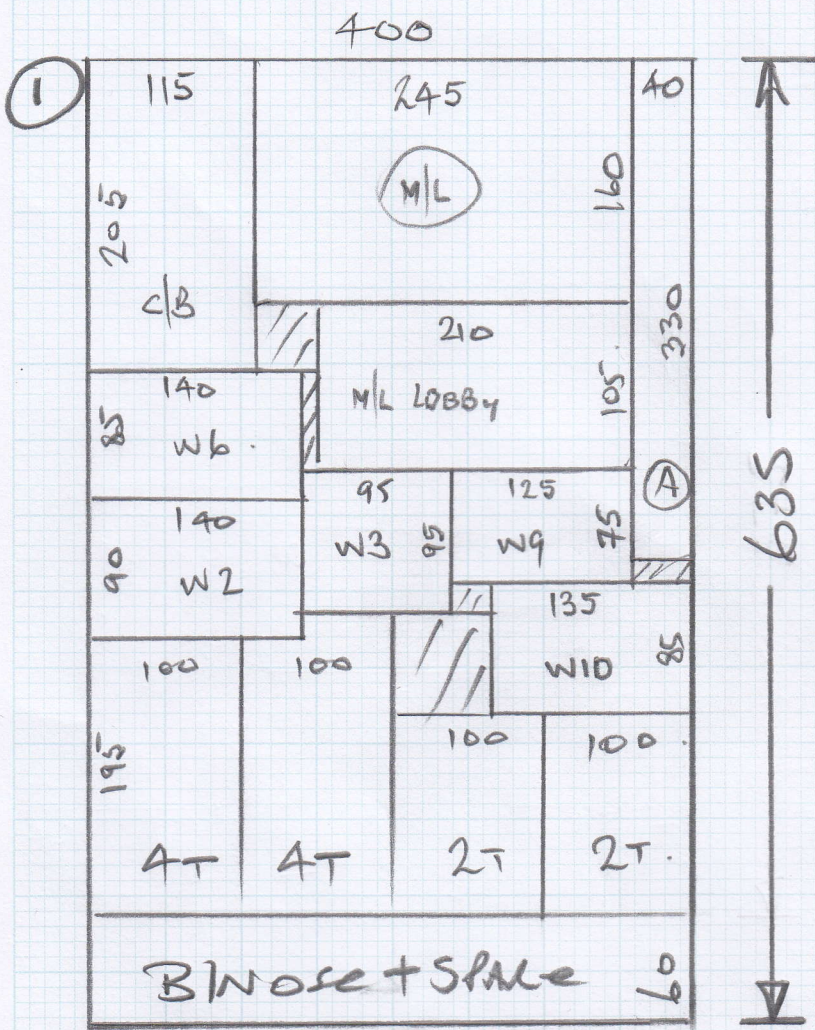

Job No: P25612
Name: Ganhon

Address:
Tel:
Sheet: 1 of 4

Stock Twist 40 - Limestone

- ① 635 x 400
 - ② 455 x 400
 - ③ 560 x 400
-
- 1590 x 400
= 63.6M².

Job No: P25612
Name: Ganhau
Address:

Tel:
Sheet: 2 of 4

1st Floor

mrcarpet
DESIGNS FOR FLOORS

Job No: P25612
Name: Canham
Address: _____
Tel: _____
Sheet: 3 of 4

- WB 60 x 95 ✓
- W9 65 x 115 ✓
- W10 75 x 125 ✓
- W11 65 x 96 ✓
- 7 @ 45 x 89
- B/N 45 x 110 ✓

Top Floor

- ✓ W1 70 x 110
- ✓ W2 80 x 130
- ✓ W3 85 x 85
- 5 @ 43 x 89

- ✓ W4 60 x 100
- ✓ W5 70 x 130
- ✓ W6 75 x 130
- ✓ W7 60 x 100

mrcarpets
DESIGN FOR TODAY

Job No: P25612
Name: Gamhan
Address: _____
Tel: _____
Sheet: 4 of 4

Keats

3 bedroom home

Plots 1, 2*, 49*, 58*, 71 - 73, 110 and 111*

*Handed plots

- An attractive 3 bedroom home featuring a spacious lounge and dining area
- Separate kitchen with room for a breakfast table
- Lounge features French doors leading to outdoor space
- Ground floor WC
- First floor offers a double and single bedroom
- Second floor features a superb master bedroom, with en suite and shower