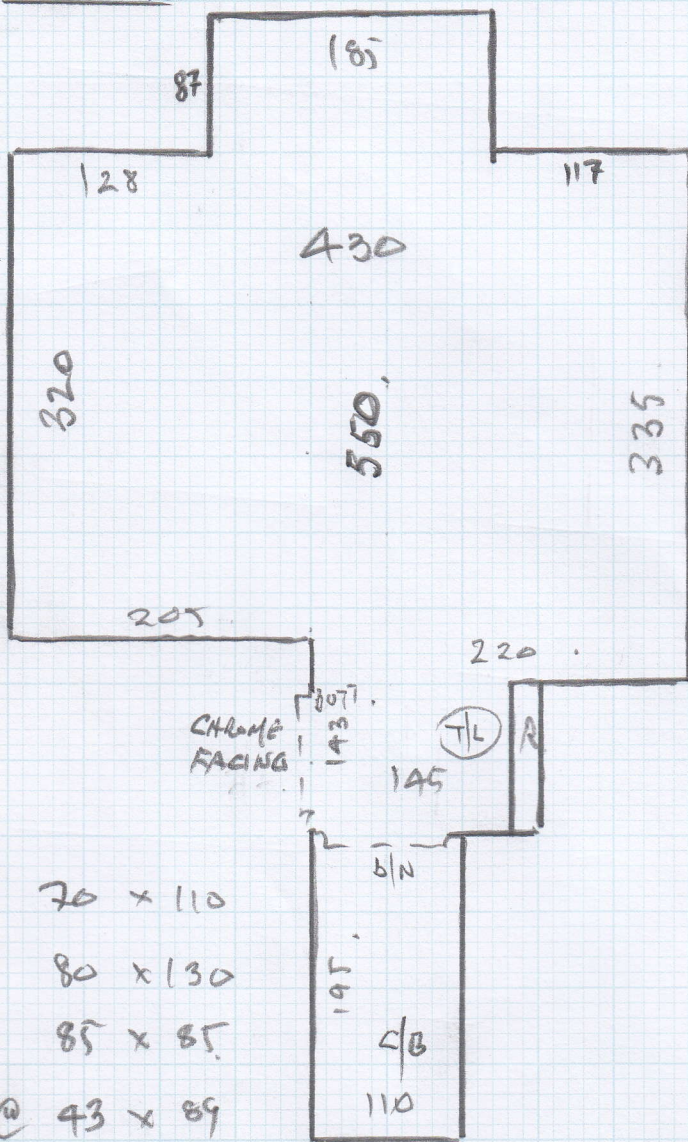

Job No: P25612
Name: Ganhon

Address:
Tel:
Sheet: 1 of 4

Stock Twist 40 - Limestone

- ① 635 x 400
 - ② 455 x 400
 - ③ 560 x 400
-
- 1590 x 400
= 63.6M².

Job No: P25612
Name: Ganhau
Address:

Tel:
Sheet: 2 of 4

1st Floor

mrcarpet
DESIGNS FOR FLOORS

Job No: P25612
Name: Canham
Address: _____
Tel: _____
Sheet: 3 of 4

- WB 60 x 95 ✓
- W9 65 x 115 ✓
- W10 75 x 125 ✓
- W11 65 x 96 ✓
- 7 @ 45 x 89
- B/N 45 x 110 ✓

Top Floor

- ✓ W1 70 x 110
- ✓ W2 80 x 130
- ✓ W3 85 x 85
- 5 @ 43 x 89

- ✓ W4 60 x 100
- ✓ W5 70 x 130
- ✓ W6 75 x 130
- ✓ W7 60 x 100

mrcarpets
DESIGN FOR TODAY

Job No: P25612
Name: Gamhan
Address: _____
Tel: _____
Sheet: 4 of 4

Keats

3 bedroom home

Plots 1, 2*, 49*, 58*, 71 - 73, 110 and 111*

*Handed plots

- An attractive 3 bedroom home featuring a spacious lounge and dining area
- Separate kitchen with room for a breakfast table
- Lounge features French doors leading to outdoor space
- Ground floor WC
- First floor offers a double and single bedroom
- Second floor features a superb master bedroom, with en suite and shower