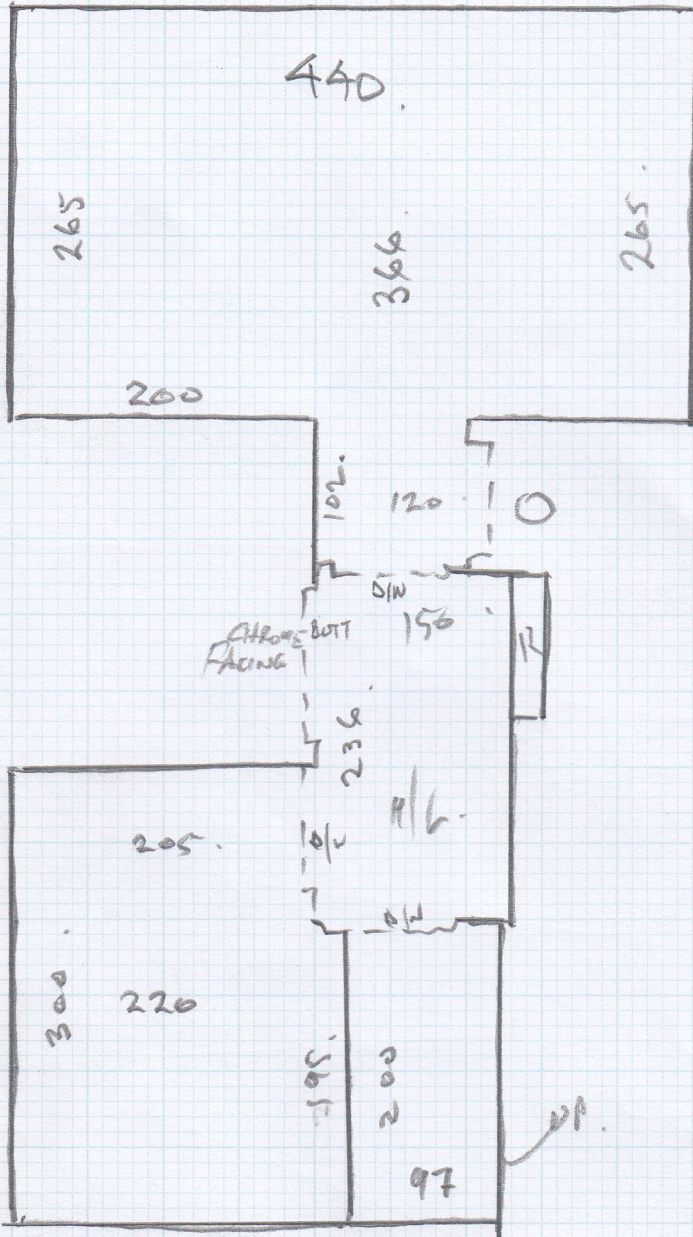

Job No: P25612
Name: Ganhon

Address:
Tel:
Sheet: 1 of 4

Stock Twist 40 - Limestone

- ① 635 x 400
 - ② 455 x 400
 - ③ 560 x 400
-
- 1590 x 400
= 63.6M².

Job No: P25612
Name: Ganhau
Address:

Tel:
Sheet: 2 of 4

1st Floor

mrcarpet
DESIGNS FOR FLOORS

Job No: P25612
Name: Canham
Address: _____
Tel: _____
Sheet: 3 of 4

- WB 60 x 95 ✓
- W9 65 x 115 ✓
- W10 75 x 125 ✓
- W11 65 x 96 ✓
- 7 @ 45 x 89
- B/N 45 x 110 ✓

Top Floor

- ✓ W1 70 x 110
- ✓ W2 80 x 130
- ✓ W3 85 x 85
- 5 @ 43 x 89

- ✓ W4 60 x 100
- ✓ W5 70 x 130
- ✓ W6 75 x 130
- ✓ W7 60 x 100

mrcarpets
DESIGN FOR TODAY

Job No: P25612
Name: Gamhan
Address: _____
Tel: _____
Sheet: 4 of 4

Keats

3 bedroom home

Plots 1, 2*, 49*, 58*, 71 - 73, 110 and 111*

*Handed plots

- An attractive 3 bedroom home featuring a spacious lounge and dining area
- Separate kitchen with room for a breakfast table
- Lounge features French doors leading to outdoor space
- Ground floor WC
- First floor offers a double and single bedroom
- Second floor features a superb master bedroom, with en suite and shower