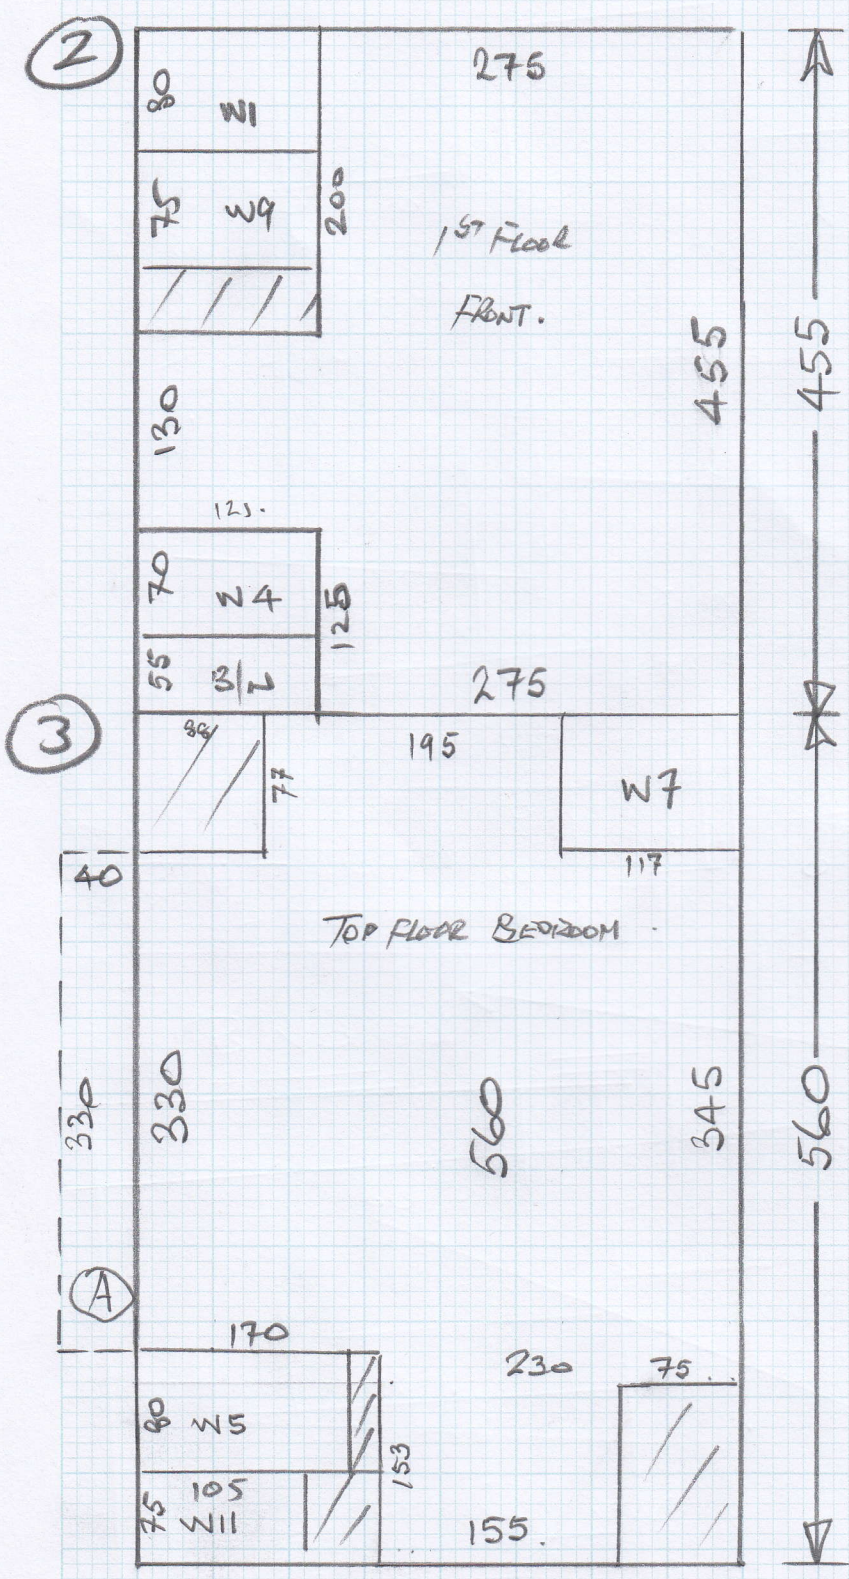

Job No: P25612
Name: Ganhon

Address:
Tel:
Sheet: 1 of 4

Stock Twist 40 - Limestone

- ① 635 x 400
 - ② 455 x 400
 - ③ 560 x 400
-
- 1590 x 400
= 63.6M².

Job No: P25612
Name: Ganhau
Address:

Tel:
Sheet: 2 of 4

1st Floor

mrcarpet
DESIGNS FOR FLOORS

Job No: P25612
Name: Canham
Address: _____
Tel: _____
Sheet: 3 of 4

- WB 60 x 95 ✓
- W9 65 x 115 ✓
- W10 75 x 125 ✓
- W11 65 x 96 ✓
- 7 @ 45 x 89
- B/N 45 x 110 ✓

Top Floor

- ✓ W1 70 x 110
- ✓ W2 80 x 130
- ✓ W3 85 x 85
- 5 @ 43 x 89

- ✓ W4 60 x 100
- ✓ W5 70 x 130
- ✓ W6 75 x 130
- ✓ W7 60 x 100

mrcarpets
DESIGN FOR TODAY

Job No: P25612
Name: Gamhan
Address: _____
Tel: _____
Sheet: 4 of 4

Keats

3 bedroom home

Plots 1, 2*, 49*, 58*, 71 - 73, 110 and 111*

*Handed plots

- An attractive 3 bedroom home featuring a spacious lounge and dining area
- Separate kitchen with room for a breakfast table
- Lounge features French doors leading to outdoor space
- Ground floor WC
- First floor offers a double and single bedroom
- Second floor features a superb master bedroom, with en suite and shower