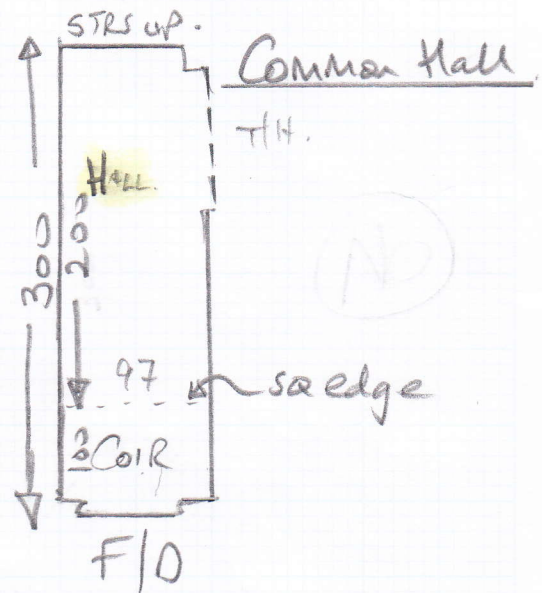

To Ground Floor

11 @ 44 x 80

B/N 45 x 90

B/N 70 x 75

2 @ 43 x 75 TH