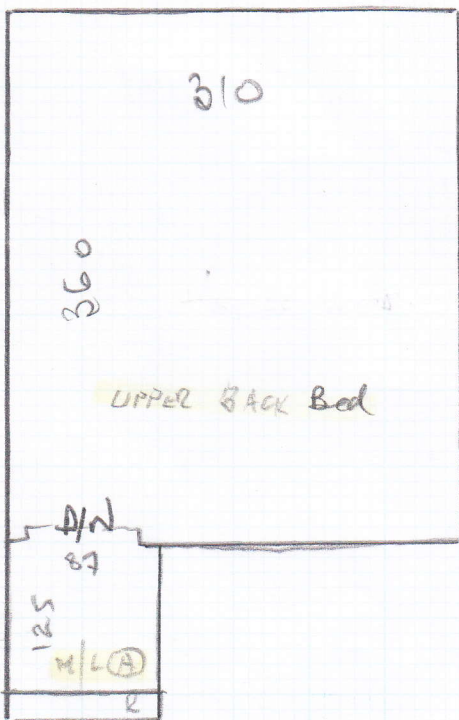

W4 70 x 100

W5 70 x 80

12 @ 44 x 80

LOBBY

160 x 85 CONC. (Coir)

P25683
Chapple

Job No:

Name:

Address:

Tel:

Sheet:

4 of 4

W1 75 x 95

W2 80 x 60

TO FIRST FLOOR.

9 @ 47 x 72