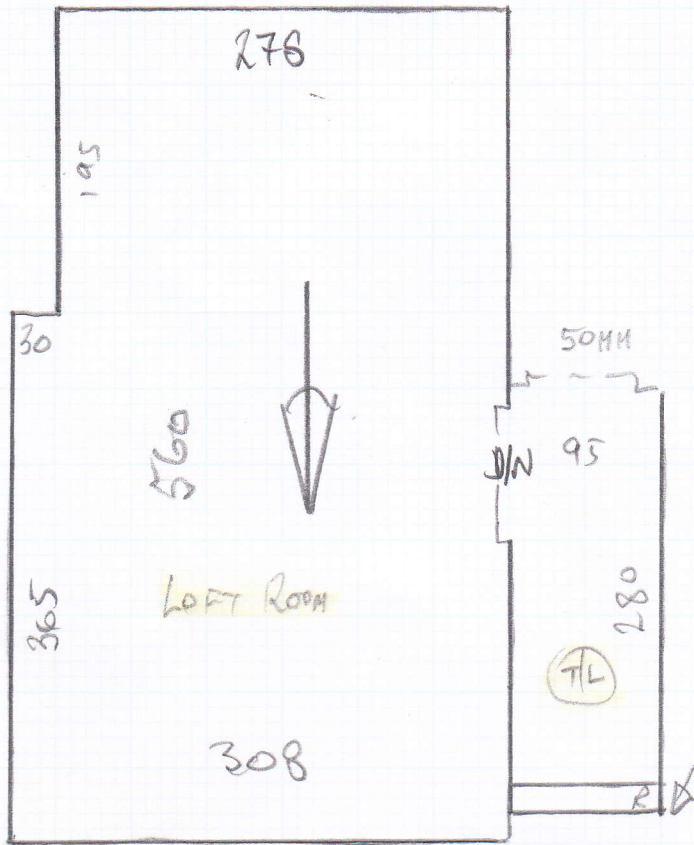

Mexico - Col. 128

* Cut Plan ① 1070 x 400
Cut Plan ② 950 x 400
2020 x 400

Must Cut this out of the Roll first

Coil - Natural

Front Door 110 x 100
Garden Lobby 170 x 100
280 x 100

* Keys from Shop if no one home?

To Ground Floor

11 @ 44 x 80

B/N 45 x 90

B/N 70 x 75

2 @ 43 x 75 TH

BACK STAIRS to Garden.

TOP STEP 50 x 80

W3 70 x 110

W4 70 x 100

W5 70 x 80

12 @ 44 x 80

LOBBY

160 x 85 CONC. (Coir)

P25683
Chapple

Job No:

Name:

Address:

Tel:

Sheet:

4 of 4

W1 75 x 95

W2 80 x 60

TO FIRST FLOOR.

9 @ 47 x 72