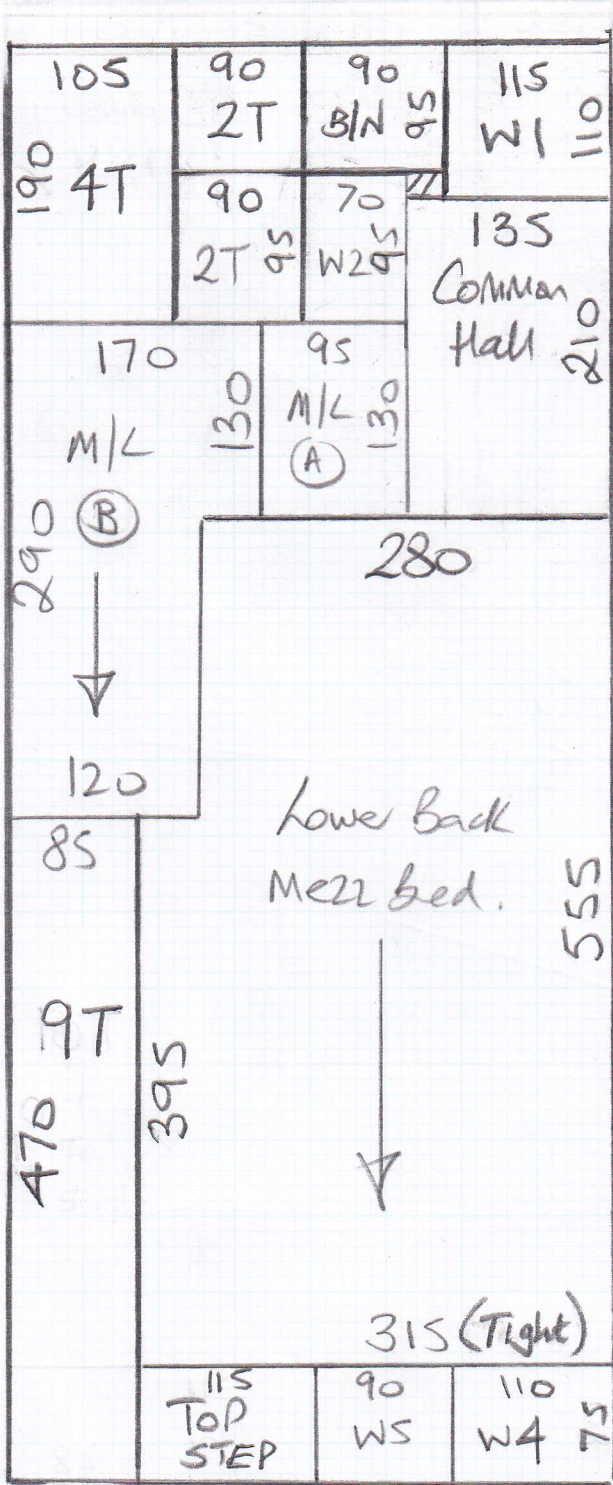

Mexico - Col. 128

* Cut Plan ① 1070 x 400
Cut Plan ② 950 x 400
2020 x 400

Must Cut this out of the Roll first

Coil - Natural

Front Door 110 x 100
Garden Lobby 170 x 100
280 x 100

* Keys from Shop if no one home?

* Mon 18/8 - 3rd Job + Tues 19/8 - 2nd Job
START at top & walk down fitting rooms
1st & then stairs. only take what you intend
to fit on Day 1 & collect rest on Day 2

②

mrcarpet
 Job No: P25683
 Name: Chapple
 Address:
 Tel:
 Sheet: 2 of 4

W4 70 x 100

W5 70 x 80

12 @ 44 x 80

LOBBY

160 x 85 CONC. (Coir)

P25683
Chapple

Job No:

Name:

Address:

Tel:

Sheet:

4 of 4

W1 75 x 95

W2 80 x 60

TO FIRST FLOOR.

9 @ 47 x 72