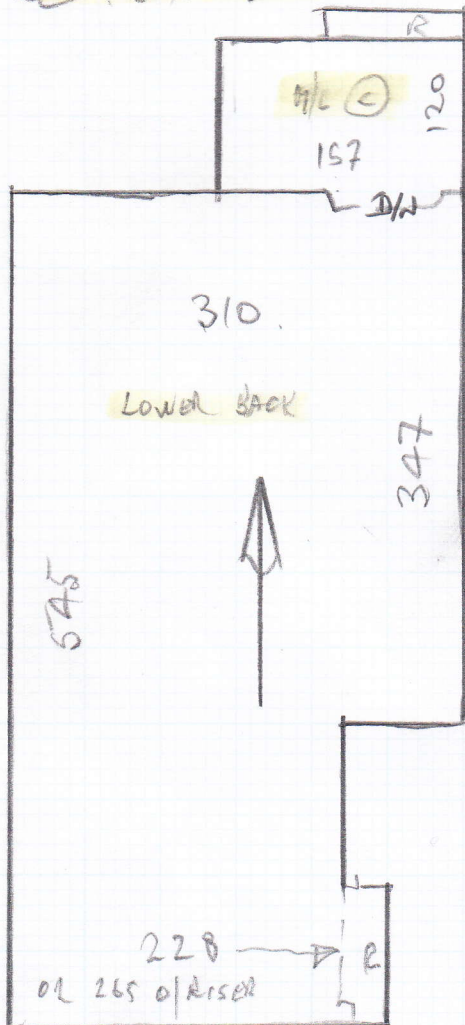

To Ground Floor

11 @ 44 x 80

B/N 45 x 90

B/N 70 x 75

2 @ 43 x 75 TH