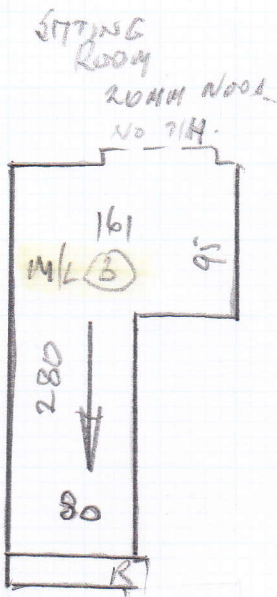

* Mon 18/8 - 3rd Job + Tues 19/8 - 2nd Job
START at top & walk down fitting rooms
1st & then stairs. only take what you intend
to fit on Day 1 & collect rest on Day 2

②

mrcarpet
 Job No: P25683
 Name: Chapple
 Address:
 Tel:
 Sheet: 2 of 4

* Be Very Careful when Cutting as there is no more stock available of this carpet, so any mistakes will be very costly!

P25683
Chapple

Job No:

Name:

Address:

Tel:

Sheet:

3 of 4

To Ground Floor

11 @ 44 x 80

B/N 45 x 90

B/N 70 x 75

2 @ 43 x 75 TH

BACK STAIRS to Garden.

TOP STEP 50 x 80

W3 70 x 110

Address:

Tel:

Sheet:

4 of 4

W1 75 x 95

W2 80 x 60

TO FIRST FLOOR.

9 @ 47 x 72