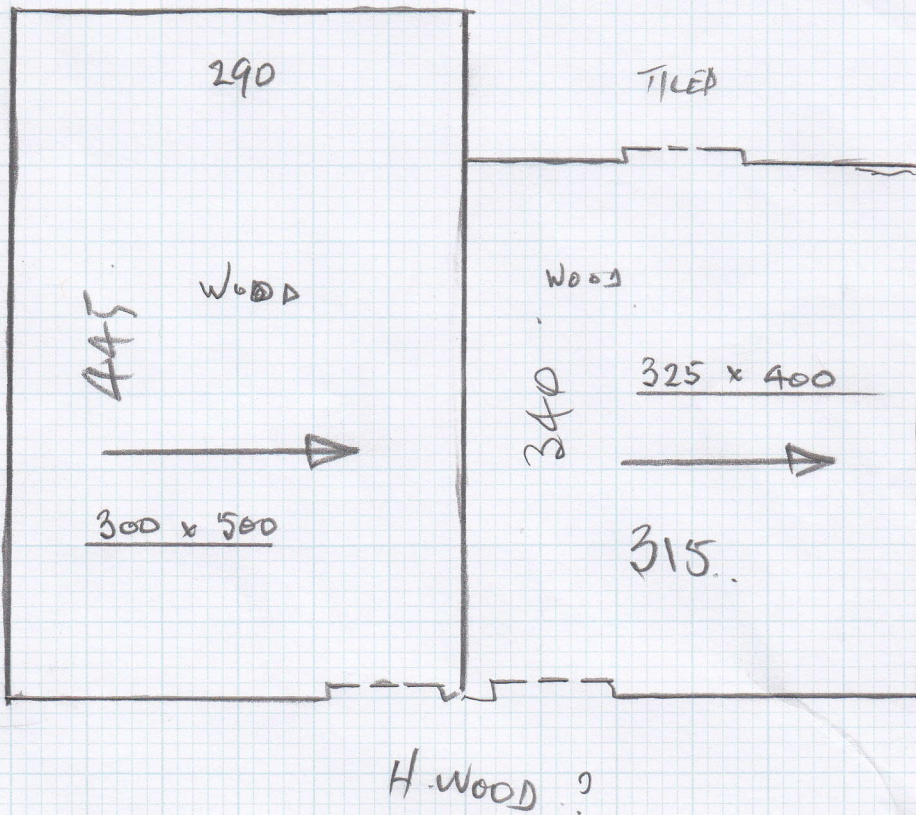

* Rooms were measured before walls were fully erected so layout may vary slightly

mrcarpet
DESIGNS FOR PEOPLE
Job No: P25690
Name: Jackson
Address:
Tel:
Sheet: of 1 of 3

FAUX SILK - Col. FAU 027

* Please make sure both rooms are laid with tile running in same direction.

BOS - Steve (customer's Dad)
07876 - 370429

Bed 1

Fit 12mm skm
without BAL

2mm
according
to builder

Bed 2

Fit 12mm Shik
without Sak

(Total Height of
Tiles = 26mm)

Builder to
cut this back
of fix Chrome
edge to face
of tiles (same
as bed 1)