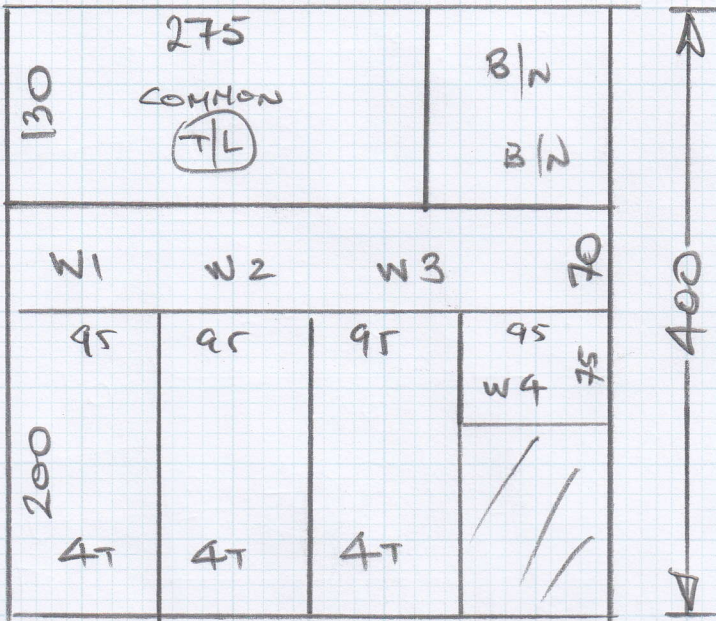

COMMON STAIRS + LANDING
(Green Carpet)

400

mrcarpet

Job No: P25704
 Name: R&S Blair LTD

Address:

Tel:

Sheet:

2 of 3

Cobalt Heather - 261/17

400 x 400

= 16 m²

Cobalt Heather - 26/12
(Brown)

14 @ 41 x 72 ✓

B/N 45 x 90 ✓

13 @ 42 x 84 ✓

B/N 45 x 95 ✓

B/N 60 x 115 ✓

Lobby 125 x 180 ✓

P25704
R&S Blair LTD

3 of 3

COMMON PARTS

D/N Lobby
Top Flat

W1 60 x 95 ✓

W2 55 x 115 ✓

W3 60 x 115 ✓

W4 65 x 85 ✓

11 @ 48 x 84

B/N 45 x 90 ✓

B/N 60 x 100 ✓

Cobalt Heather

26/17 (Green)

Secura - Golden oak