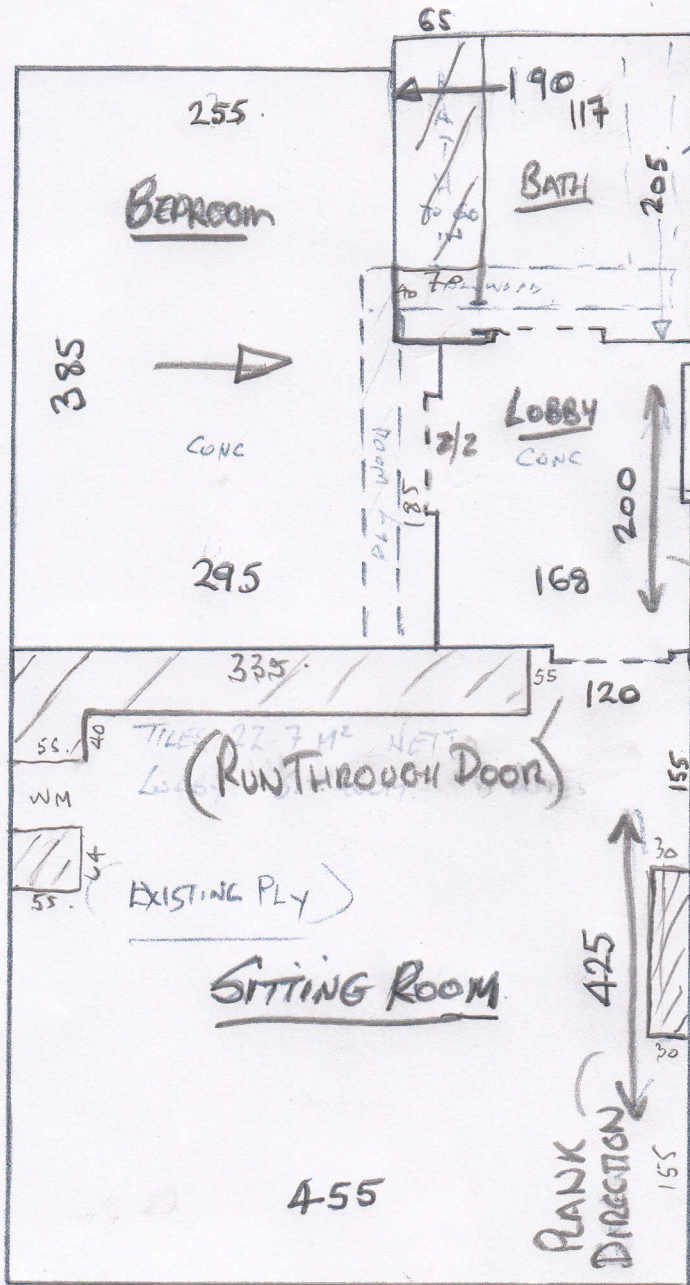

STECK NATURAL 2

- HANIKS

Bedroom =  $320 \times 500$

$= 16m^2$

PL5720  
Elder  
10/1

MICHELANGELO

- VENETIAN BLUE MX97

BATH

2-6M<sup>2</sup> NETT

180x

F/D

NOT MUCH SPACE UNDER DOOR  
BUILDER WILL RAISE DOOR  
USE ANGLE TO FINISH AT CILL

PLANK  
DIRECTION

ART SELECT

- AUTUMN OAK RLO3

LIVING ROOM + LOBBY

20M<sup>2</sup> NETT

7 Boxes

- BUILDER TO LAY SURFACE MEMBRANE
- ROY TO APPLY FOO FLEX TO BATH, LOBBY + SITTING ROOM