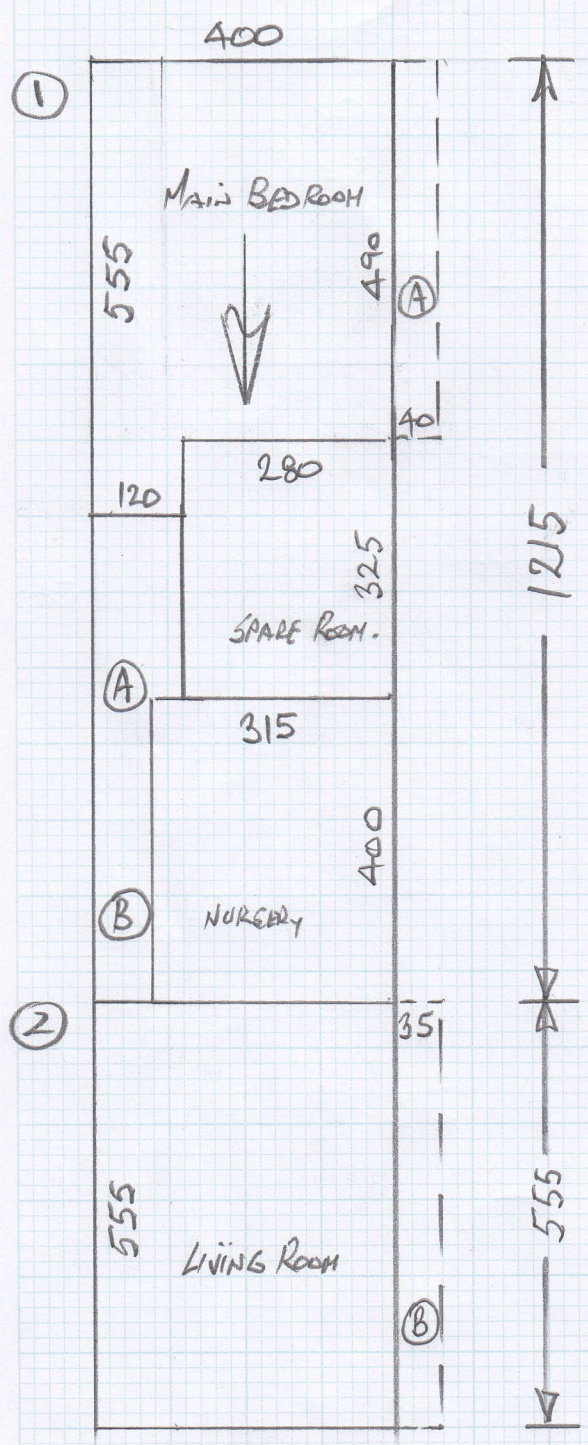

mrcarpet
DESIGNS FOR FLOORS

70 Lower Richmond Road
Putney
SW15 1LL

Tel Nr: 020-8789 3133
Fax Nr: 020-8780 2140

ROLL BREAKDOWN

Job No: P25727
Customer Name: Eastall
Carpet: Vorwerk Modena
Colour: 5n40

Roll Size	18.00 x 4.00m
Cut Plan 1	12.15 x 4.00m
Cut Plan 2	5.55 x 4.00m
Balance left over	0.30 x 4.00m

****Please cut the 5.55m cut off the roll & leave
the roll balance as the 12.15m cut**

Job No: P25727

Name: EASTALL

Address:

Tel:

Sheet:

lot 2

Vonwerk Modena - 5140

Plan ① 1215 x 400

Plan ② 555 x "

1770 x "

= 70.8m²

*Ordered 1 Roll
 @ 8m x 4m

*Use INVISI-seamer to get good seams.

Job No: P25727
Name: Eastall
Address:

Tel:
Sheet: Lot 2