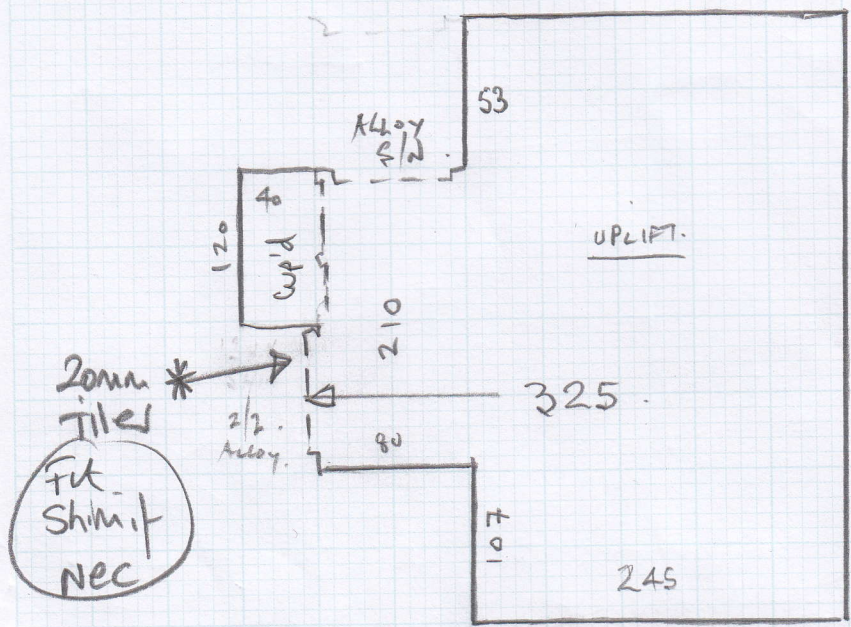

mrcarpets
 Job No: P25731
 Name: Burton
 Address:
 Tel:
 Sheet: of 1 of 1

Smaller Bedroom

Velvet Dream
Col. Chocolate Milkshake

= 380 x 400
 = 15.2M²

u/lay 12.5M²

370

WOOD
 Mostly ex stc. + some new.

Directions

From Tibbets Corner, take slip road heading onto A3 towards Wandsworth & Colebrook Close is 1st turning on the left. Before you reach the A3 Be Carefull because if you miss it, it'll take you 20 mins to drive round the block.