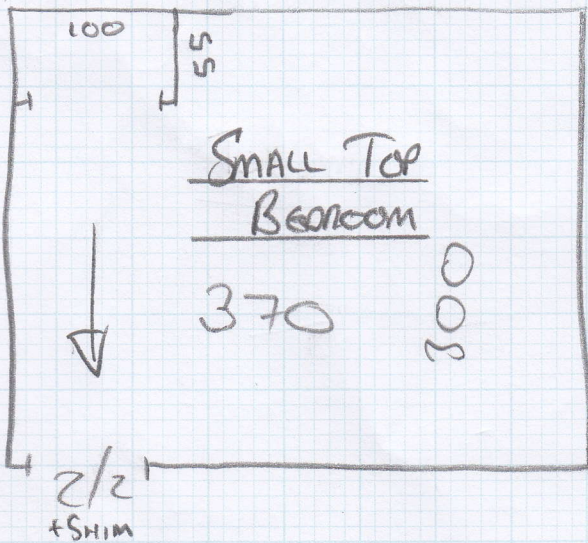

Job No: P25744

Name: FLATAU

Address: (10F1)

Tel:

Sheet: of:

STOCK NATURAL 6

- OYSTER

310 x 500

370 x 500

680 x 500

= 34m²

17mm LAMINATE - HALL

2.50 x 1.50m SISAL RUG

TO DELIVER @ LATER DATE.