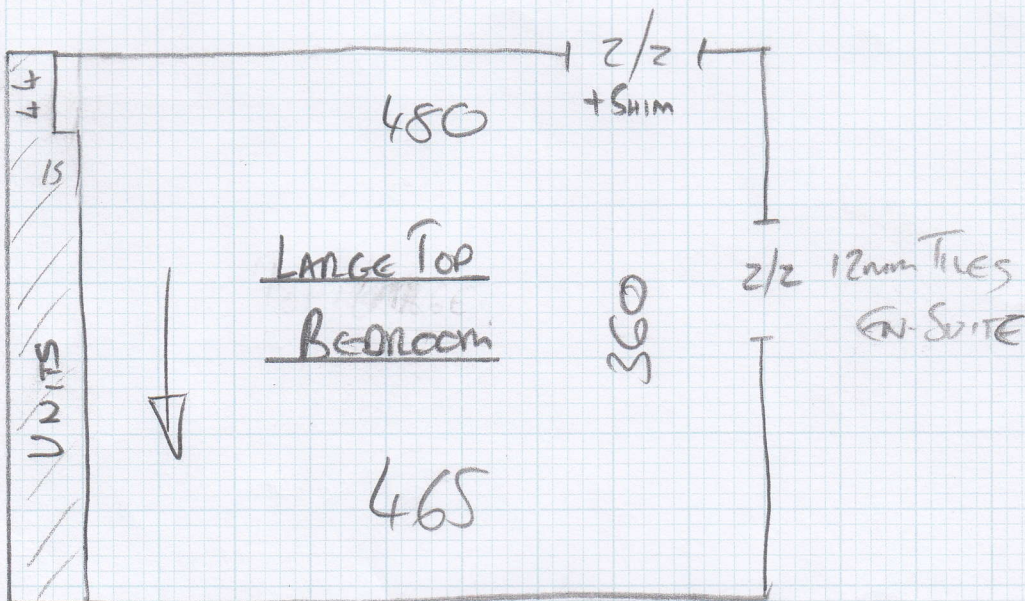

Job No: P25744

Name: FLATAU

Address: (10F1)

Tel:

Sheet: of:

STOCK NATURAL 6

- OYSTER

310 x 500

370 x 500

680 x 500

= 34m²

17mm LAMINATE - HALL

2.50 x 1.50m SISAL RUG

TO DELIVER @ LATER DATE.