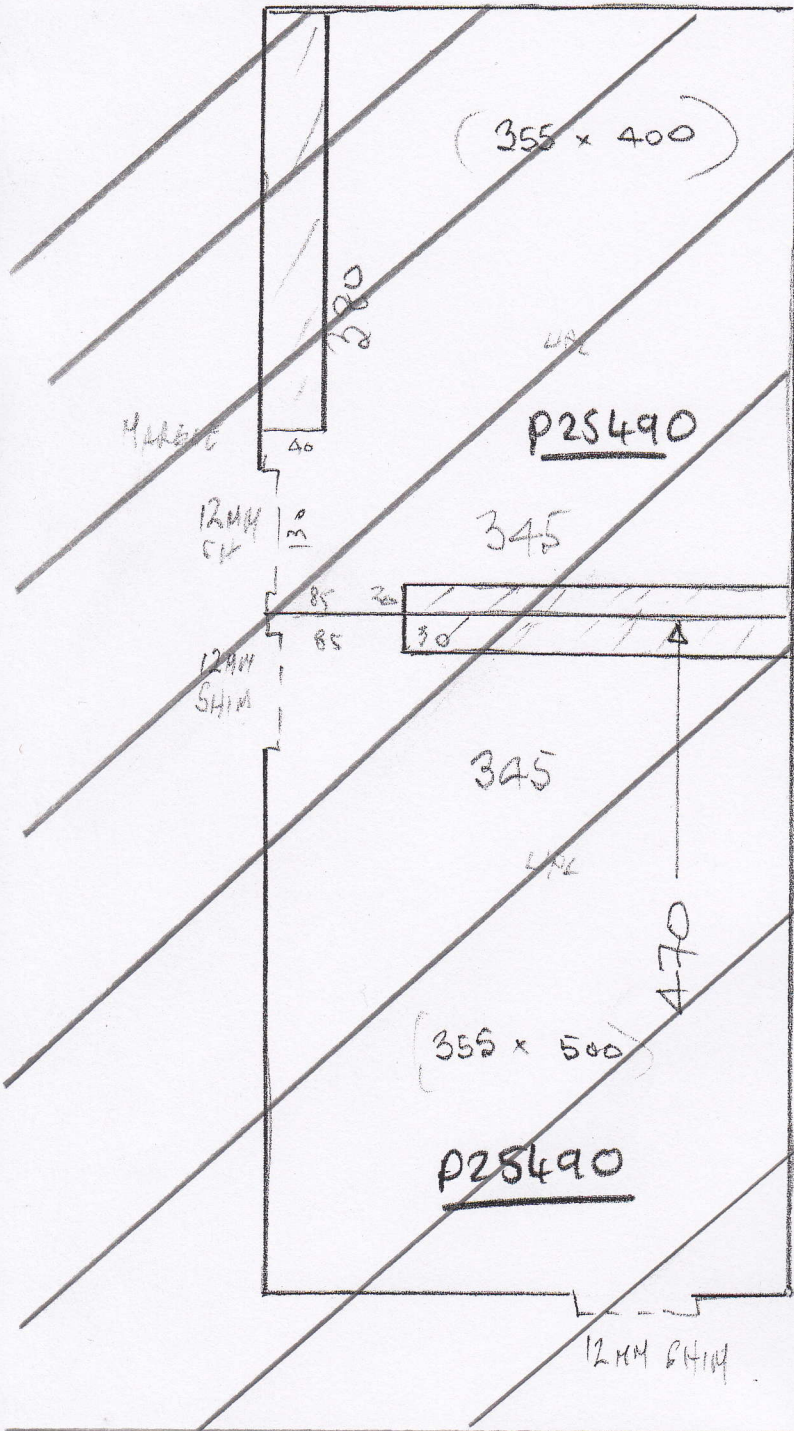

mrcarpet

Job No: P25747

Name: SMITH

Address:

Tel:

Sheet: of:

1 of 2

EXTRA COMFORT

- Tudor Rose

250 x 400

= 10m<sup>2</sup>

P25747  
SMITH

2 of 2

ALLOW FOR S/E

BACK STAIRS  
UP TO 1ST FLOOR

7 @ 47 x 76

W1 60 x 85

W2 60 x 110

W3 70 x 110

W4 60 x 85

3 @ 47 x 85

Lobby 30 x 85 + 12MM SHIM