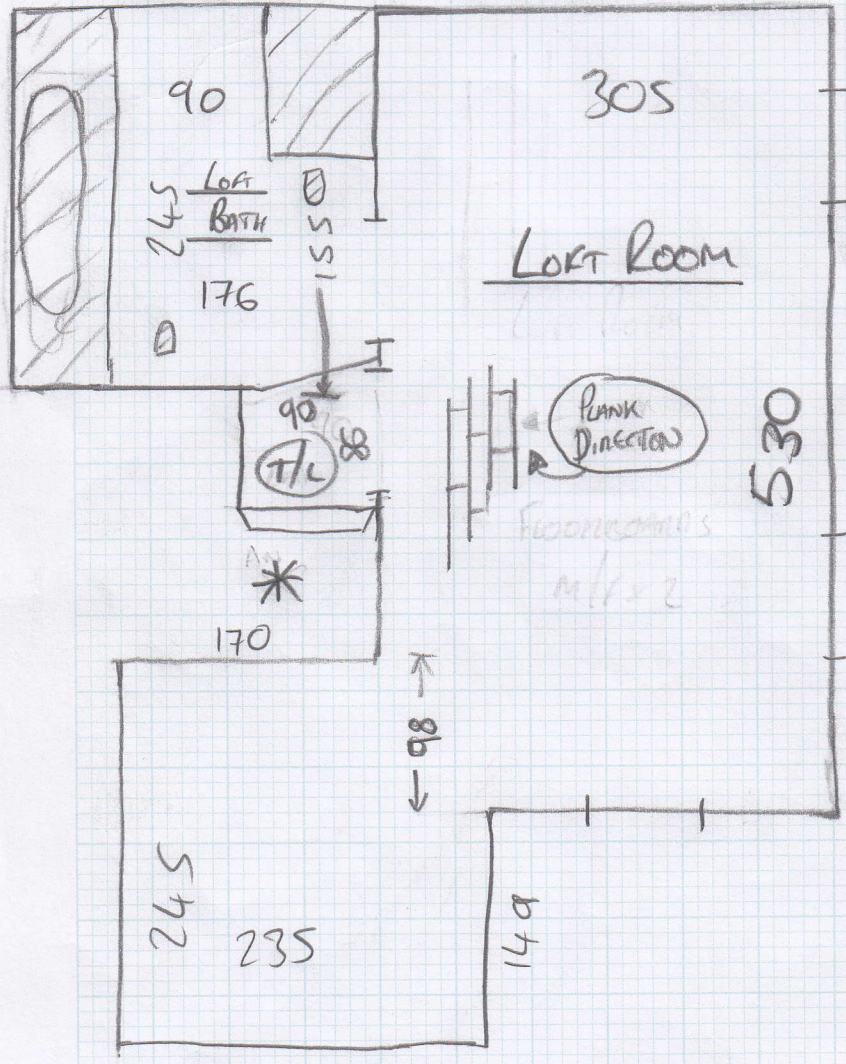

LOFT ROOM, LOFT BATHROOM
& TOP LANDING

Job No: P25754
 Name: BENCARO
 Address: LOF2
 Tel: _____
 Sheet: _____ of: _____

SPACIA XTRA
 - NEW ENGLAND OAK
 (7.25" x 48" TILES)
 14 PACKS

* CURVED BRASS NOSING
 HERE (77cm)

(24.82 m² NETT)

- WOOD FLOORBOARDS
- MOVE FURNITURE