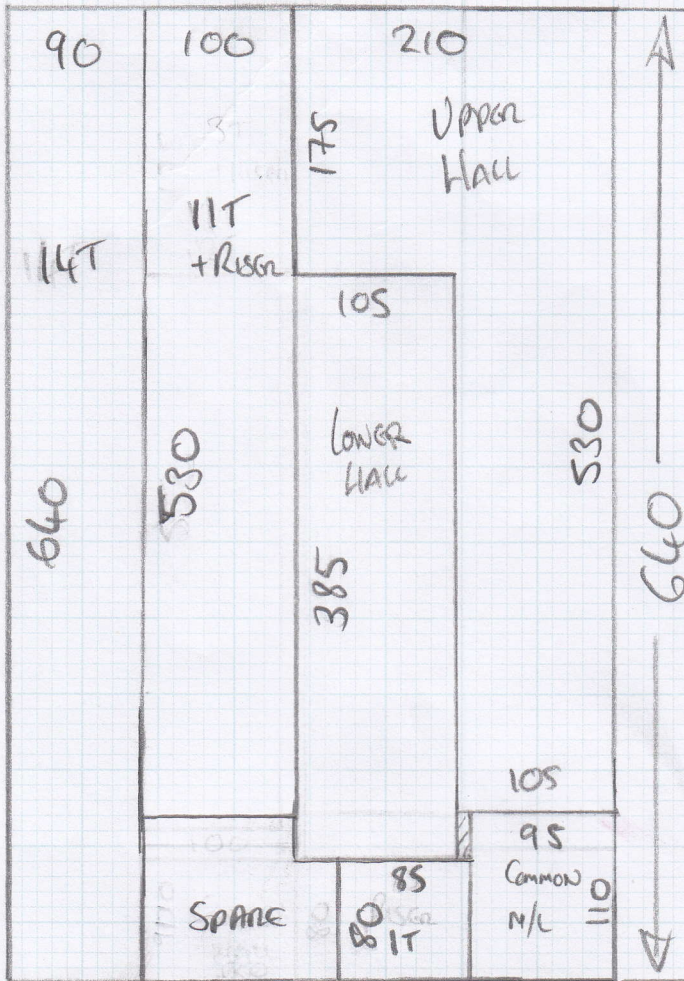

Job No: P25756

Name: GOOCH

Address:

Tel:

Sheet:

1 of 3

Mexico Clearance

- 121

640 x 400

= 25.6m²

ENTRANCE LOBBY

CANYON RIBBED MATING

- COIR

130 x 200

Common Parts

Risal 20 x 80

11 @ 45 x 80

14 @ 46 x 80

FIT HANDBOARDS

* Ribs To Row Across LOBBY *

mrcarpets
Job No: P25756
Name: Gooch
Address:
Tel:
Sheet: 3 of 3

FOR CANYON RIBBING MATING
- COL. COIR