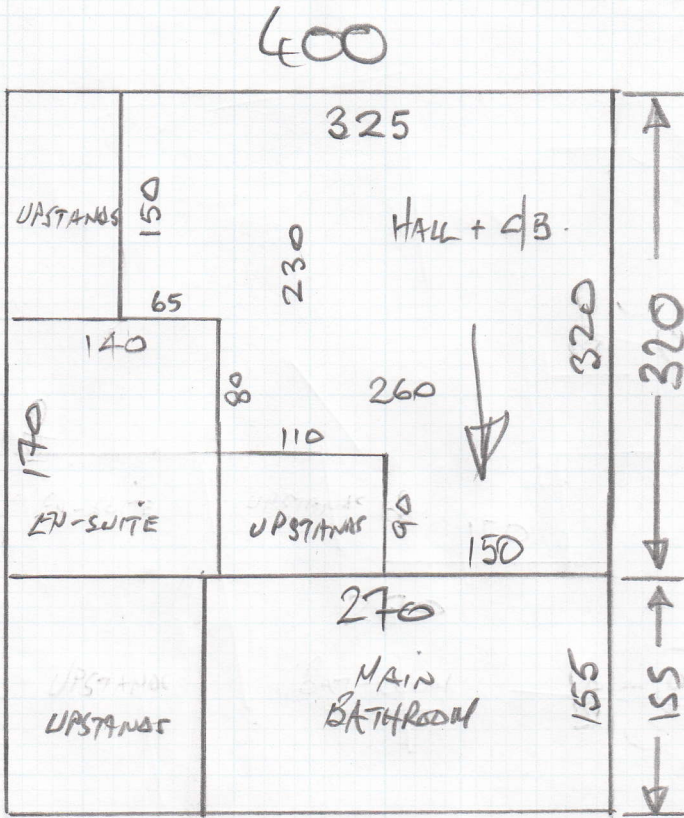

Job No: P25757
Name: TRIO SYSTEMS LTD

Address: 10F2

Tel:
Sheet: CUT PLANS

- 320 x 400
- 155 x 400
- BEDROOM ①
- 490 x 400
- BEDROOM ②
- 315 x 400
- SITTING ROOM
- 590 x 400
- 1870 x 400

= 74.8m²

STOCK TWIST 40
- TAUPE