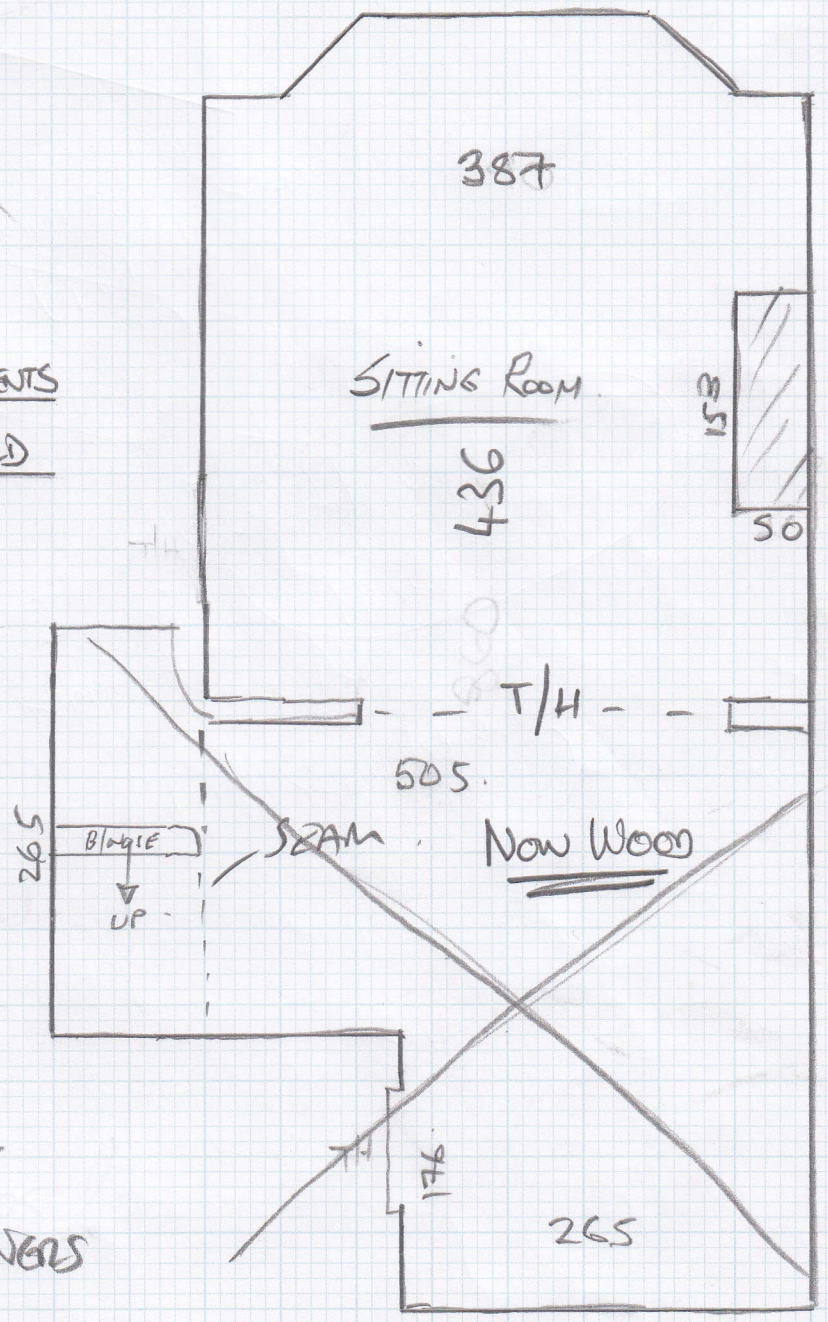

Job No: P25759

Name: BENHAM

Address: 1 of 2

Tel:

Sheet: of:

- ✓ ~~H/L 130 x 105~~
- ✓ ~~W1 60 x 95~~
- ✓ ~~W2 70 x 115~~
- ✓ ~~W3 70 x 75~~
- ✓ ~~8 @ 46 x 76~~
- ✓ ~~9 @ 46 x 100~~

Sisal Small Bouclé Accents
- CG59 ANTIQUE GOLD

SITTING ROOM = 450 x 400
= 18m²

* MUST RE-FIT
2 BEAMS + LANS
FIRST AS CLEANERS
ARE DUE @ MIDDAY.

Job No: P25759

Name: BENHAM

Address: 20F2

Tel:

Sheet: of: 1 of 1

* CUSTOMER'S OWN
UPLIFTED SIGAL TO
BE ADAPTED TO
THIS PLATFORM