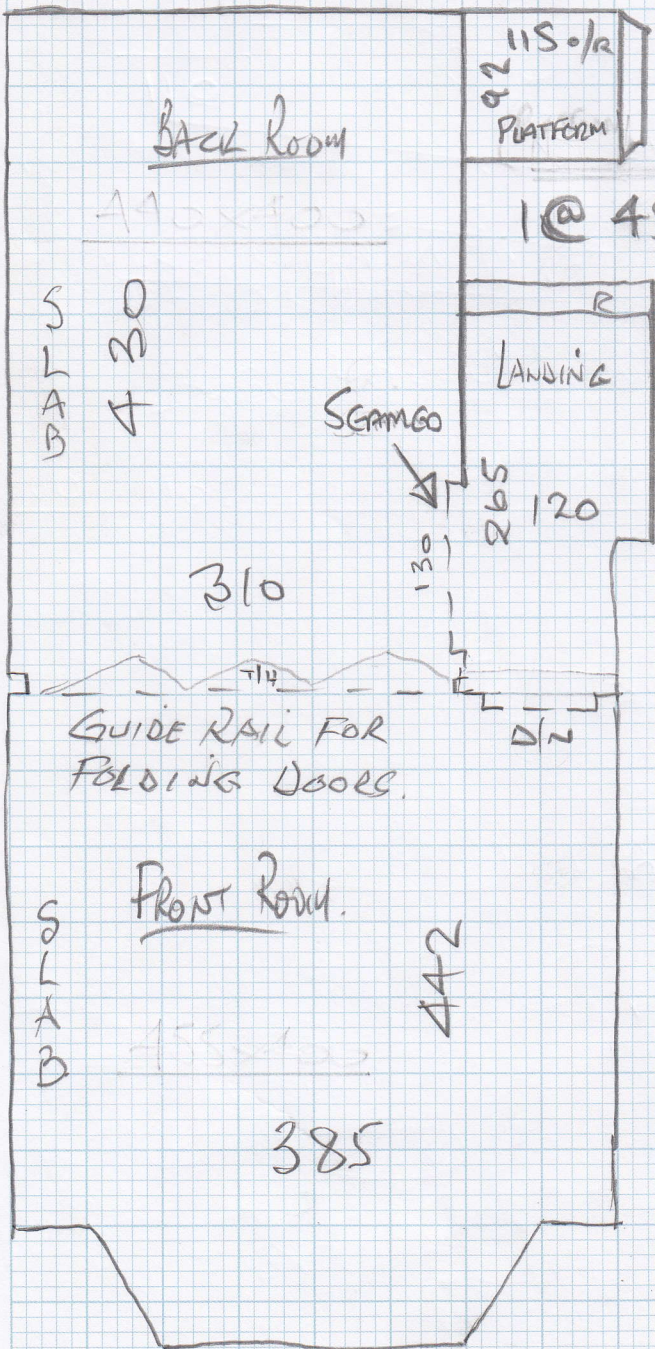

Job No: P25759

Name: BENHAM

Address: 20F2

Tel:

Sheet: of: 1 of 1

* CUSTOMER'S OWN
UPLIFTED SIGAL TO
BE ADAPTED TO
THIS PLATFORM

FLOORS HAVE BEEN
NEWLY BOARDED

* RE-FIT EXISTING
CARPET + U/LAY
WITH NEW GRIPPER
TO 2 BEDS, LANDING
& STEP
(CARPET POLICO, WRAPPED
& STORED ON SITE)

EARTH TONES - Soft Chalk

(NAT Comp Charite - Limestone)

362
10
249